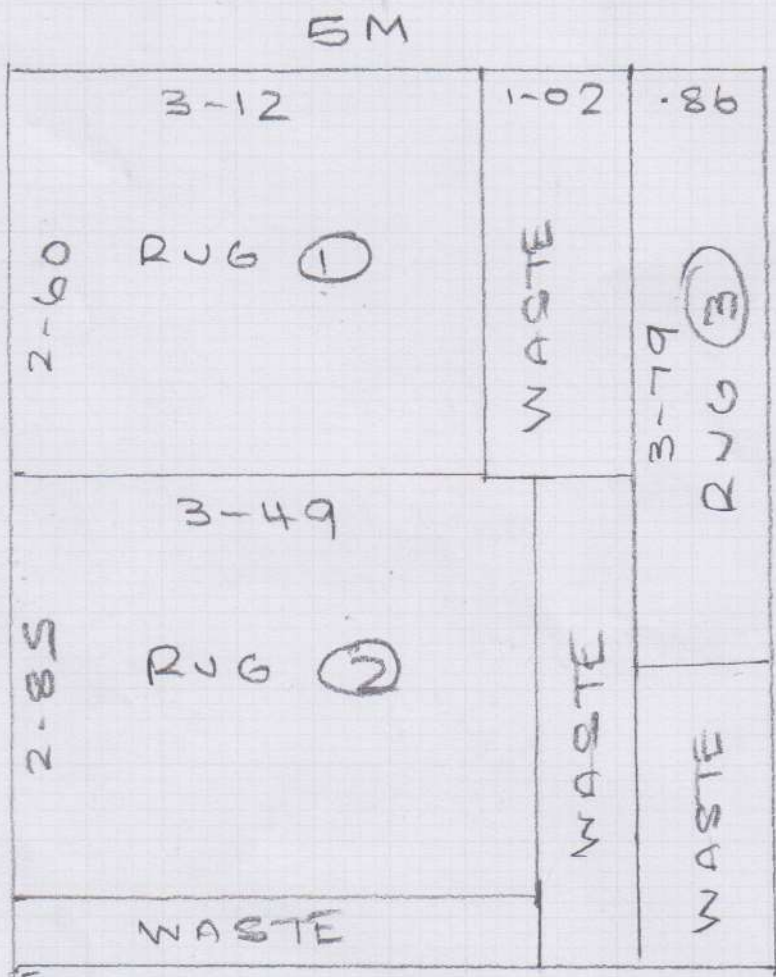

Job No: F27243
Name: JOUNSTONE
Address: 301b FULLAM
PALACE ROAD
SW6 6TL
Tel:
Sheet 1 of 1

MIKU HC-510
5-85M x 5MTR
PLEASE CUT
DOWN

- ① 2-60 x 3-12
- ② 2-85 x 3-49
- ③ 3-79 x 0-86

BIND ALL
EDGES
35 MTRS
HB-8467