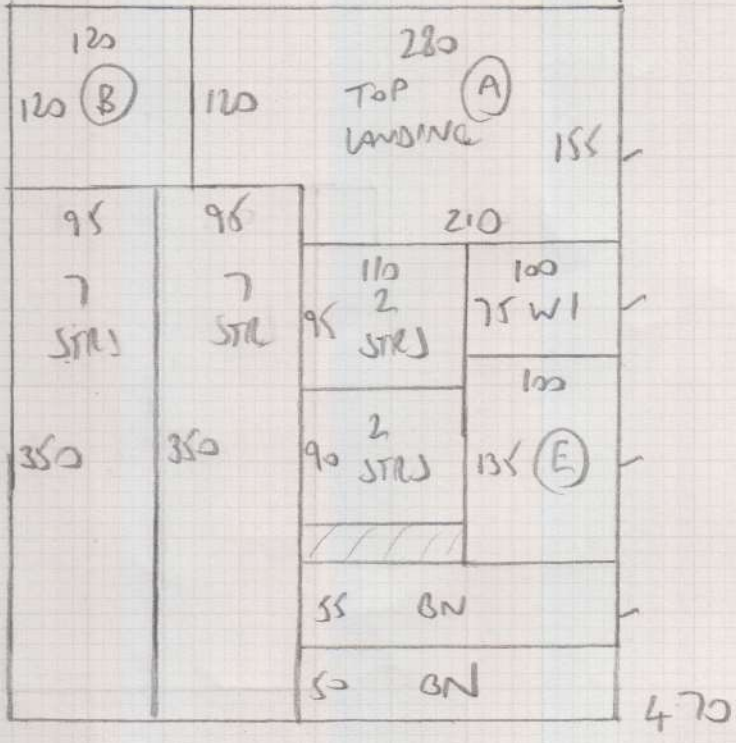

3 BEDS SBL

Job No: F27255
 Name: BAM LONDON LTD
 Address: Top Floor
 30 HANSON ST W8 4UR
 Tel:
 Sheet: 1 of 2

2.45m - TOP BED
 4.95m }
 3.40m } CIP
 4.70m }

$15.50m \times 4.00m = 62m^2$

HEATHER TWIST -
 SUPREME
 HEA-SO21
 (SANDPIPER)
 CARMEN
 1661435

Job No: F27255
Name: DUNCAN
Address: TOPPAT 30 HAWTON
ST W8 4NR
Tel:
Sheet: 2 of 2