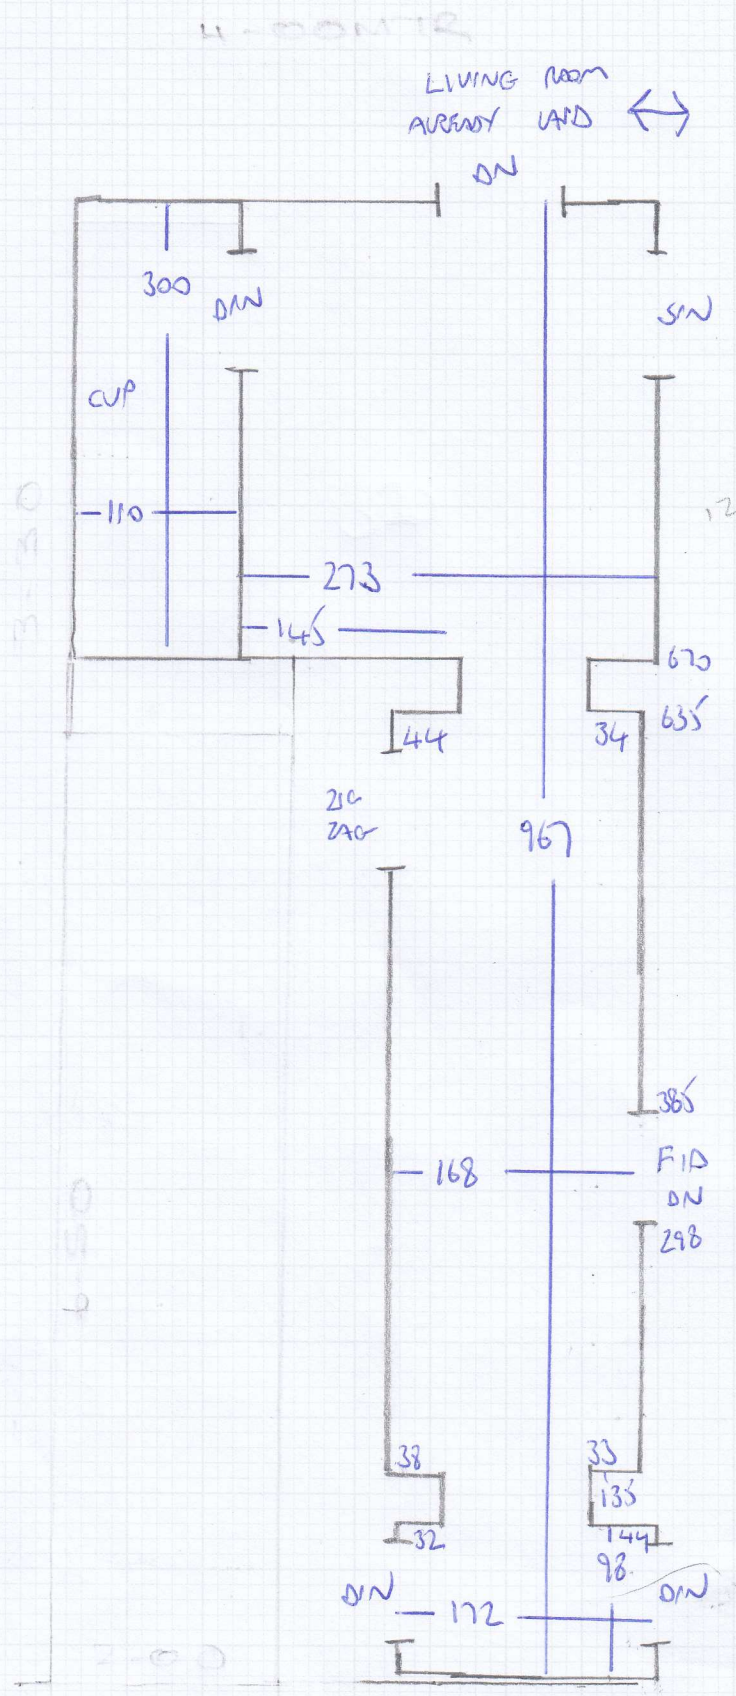

Job No: F27260
Name: TLC THE KENT STATES AGENTS
Address: FLAT 4
16 GOLLINGHAM GARDENS
LONDON SW50HS
Tel:
Sheet: 1 of 2

ALBURN ALB022

Job No: F27260

Name: TLC THE REAL ESTATE AGENTS

Address: FLAT 4

16 COLLINGHAM GARDENS SW5 0HS

Tel:

Sheet: 2 of 2

Scam
 4-10 x 5MIR
 1-90 x 5MIR
 6-00 x 5MIR
 30M²

ALBORAN ALB-022

9.80m x 4.00m
 = 39.2m²

(MALABAR
 COTTONWOOD)

CUT DOWN