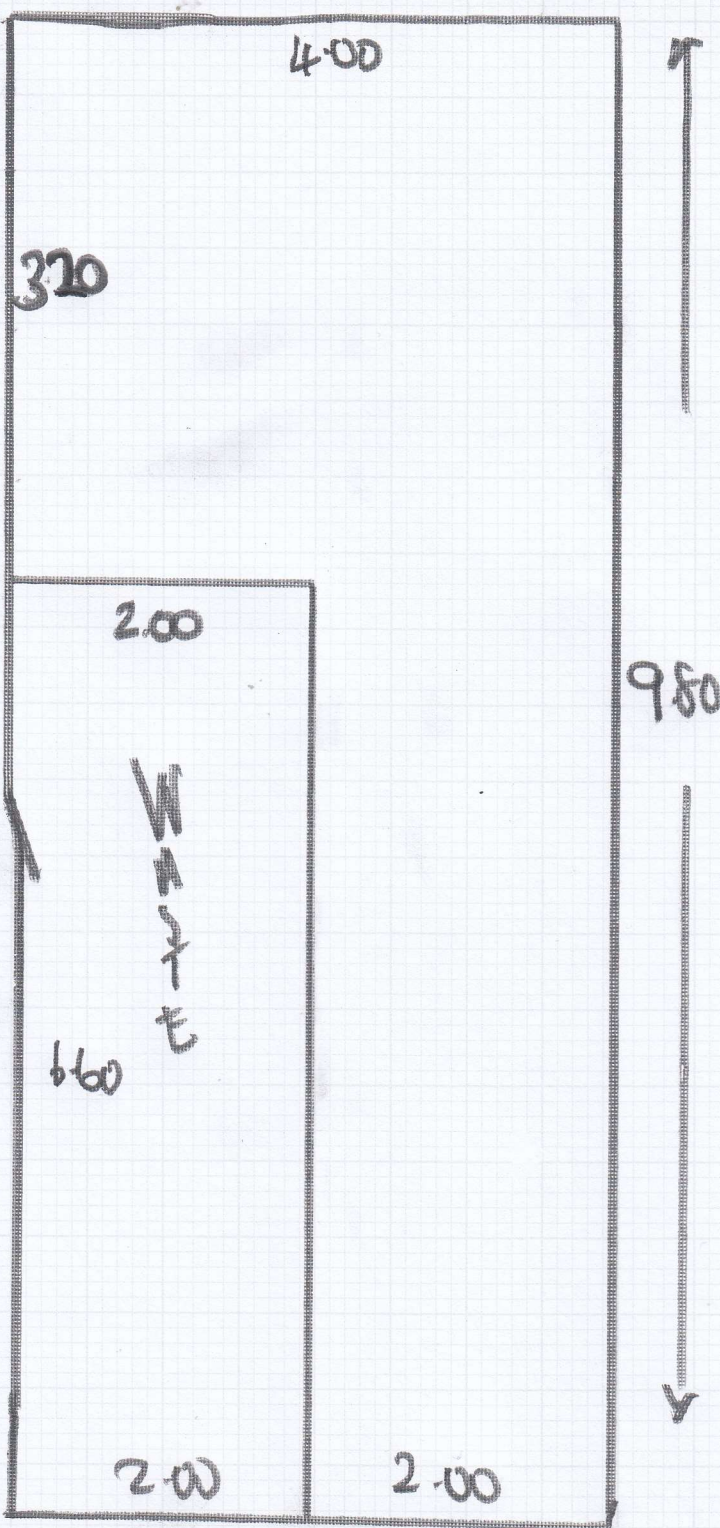

Job No: F27260
Name: TLC THE KENT STATES AGENTS
Address: FLAT 4
16 GOLLINGHAM GARDENS
LONDON SW50HS
Tel:
Sheet: 1 of 2

ALBURN ALB022

Job No: F27260

Name: TLC THE REAL ESTATE AGENTS

Address: FLAT 4

16 COLLINGHAM GARDENS SW5 0HS

Tel:

Sheet: 2 of 2

Scam
 4-10 x 5MIR
 1-90 x 5MIR
 6-00 x 5MIR
 30M²

ALBORAN ALB-022

9.80m x 4.00m
 = 39.2m²

(MALABAR
 COTTONWOOD)

CUT DOWN