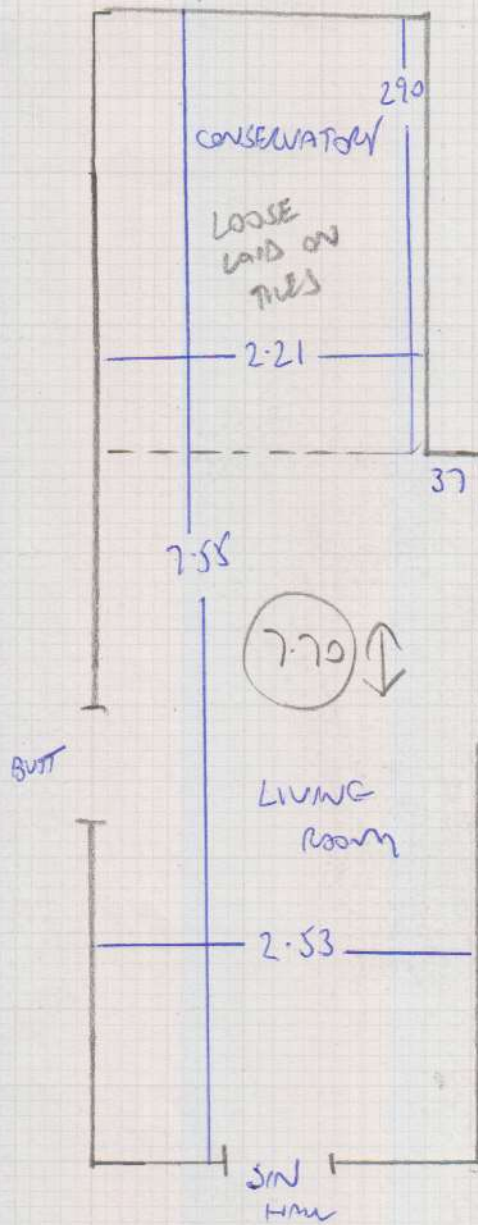

Job No: F27265
Name: STEBBING
Address: 28A HOLMEAD ROAD
SW6 2JD
Tel:
Sheet: 1 OF 1

STAINFREE SUPER
TWIST. (STOCK)

7.70 x 4.00
3.80 x 4.00.