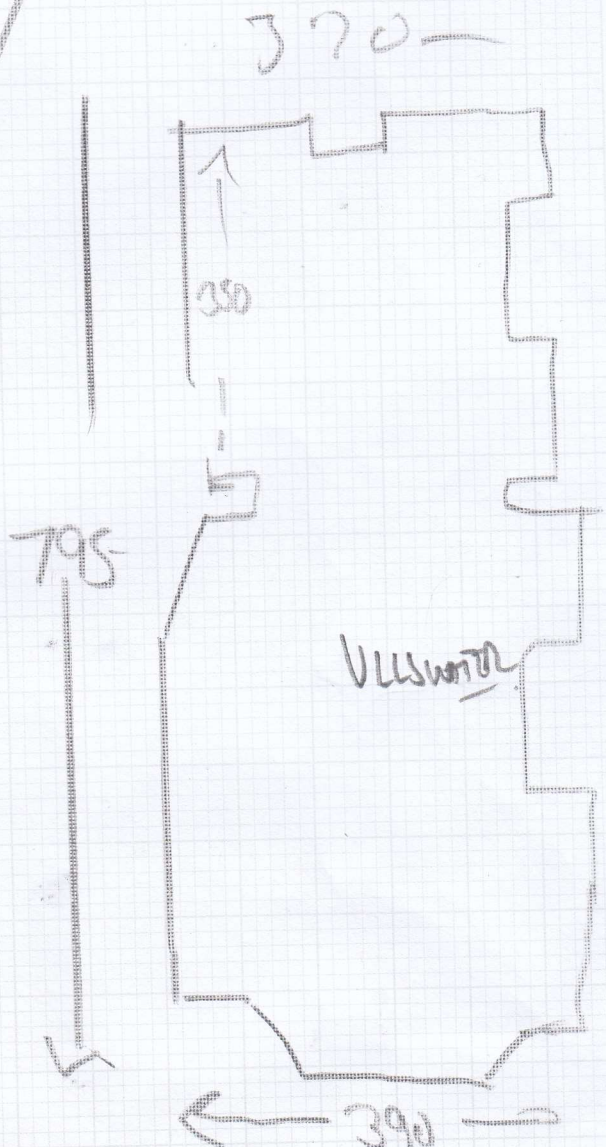

Job No: F 27269  
 Name: YATES  
 Address: 141 HARBOUR STREET  
 LONDON SW6 0PN  
 Tel: 07932 19439  
 Sheet: 2 of 4

~~Fitted - 510~~  
 TOP BEDROOM 3.35 x 5.00  
 MAIN BEDROOM 4.35 x 5.00 SUM IN ROOM  
770 + 5 38.50<sup>0</sup>

DRESSING ROOM 3.45 x 4.00  
 BATHROOM 2.65 x 4.00  
 BACK BEDROOM 3.60 x 4.00  
 LOUNGE DINER 8.10 x 4.00  
1780 x 4 71.20<sup>0</sup>

VLLSWATER VLLS-19

BACK BED 4 POSTER IN ROOM  
X4

mrcarpets  
Job No: F 27264  
Name: YATES  
Address: 141 HARBOUR STREET  
LONDON SW66 2AN  
Tel: 07932-194319  
Sheet: 3 of 4

LOWER HALL  
4.60 x 1.20

1/2 LAND  
1-10 X 1-60 X  
ST (12) - 45 + 50 X  
DRESS - 50 X 95

TOP Bedroom 281 2x F/W

Job No: F27269  
 Name: YATES  
 Address: 141 HARROLD STREET  
 LONDON SW6 6PN  
 Tel: 07932-194319  
 Sheet: 4 of 4

- ST ① - 50 x 75 + TAN X
- W1 - 55 x 80 X
- W2 - 60 x 1.05 X
- W3 - 70 x 1.05 X
- W4 - 60 x 25 X
- ST ⑤ - 50 x 75 X
- W5 - 60 x 82 X
- W6 - 65 x 1.20 X
- W7 - 85 x 90 X

MAIN DES