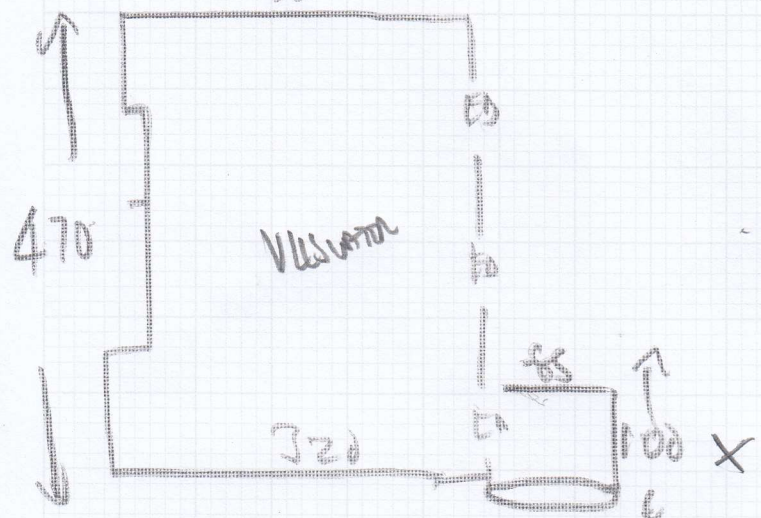

Job No: F 27269  
 Name: YATES  
 Address: 141 HARBOUR STREET  
 LONDON SW6 0PN  
 Tel: 07932 19439  
 Sheet: 2 of 4

~~Fitted - 510~~  
 TOP BEDROOM 3.35 x 5.00  
 MAIN BEDROOM 4.35 x 5.00 SUM IN ROOM  
770 + 5 38.50<sup>0</sup>

DRESSING ROOM 3.45 x 4.00  
 BATHROOM 2.65 x 4.00  
 BACK BEDROOM 3.60 x 4.00  
 LOUNGE DINER 8.10 x 4.00  
1780 x 4 71.20<sup>0</sup>

VLLSWATER VLLS-19

BACK BED 4 POSTER IN ROOM  
X4

mrcarpets  
Job No: F 27264  
Name: YATES  
Address: 141 HARBOUR STREET  
LONDON SW66 2AN  
Tel: 07932-194319  
Sheet: 3 of 4

LOWER HALL  
4.60 x 1.20

1/2 LAND  
1-10 X 1-60 X  
ST (12) - 45 + 50 X  
DRESS - 50 X 95

TOP Bedroom 281 2x F/W

Job No: F27269  
 Name: YATES  
 Address: 141 HARROLD STREET  
 LONDON SW6 6PN  
 Tel: 07932-194319  
 Sheet: 4 of 4

- ST ① - 50 x 75 + TAN X
- W1 - 55 x 80 X
- W2 - 60 x 1.05 X
- W3 - 70 x 1.05 X
- W4 - 60 x 25 X
- ST ⑤ - 50 x 75 X
- W5 - 60 x 82 X
- W6 - 65 x 1.20 X
- W7 - 85 x 90 X

MAIN DES