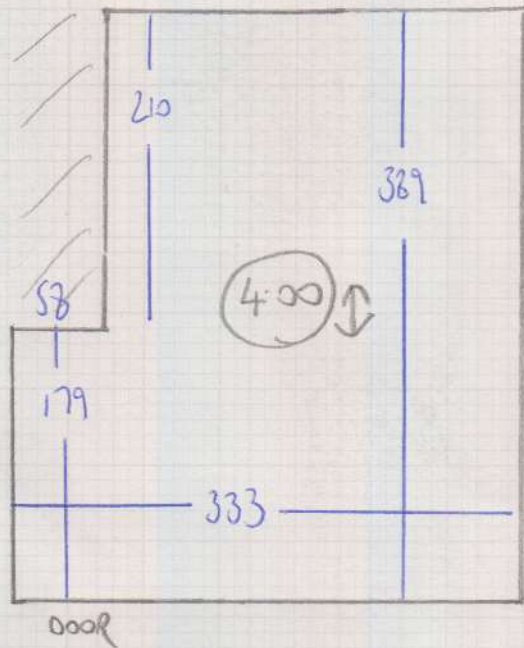

Job No: F27275
 Name: WRP LONDON
 Address: 2 ARUNDEL COURT
 ARUNDEL GARDENS W11 2LP
 Tel:
 Sheet: 1 of 1

4.00m x 4.00m

BOTH INSIDE WOOD

2.90m x 5.00m

4-30
 x
 4M + r -