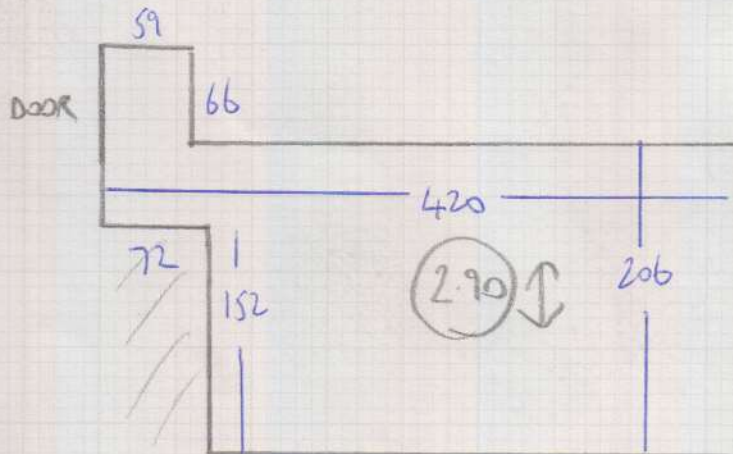

Job No: F27275
 Name: WRP LONDON
 Address: 2 ARUNDEL COURT
 ARUNDEL GARDENS W11 2LP
 Tel:
 Sheet: 1 of 1

4.00m x 4.00m

BOTH INSIDE WOOD

2.90m x 5.00m

4-30
 x
 4M + r -