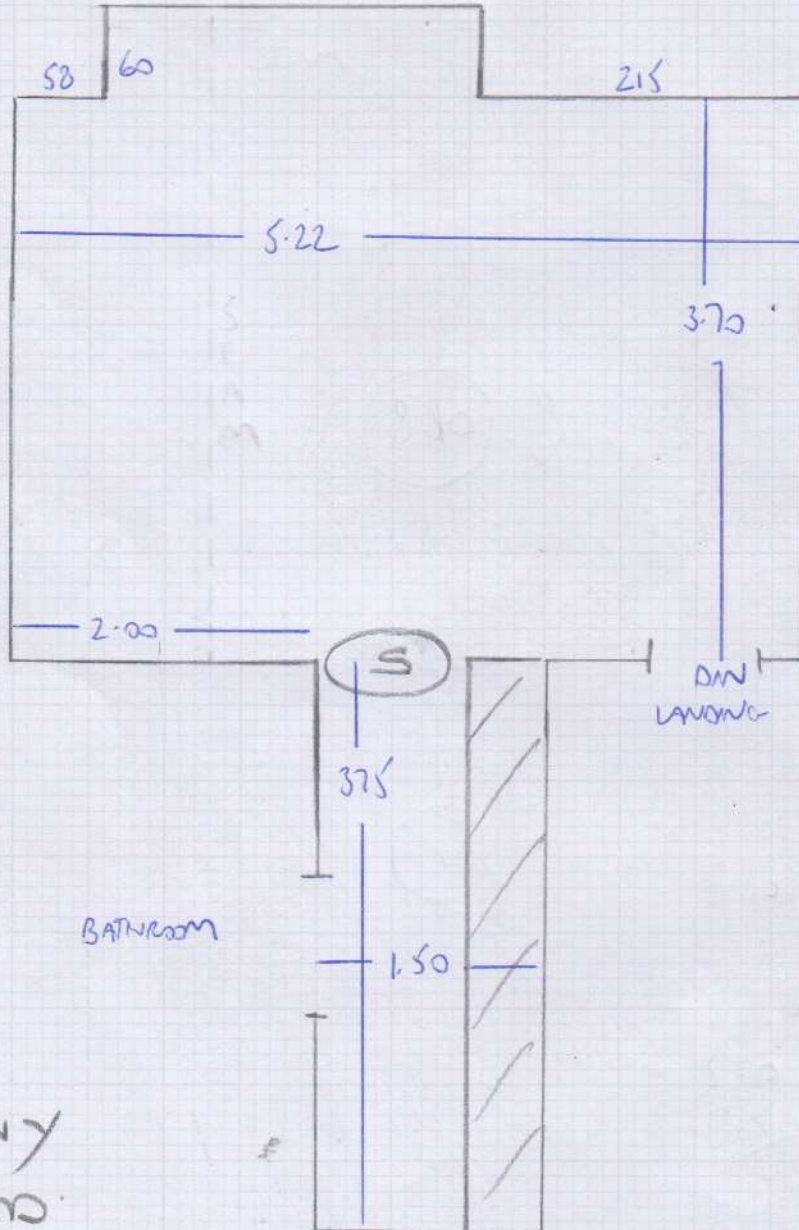

Job No: F27283  
 Name: LA VITA STYLE  
 Address: 88 ASSEVILLE ROAD  
 SW4 9VA  
 Tel:  
 Sheet: 1 OF 1

FIRST FLOOR FRONT  
 OPTION 8

SYMPHONY  
 LENINGRAD

5-35 x SMTR - BEDROOM

1-20 x SMTR - DRESSING ROOM

\* (S) =  
 Seam Doorway