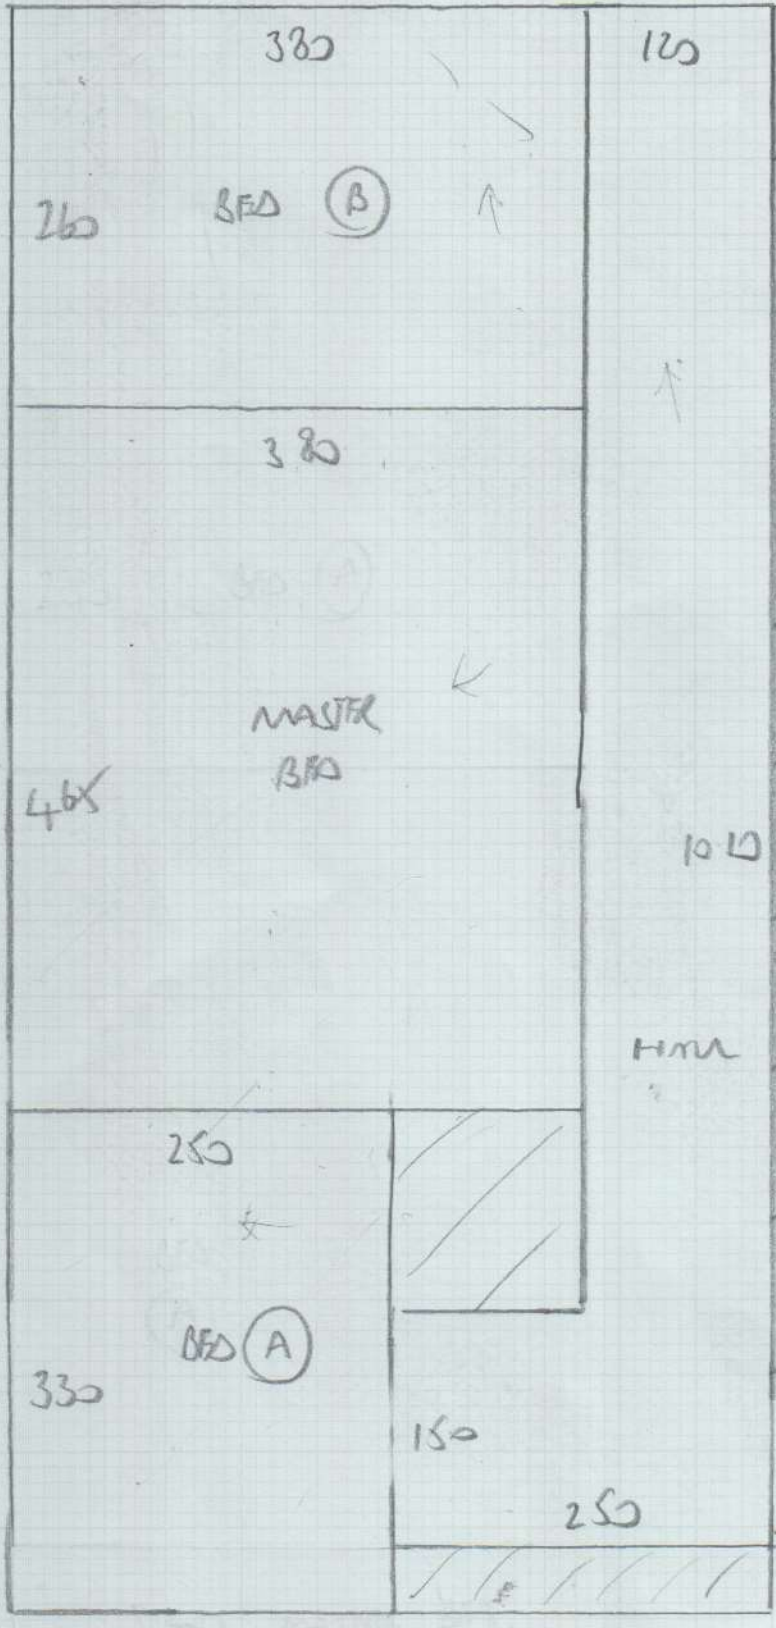

SM NON DIRECTIONAL

Job No: F2728.7
 Name: BITTISCOMBE MANOR
 Address: 7 BEAUFORT
 MANSIONS, BEAUFORT ST
 SW 3 5AG
 Tel:
 Sheet: 1 OF 3

1-10
 3.40m MB
 3.50m LW
 10.10m CIP
 17.00m SW
 = 85m²

3.50 LIVING ROOM
 10.55 PLAN

$14.05 \times 5.00 = 70.25m^2$

(MAGNIFICENT BRONZE)
 CLOUD

F10
MAR 92

mrcarpet

Job No: F27287
 Name: BITTES COMBE MANOR
 Address: 7 BEAUFORT MANSIONS
 BEAUFORT STREET
 SW 35A6
 Tel:
 Sheet: 2 OF 3

9.90

Room
A

TIE BATHROOM

TIE KITCHEN

104

373

244

Bedroom B

230

119

3.38

3.50

LIVING ROOM

MASTER BEDROOM

3.40

4.50

4.50

4.71