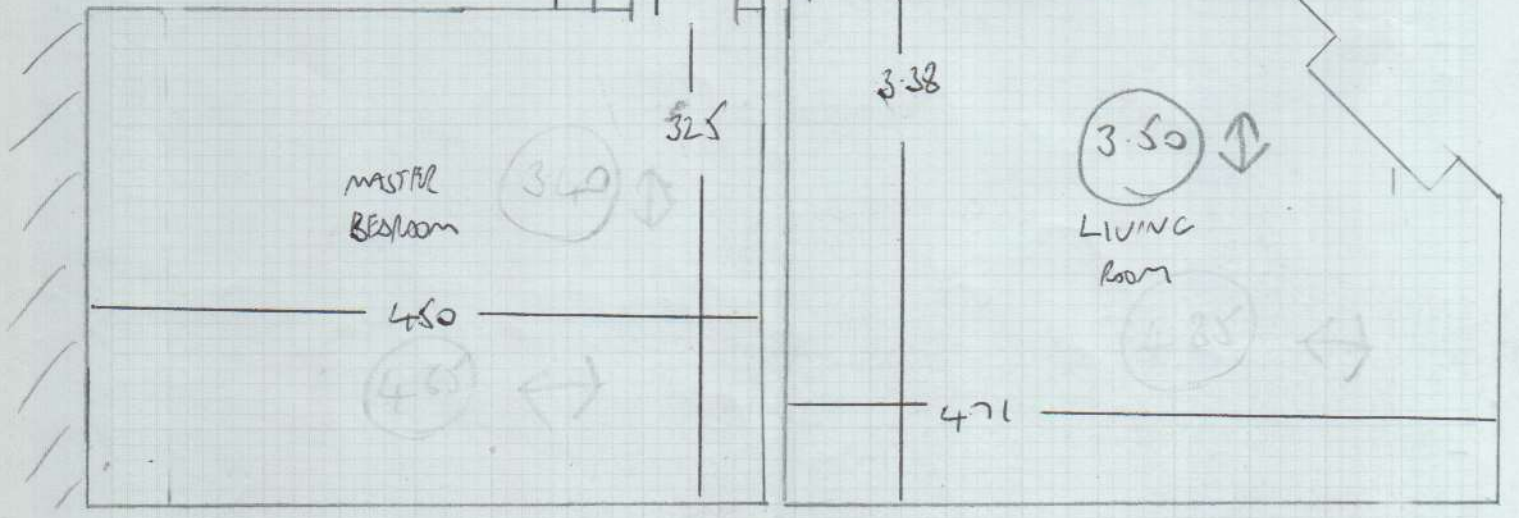

F10
MAR 92

mrcarpet

Job No: F27287
Name: BITTES COMBE MANOR
Address: 7 BEAUFORT MANSIONS
BEAUFORT STREET
SW 35A6
Tel:
Sheet: 2 OF 3

9.90

Room
A

TIE BATHROOM

TIE KITCHEN

104

373

244

Bedroom B

230

119

3.38

3.50

LIVING ROOM

MASTER BEDROOM

3.40

4.50

4.50

4.71

4.85