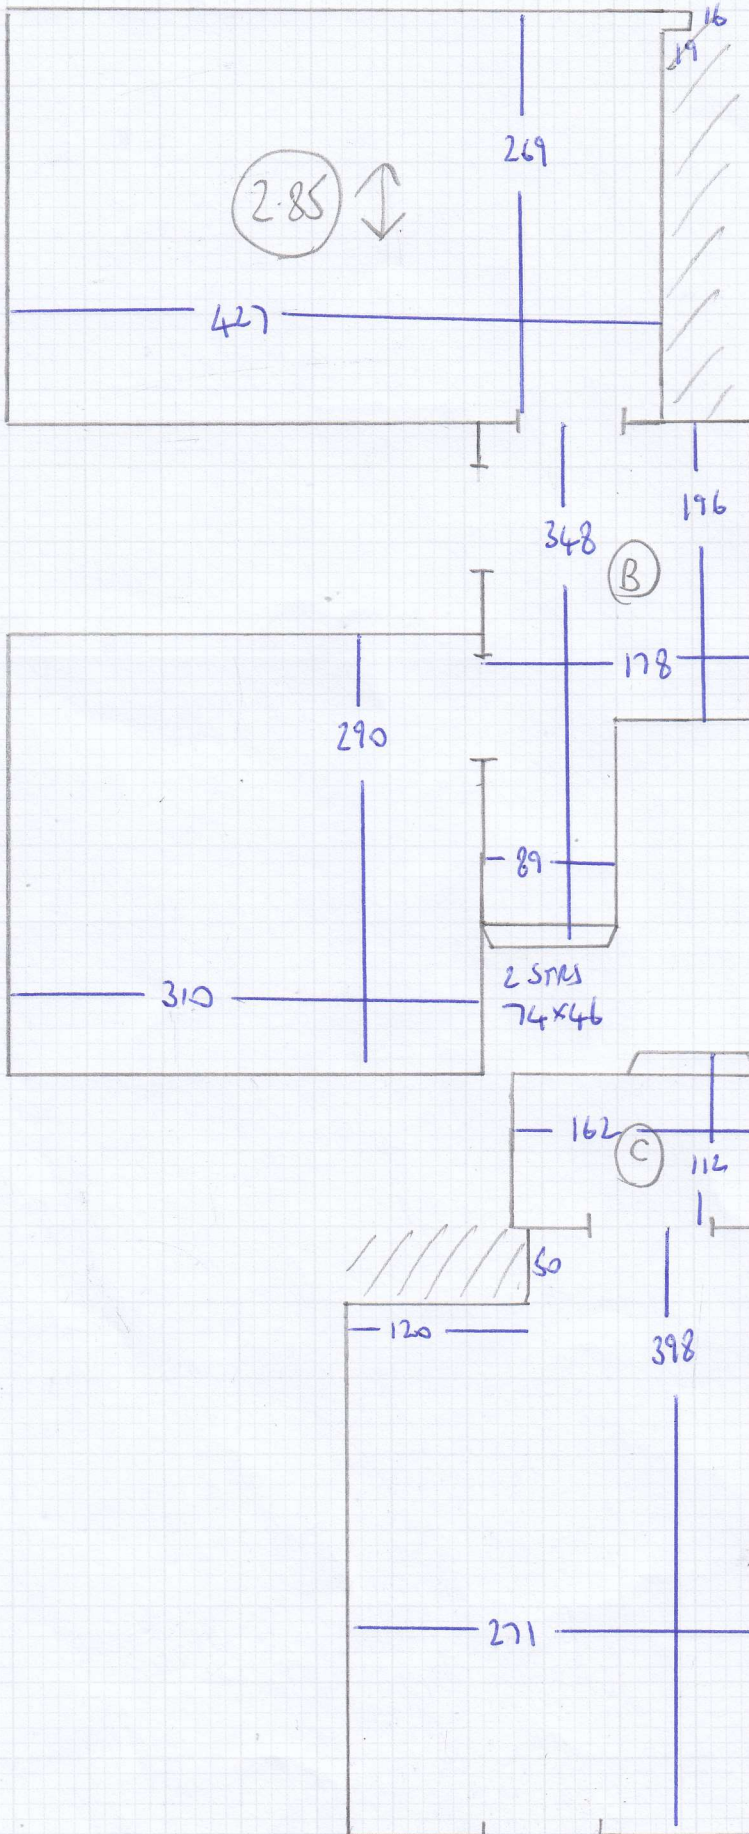

Job No: F27295
 Name: TAYLOR
 Address: 33 SHELSHOTE ROAD
 SW6 7AJ
 Tel: _____
 Sheet: 1 of 4

2.85m - FIF FRONT BED
 5.60m }
 4.70m } CIP
 3.05m }

 16.20m x 5.00m = 81m²

MONTREUX, 320.

Job No: F27295
 Name: TAYLOR
 Address: 33 SHELBROOKE ROAD
 SW6 7QT
 Tel:
 Sheet: 2 of 4

← CUT
 TO
 -65 + BIND

mrcarpet

MEASUREMENTS FOR FLOOR

Job No: F27295

Name: TAYLOR

Address: 33 SHELLBOOKE ROAD
SW6 7QJ

Tel:

Sheet: 3 of 4

TOP FLOOR

FIRST FLOOR

Job No: F27295
 Name: TAYLOR
 Address: 33 SHELBROOKE ROAD
 SW6 7QJ

Tel: _____
 Sheet: 4 of 4

G/F
 BN 102x45
 9 STRS 84x45
 RISER 84x17
 RUNNER 65?

20cm
 TILES
 BATHROOM