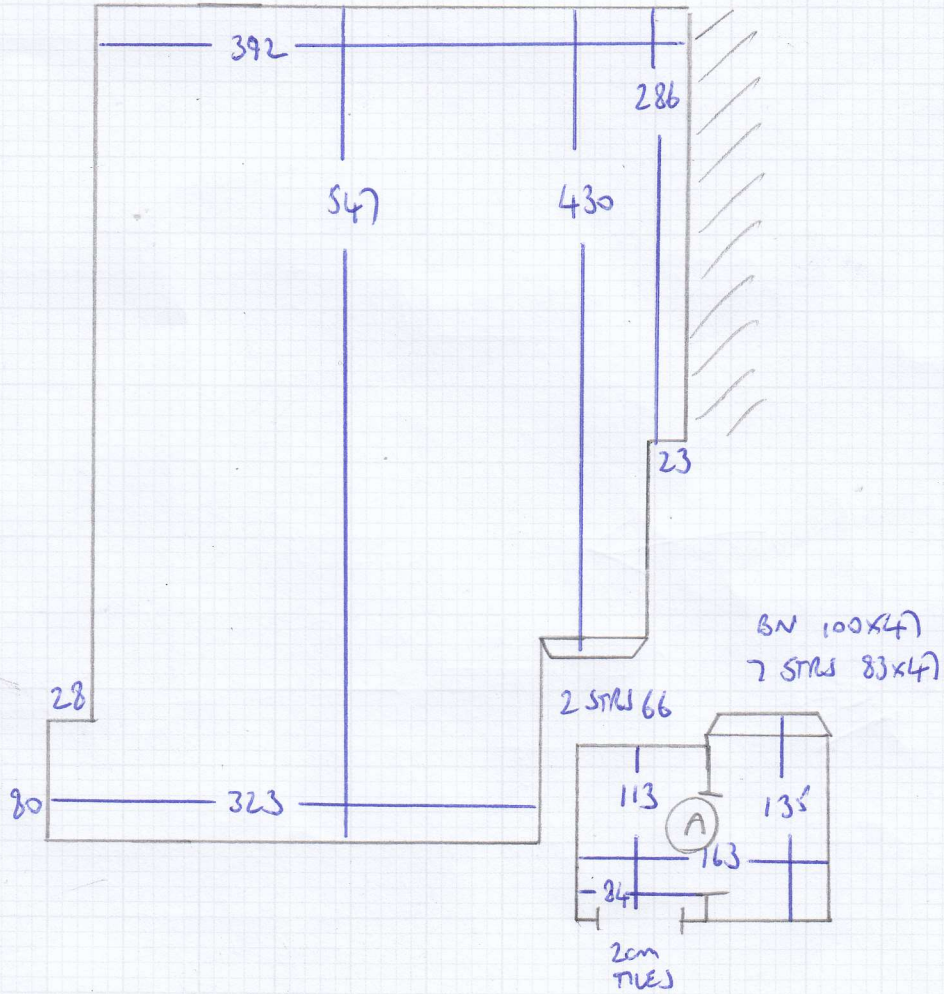

Job No: F27295
 Name: TAYLOR
 Address: 33 SHELSHOTE ROAD
 SW6 7AJ
 Tel: _____
 Sheet: 1 of 4

2.85m - FIF FRONT BED
 5.60m }
 4.70m } CIP
 3.05m }

 16.20m x 5.00m = 81m²

MONTREUX, 320.

Job No: F27295
 Name: TAYLOR
 Address: 33 SHELBROOKE ROAD
 SW6 7QT
 Tel:
 Sheet: 2 of 4

← CUT
 TO
 -65 + BIND

mrcarpet

MEASUREMENTS FOR FLOOR

Job No: F27295

Name: TAYLOR

Address: 33 SHELLBOOKE ROAD
SW6 7QJ

Tel:

Sheet: 3 of 4

TOP FLOOR

FIRST FLOOR

Job No: F27295
 Name: TAYLOR
 Address: 33 SHELBROOKE ROAD
 SW6 7QJ

Tel: _____
 Sheet: 4 of 4

G/F
 BN 102x45
 9 STRS 84x45
 RISER 84x17
 RUNNER 65?

20cm
 TILES
 BATHROOM