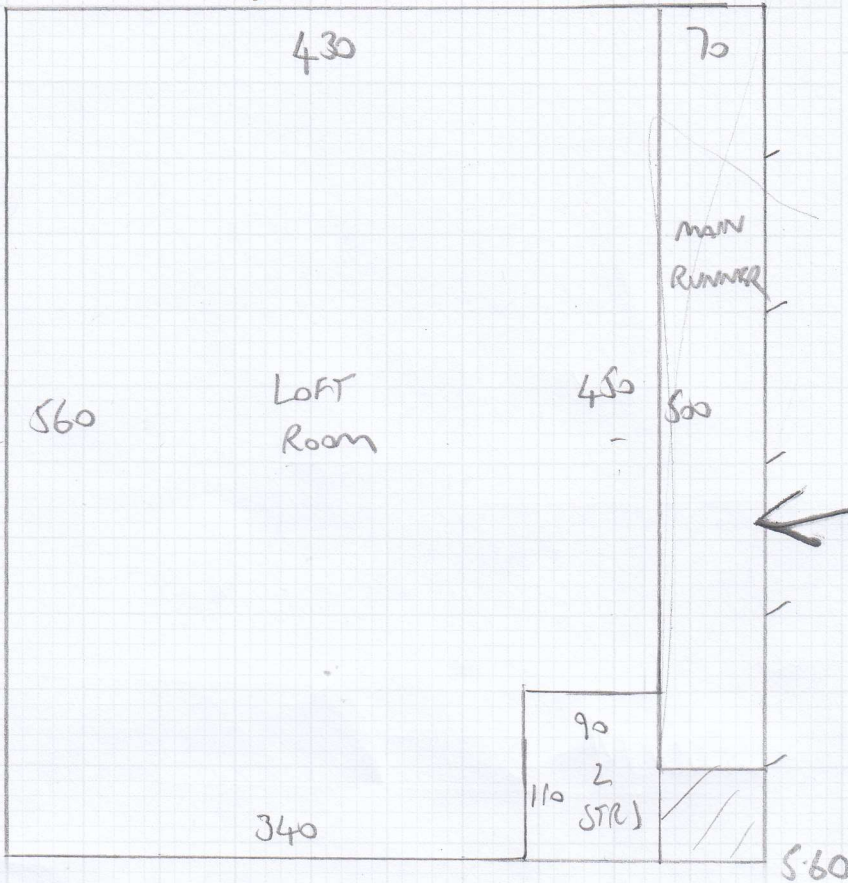

Job No: F27295
 Name: TAYLOR
 Address: 33 SHELSHOTE ROAD
 SW6 7AJ
 Tel: _____
 Sheet: 1 of 4

2.85m - FIF FRONT BED
 5.60m }
 4.70m } CIP
 3.05m }

 16.20m x 5.00m = 81m²

MONTREUX, 320.

Job No: F27295
 Name: TAYLOR
 Address: 33 SHELBROOKE ROAD
 SW6 7QT
 Tel:
 Sheet: 2 of 4

← CUT
 TO
 -65 + BIND

mrcarpet

MEASUREMENTS FOR FLOOR

Job No: F27295

Name: TAYLOR

Address: 33 SHELLBOOKE ROAD
SW6 7QJ

Tel:

Sheet: 3 of 4

TOP FLOOR

FIRST FLOOR

Job No: F27295
 Name: TAYLOR
 Address: 33 SHELBROOKE ROAD
 SW6 7QJ

Tel: _____
 Sheet: 4 of 4

G/F
 BN 102x45
 9 STRS 84x45
 RISER 84x17
 RUNNER 65?

20cm
 TILES
 BATHROOM