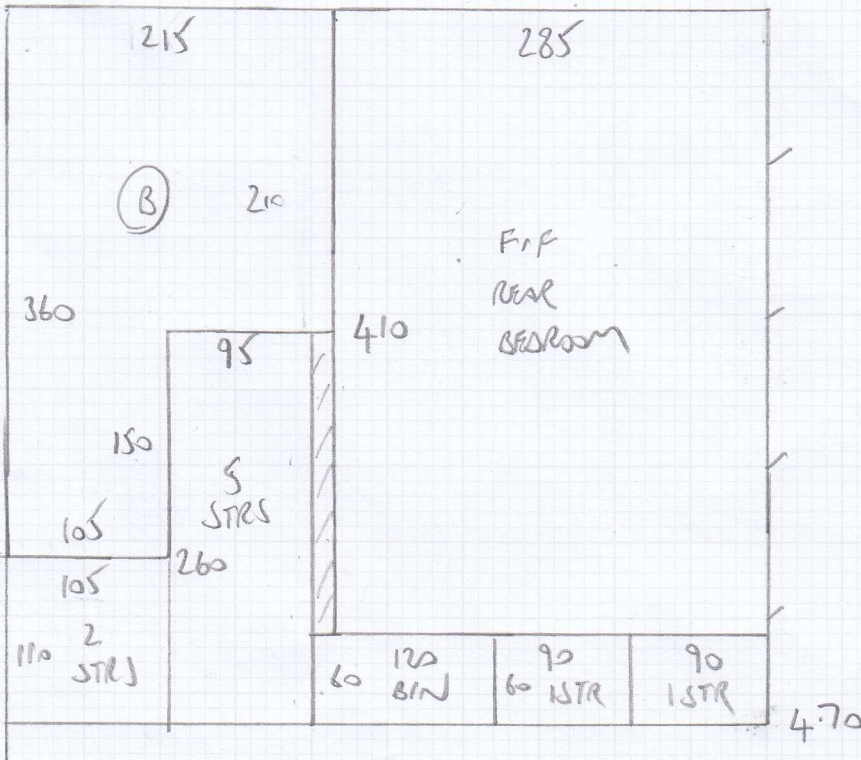

Job No: F27295
 Name: TAYLOR
 Address: 33 SHELSHOTE ROAD
 SW6 7AJ
 Tel: _____
 Sheet: 1 of 4

2.85m - FIF FRONT BED
 5.60m }
 4.70m } CIP
 3.05m }

 16.20m x 5.00m = 81m²

MONTREUX, 320.

Job No: F27295
 Name: TAYLOR
 Address: 33 SHELBROOKE ROAD
 SW6 7QT
 Tel:
 Sheet: 2 of 4

← CUT
 TO
 -65 + BIND

mrcarpet

MEASUREMENTS FOR FLOOR

Job No: F27295

Name: TAYLOR

Address: 33 SHELLBOOKE ROAD
SW6 7QJ

Tel:

Sheet: 3 of 4

TOP FLOOR

FIRST FLOOR

Job No: F27295
 Name: TAYLOR
 Address: 33 SHELBROOKE ROAD
 SW6 7QJ

Tel: _____
 Sheet: 4 of 4

G/F
 BN 102x45
 9 STRS 84x45
 RISER 84x17
 RUNNER 65?

20cm
 TILES
 BATHROOM