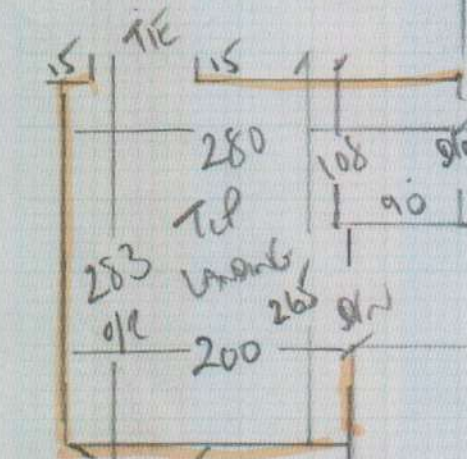

SISAL HARRY  
 D704 ALUMINUM (E102-00)

E26-70  
 Harry  
 3-00 x 4-MTR

Tel Room  
 1x65 25mm

Tel  
 Room 65

310 x 500

295

350  
 Tel Room  
 Room 65

375

378

390 x 400

47

F27300

~~F25012~~

April Russian Design  
 89 LAULHAU ROSE  
 SW 4 6 HR

2000 1 OF 1

45 x 96

Sisal Harry

CUT DOWN

3-00 x 3-00

\*  
 87  
 45 x 91