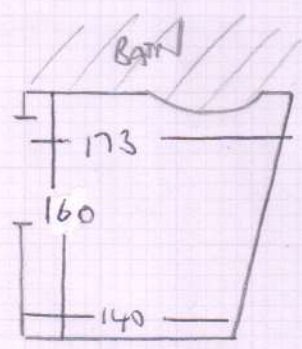

Job No: ~~F27163~~ F27307

Name: ADDA

Address: 108 BEMA STREET
SW12 9LJ

Tel:

Sheet: 1 OF 1

1 Box
MODULO

2 BOXES
MODULO SELECT
VENETIAN STONE
46111

2 X
POLISHED ALU
SIN

as 3 walls
of wet FEATHER JOINTS
can 15mm OF PLYWOOD
2 can x 2 can
+ MASTIC SEAL
EDGES (WHITE)