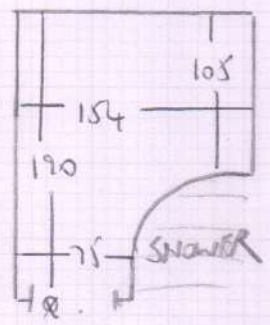

Job No: ~~F27163~~ F27307

Name: ADDA

Address: 108 BEMA STREET
SW12 9LJ

Tel:

Sheet: 1 OF 1

1 Box
MODULO

2 BOXES
MODULO SELECT
VENETIAN STONE
46111

2 X
POLISHED ALU
SIN

as 3 walls
of wet FEATHER JOINTS
can 15mm OF PLYWOOD
2 can x 2 can
+ MASTIC SEAL
EDGES (WHITE)