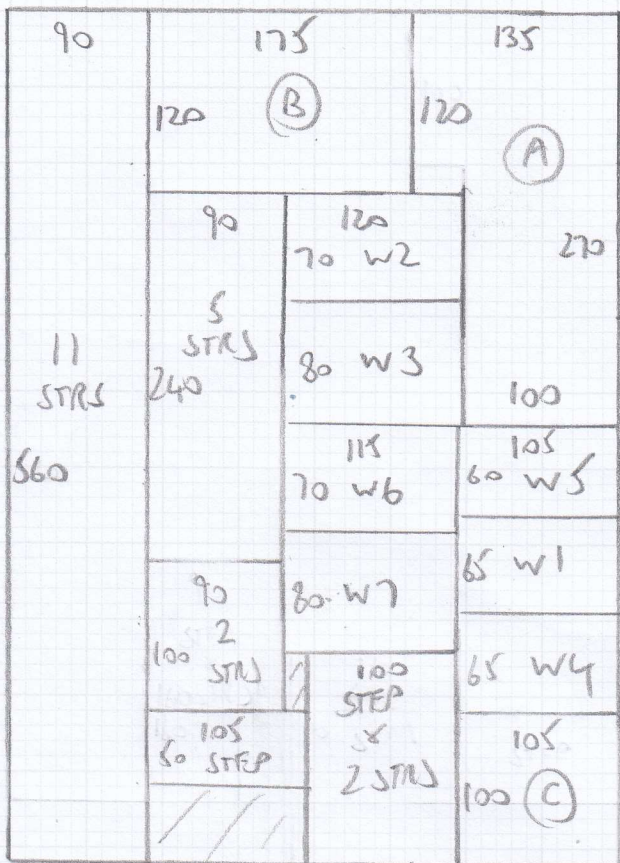

Job No: F27317
 Name: BUTCHER
 Address: TOP FLOOR
 68 PROTHERO RD SW6 7LZ
 Tel:
 Sheet: 1 of 2

$5.60 \times 4.00 = 22.4m^2$

CARPET STAIRS 170