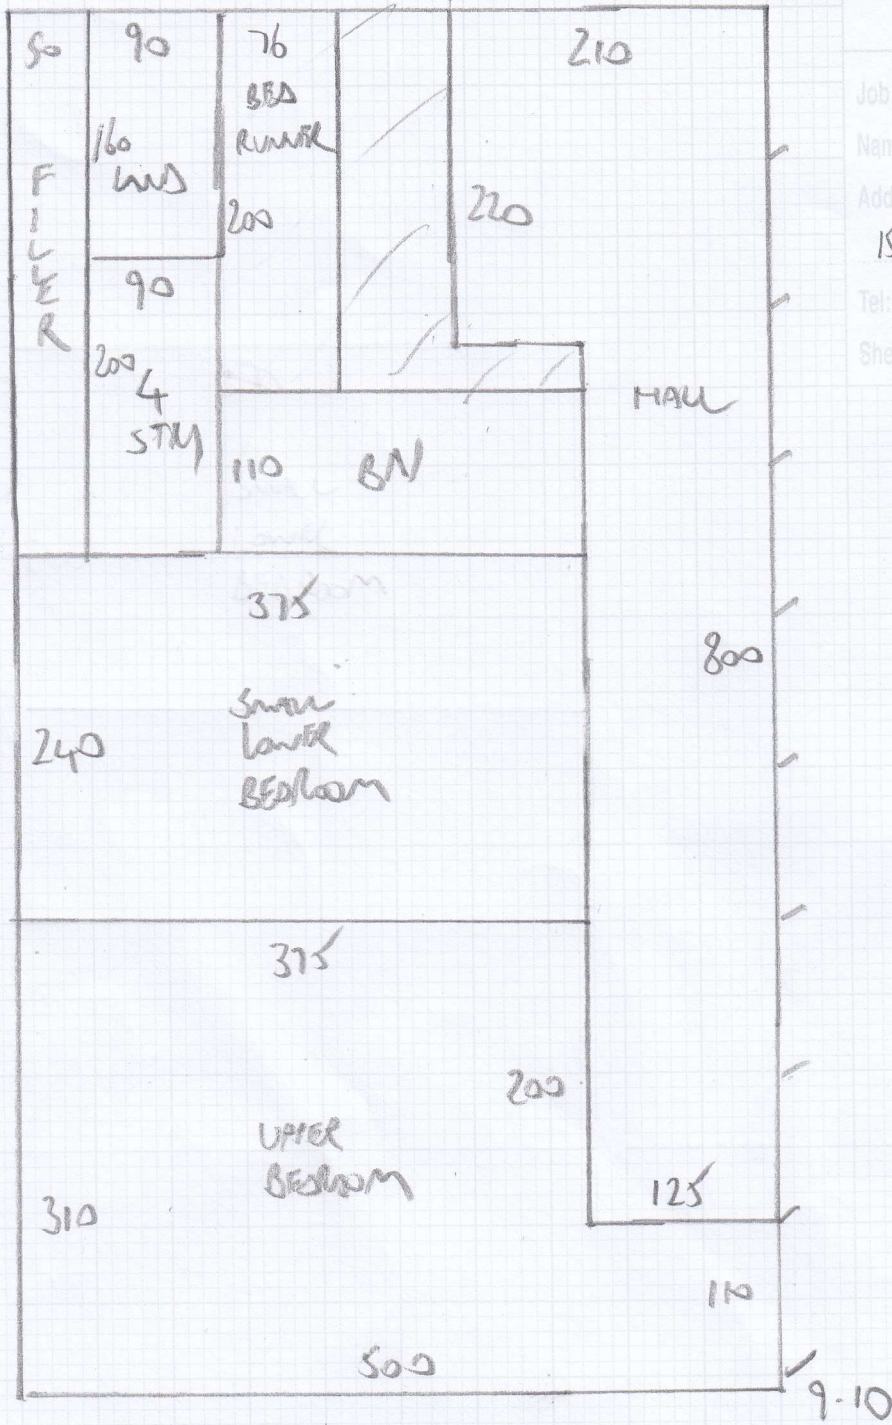

Job No: F27320
 Name: FULL HOUSE
 Address: Flat 2
 15 COLINGHAM RD SW5 0U
 Tel:
 Sheet: 1 of 4

ARABICA TRIPLE
 9-10x5
 750x5

9-10
 7-50

 16-60 x 5.00M

mrcarpet

DESIGNS FOR FLOOR

Job No: F27320
Name: Full House
Address: Flr 2
15 COLLINGHAM RD SHELTON
Tel:
Sheet: 2 4

mrcarpets

SPECIALIST CARPET FITTERS

Job No: F27320
 Name: FULL HOUSE
 Address: FLAT 2
 15 COLLINGTON RD SWISSVALE
 Tel:
 Sheet: 3 of 4

UPPER FLOOR

10 STPS
-64

STPS UP TO
WOOD FLOOR

Job No: F27320
 Name: FULL HOUSE
 Address: FLAT 2
 15 COLINGHAM RD SWS ONU
 Tel:
 Sheet: 4 4

3
30
12-10-19