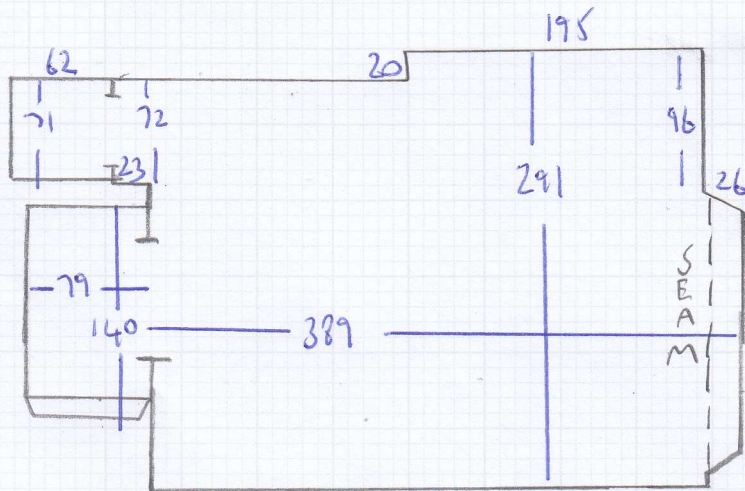

Job No: F27320
 Name: FULL HOUSE
 Address: Flat 2
 15 COLINGHAM RD SW5 0U
 Tel:
 Sheet: 1 of 4

ARABICA TRIPLE
 9-10x5
 750x5

9-10
 7-50

 16-60 x 5.00M

mrcarpet

DESIGNS FOR FLOOR

Job No: F27320
Name: Full House
Address: Flr 2
15 COLLINGHAM RD SHELTON
Tel:
Sheet: 2 4

mrcarpets

SPECIALIST CARPET FITTERS

Job No: F27320
 Name: FULL HOUSE
 Address: FLAT 2
 15 COLLINGTON RD SWISSVALE
 Tel:
 Sheet: 3 of 4

UPPER FLOOR

10 STPS
-64

STPS UP TO
WOOD FLOOR

Job No: F27320
 Name: FULL HOUSE
 Address: FLAT 2
 15 COLINGHAM RD SWS ONU
 Tel:
 Sheet: 4 4