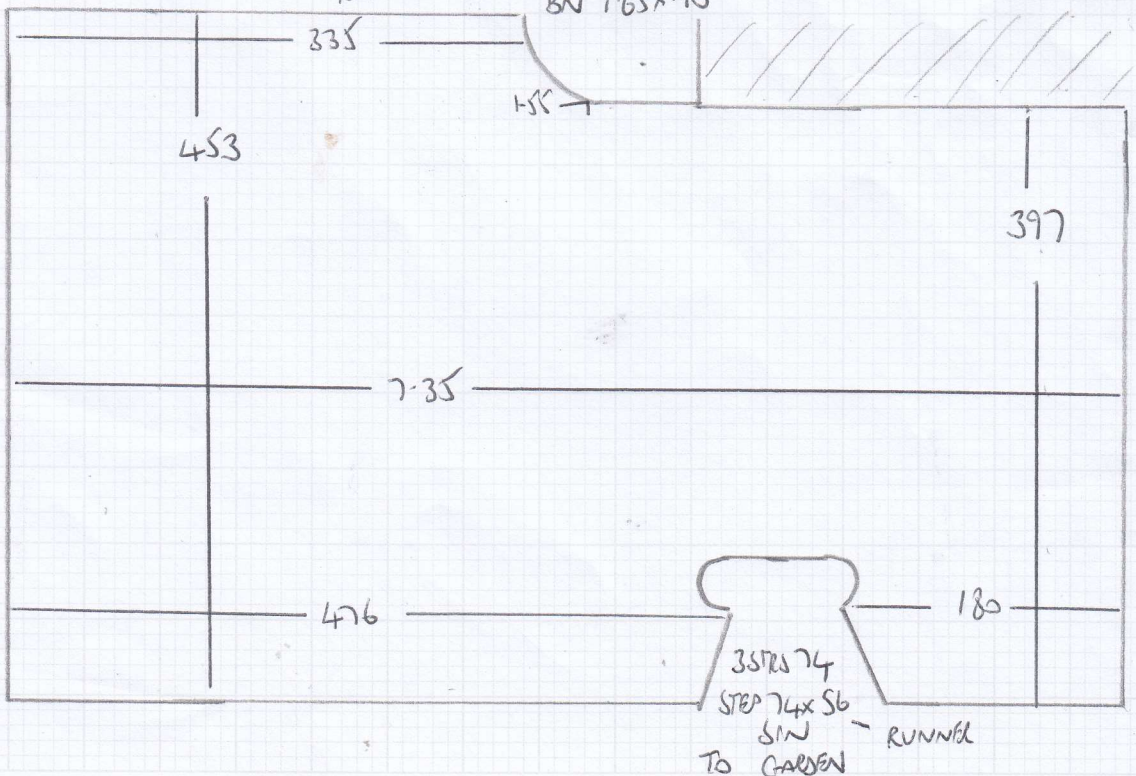

Job No: F27320
 Name: FULL HOUSE
 Address: Flat 2
 15 COLINGHAM RD SW5 0U
 Tel:
 Sheet: 1 of 4

ARABICA TRIPLE
 9-10x5
 750x5

9-10
 7-50

 16-60 x 5.00M

mrcarpet

DESIGNS FOR FLOOR

Job No: F27320
Name: Full House
Address: Flr 2
15 COLLINGHAM RD SHELTON
Tel:
Sheet: 2 4

mrcarpets

SPECIALIST CARPET FITTERS

Job No: F27320
 Name: FULL HOUSE
 Address: FLAT 2
 15 COLLINGTON RD SWISSVALE
 Tel:
 Sheet: 3 of 4

UPPER FLOOR

10 STPS
-64

STPS UP TO
WOOD FLOOR

Job No: F27320
 Name: FULL HOUSE
 Address: FLAT 2
 15 COLINGHAM RD SWS ONU
 Tel:
 Sheet: 4 4