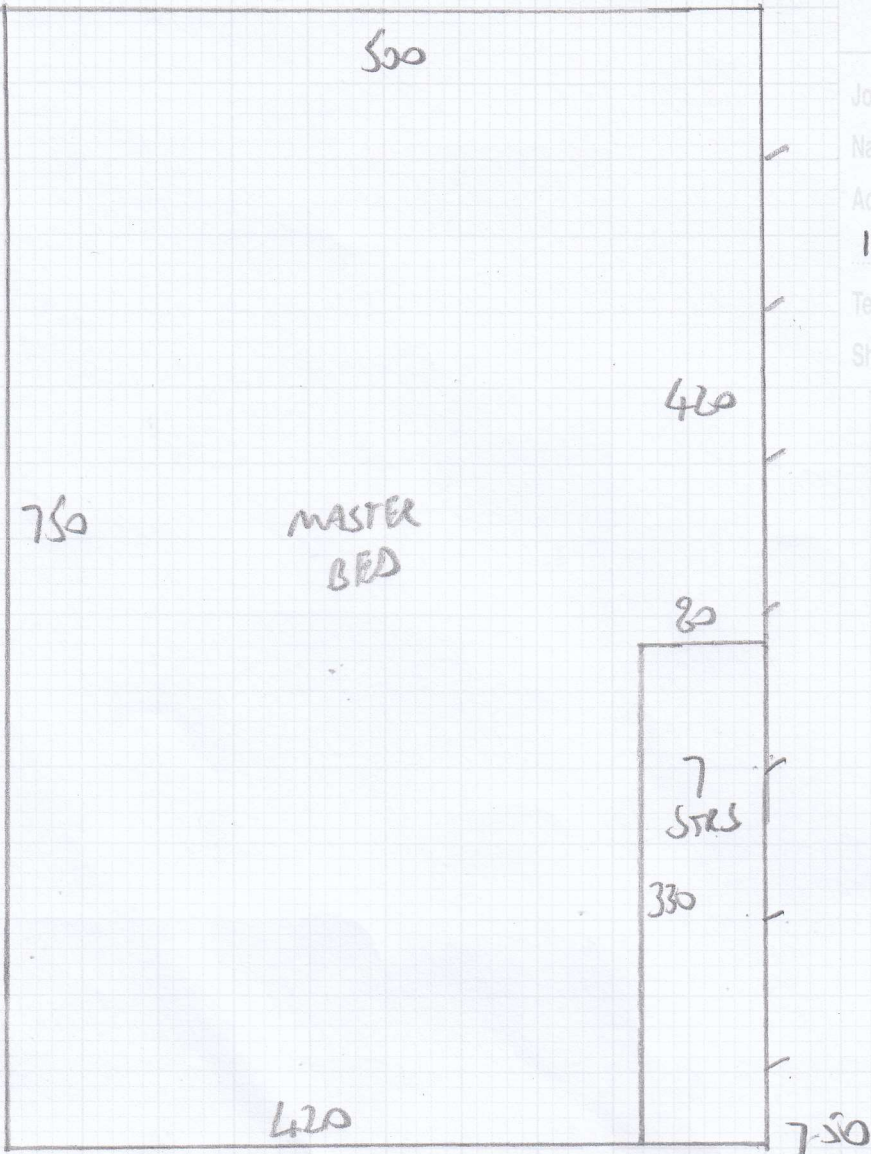

Job No: F27320
 Name: FULL HOUSE
 Address: Flat 2
 15 COLINGHAM RD SW5 0U
 Tel:
 Sheet: 1 of 4

ARABICA TRIPLE
 9-10x5
 750x5

9-10
 7-50

 16-60 x 5.00M

mrcarpet

DESIGNS FOR FLOOR

Job No: F27320
Name: Full House
Address: Flr 2
15 COLLINGHAM RD SHELTON
Tel:
Sheet: 2 4

mrcarpets

SPECIALIST CARPET FITTERS

Job No: F27320
 Name: FULL HOUSE
 Address: FLAT 2
 15 COLLINGTON RD SWISSVALE
 Tel:
 Sheet: 3 of 4

UPPER FLOOR

10 STPS
-64

STPS UP TO
WOOD FLOOR

Job No: F27320
 Name: FULL HOUSE
 Address: FLAT 2
 15 COLINGHAM RD SWS ONU
 Tel:
 Sheet: 4 4

3
30
12-10-19