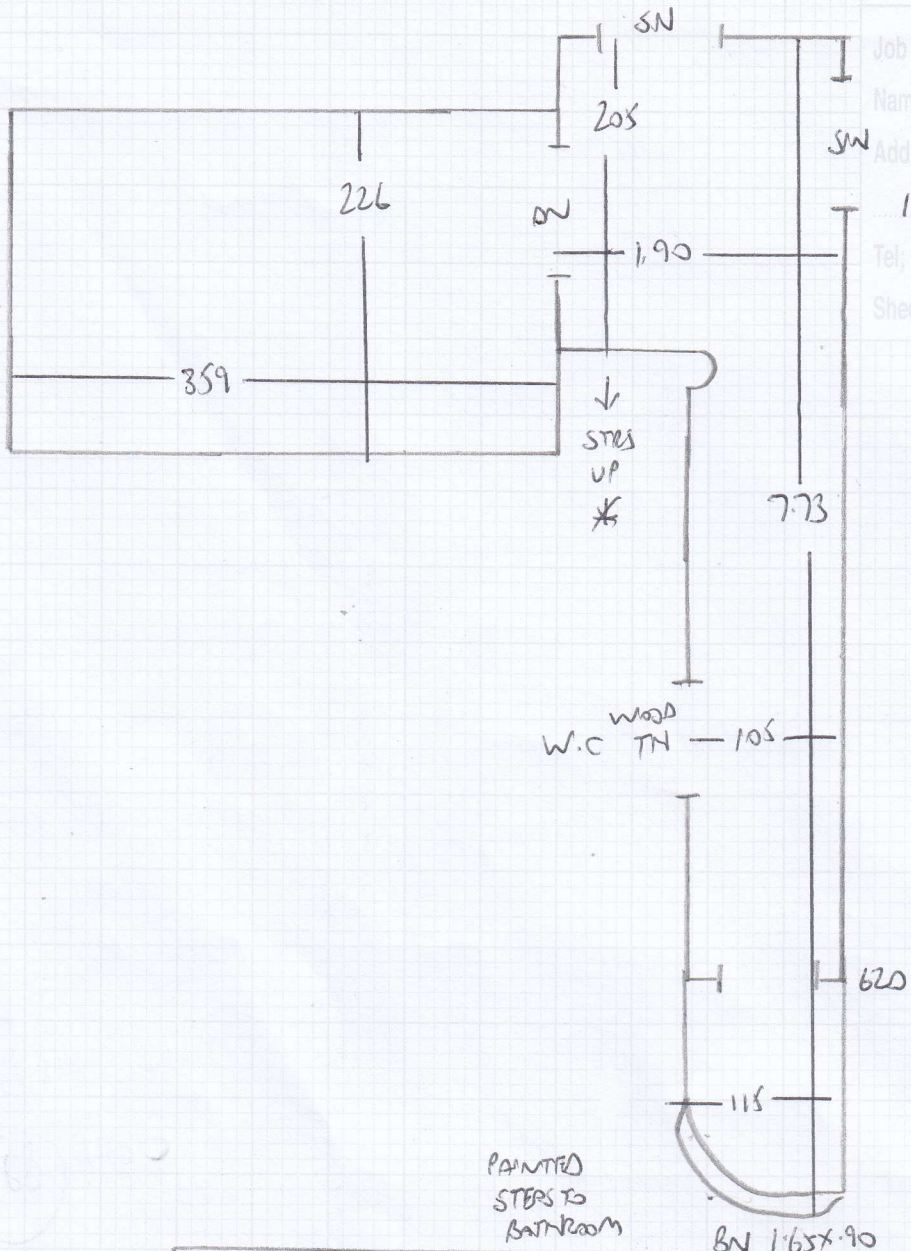

Job No: F27320
 Name: FULL HOUSE
 Address: Flat 2
 15 COLINGHAM RD SW5 0U
 Tel:
 Sheet: 1 of 4

ARABICA TRIPLE
 9-10x5
 750x5

9-10
 7-50

 16-60 x 5.00M

mrcarpet

DESIGNS FOR FLOOR

Job No: F27320
Name: Full House
Address: Flr 2
15 COLLINGHAM RD SHELTON
Tel:
Sheet: 2 4

mrcarpets

SPECIALIST CARPET FITTERS

Job No: F27320
 Name: FULL HOUSE
 Address: FLAT 2
 15 COLLINGTON RD SWISSVALE
 Tel:
 Sheet: 3 of 4

UPPER FLOOR

10 STPS
-64

STPS UP TO
WOOD FLOOR

Job No: F27320
 Name: FULL HOUSE
 Address: FLAT 2
 15 COLINGHAM RD SWS ONU
 Tel:
 Sheet: 4 4