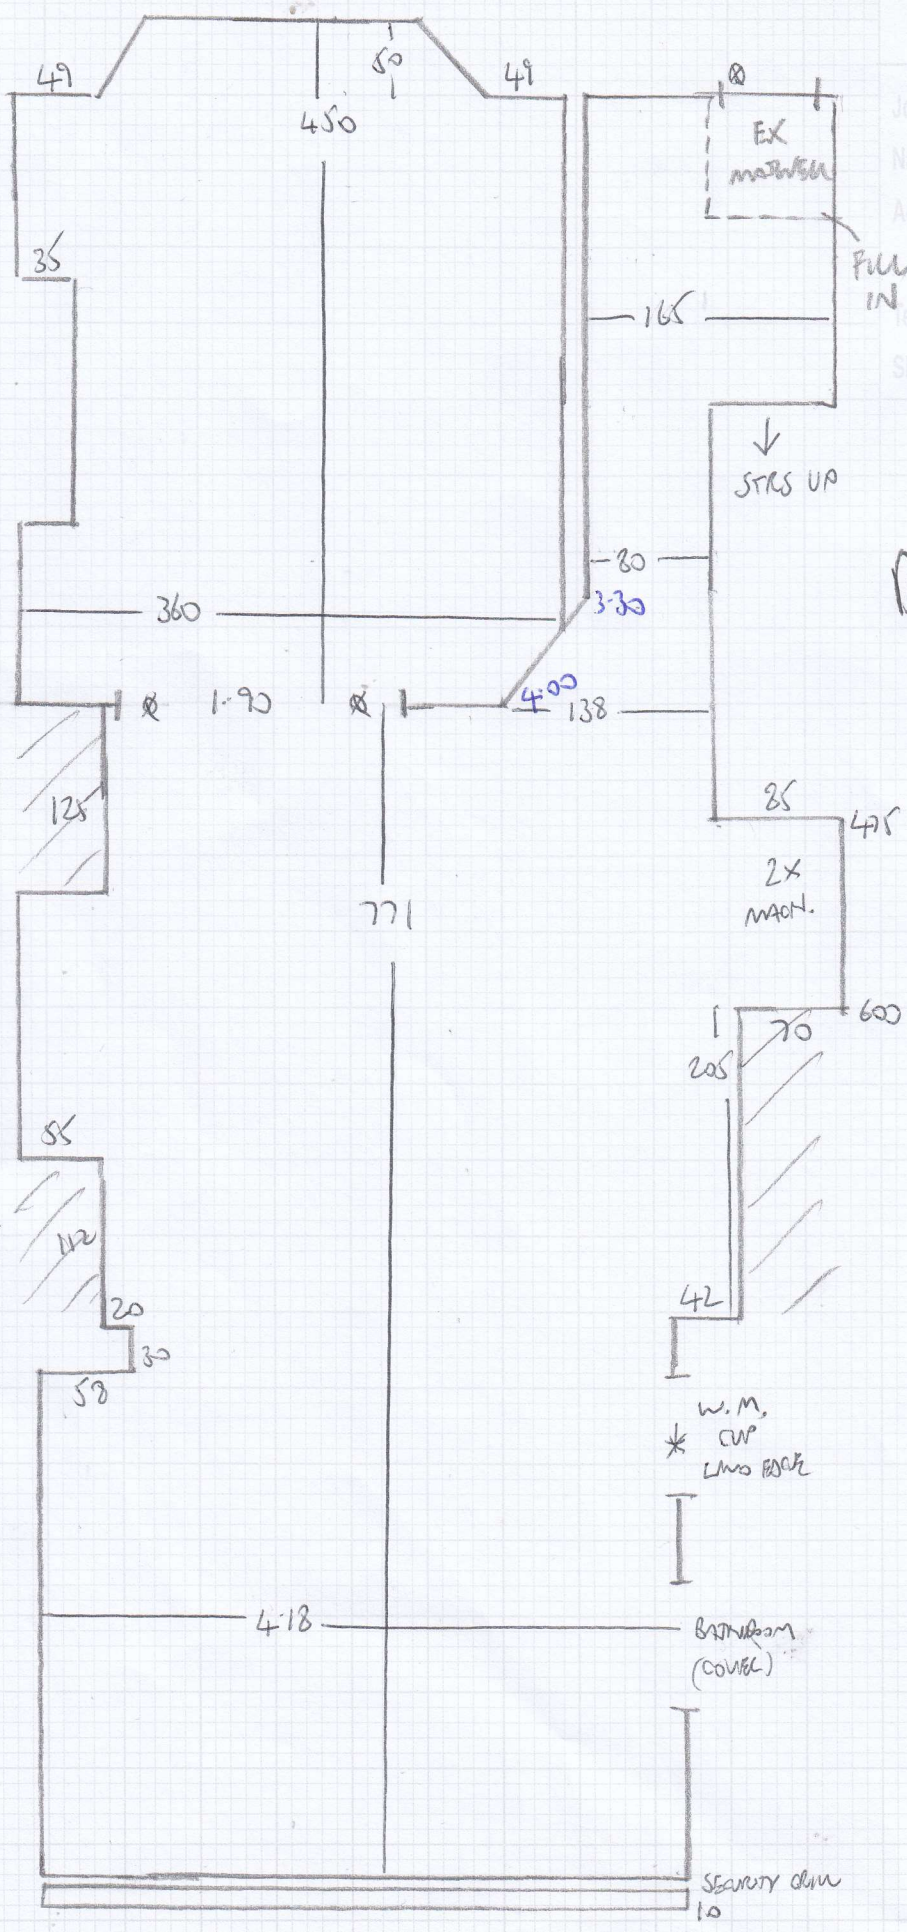

Fitting 7-10 JAN 2020

mrcarpet

Job No: F27344
Name: ALLEN-TURNER
Address: 19 BANGORUVE AVENUE
W10 6DJ
Sheet: 1 of 1

MODULEO TRANSFORM
BLACKSTAR OAK

56m²

FITTED ON VESPAIRY

32.50
2.92
2.90
2.49
1.00
1.50
3.00