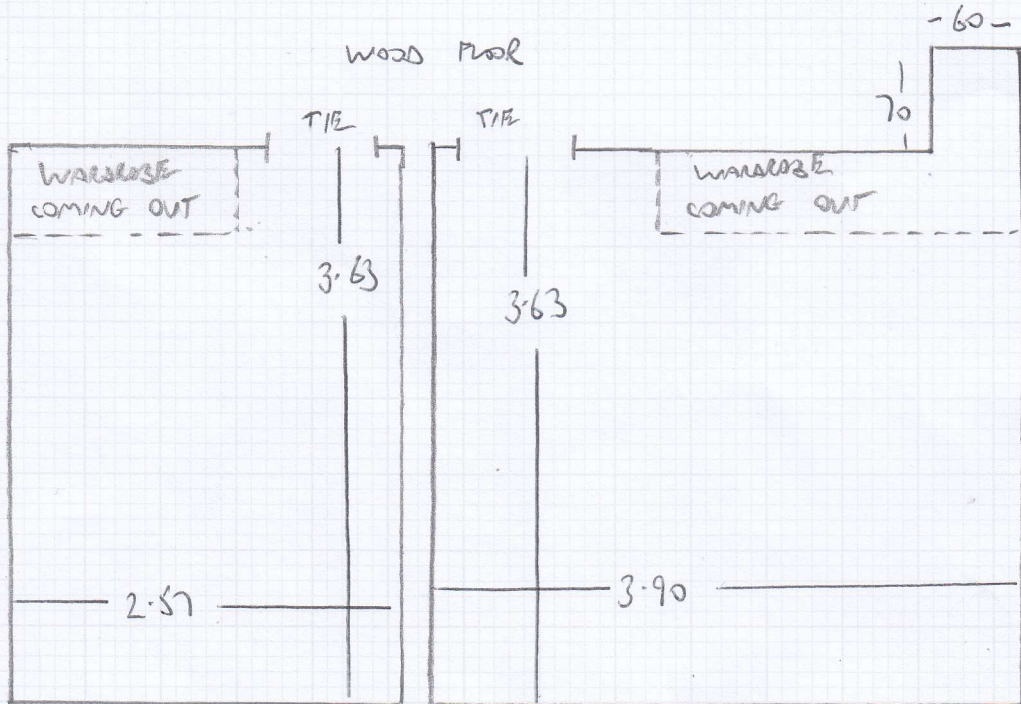

mrcarpet

REPAIRS AND INSTALLATION

Job No: F 27349
 Name: SHAW
 Address: 47 BELGRAVIA COURT
 33 EBURY STREET SHAW ONY
 Tel:
 Sheet: 1 OF 2

LULWORTH
 LW-44
 (LONE STAR)
 7.50 x 4MTR

Job No: F27349

Name: SHAW

Address: 47 BELGRAVIA COURT
33 EBURY STREET SW1W 0NY

Tel:

Sheet: 2 of 2

CONCRETE FLOORS + BATTING IN FLOOR.
NOT ALL IN RIGHT PLACES.
NO CRAPER DOWN!