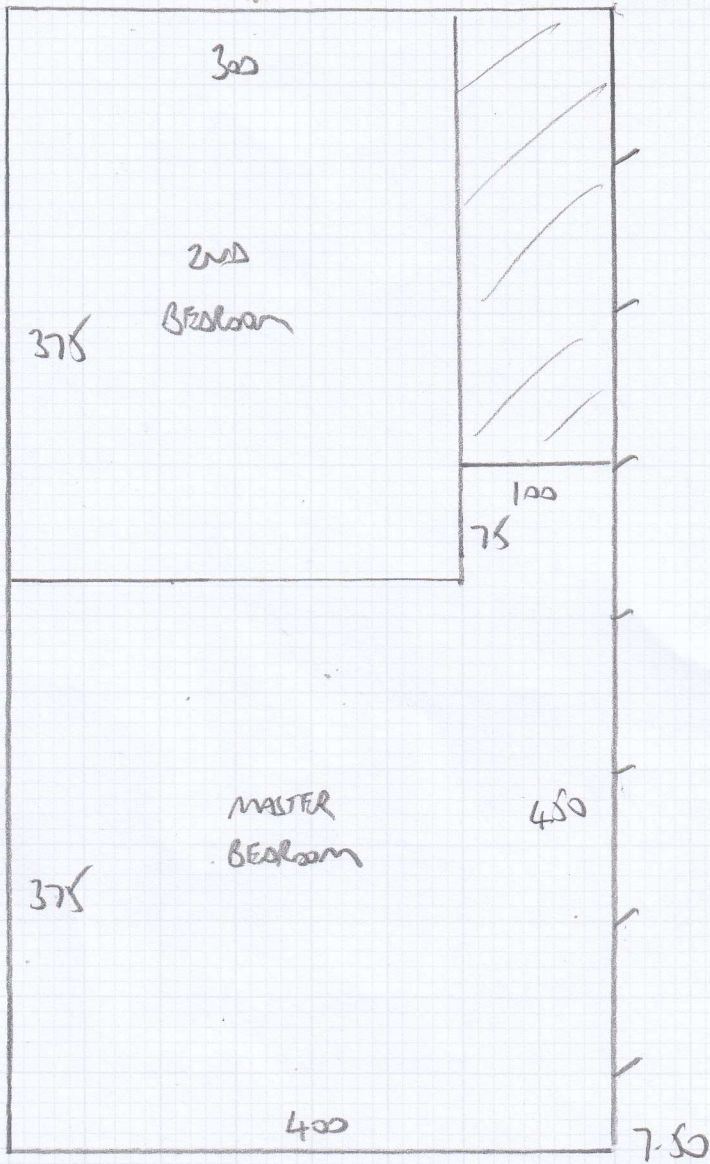

mrcarpet

REPAIRS AND INSTALLATION

Job No: F 27349
 Name: SHAW
 Address: 47 BELGRAVIA COURT
 33 EBURY STREET SHAW ONY
 Tel:
 Sheet: 1 OF 2

LULWORTH
 LW-44
 (LONE STAR)
 7.50 x 4MTR

Job No: F27349

Name: SHAW

Address: 47 BELGRAVIA COURT
33 EBURY STREET SW1W 0NY

Tel:

Sheet: 2 of 2

CONCRETE FLOORS + BATTING IN FLOOR.
NOT ALL IN RIGHT PLACES.
NO CRAPER DOWN!