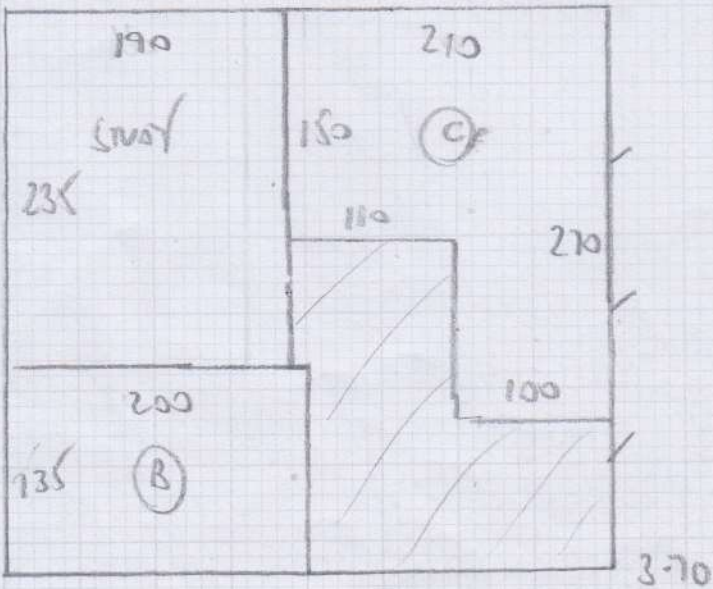

Job No: F27354
Name: ELGIN & ELMS JD
Address: 16 BATHOLOMEW VILLAS
NWS 2LL
Tel:
Sheet: 2 OF 3