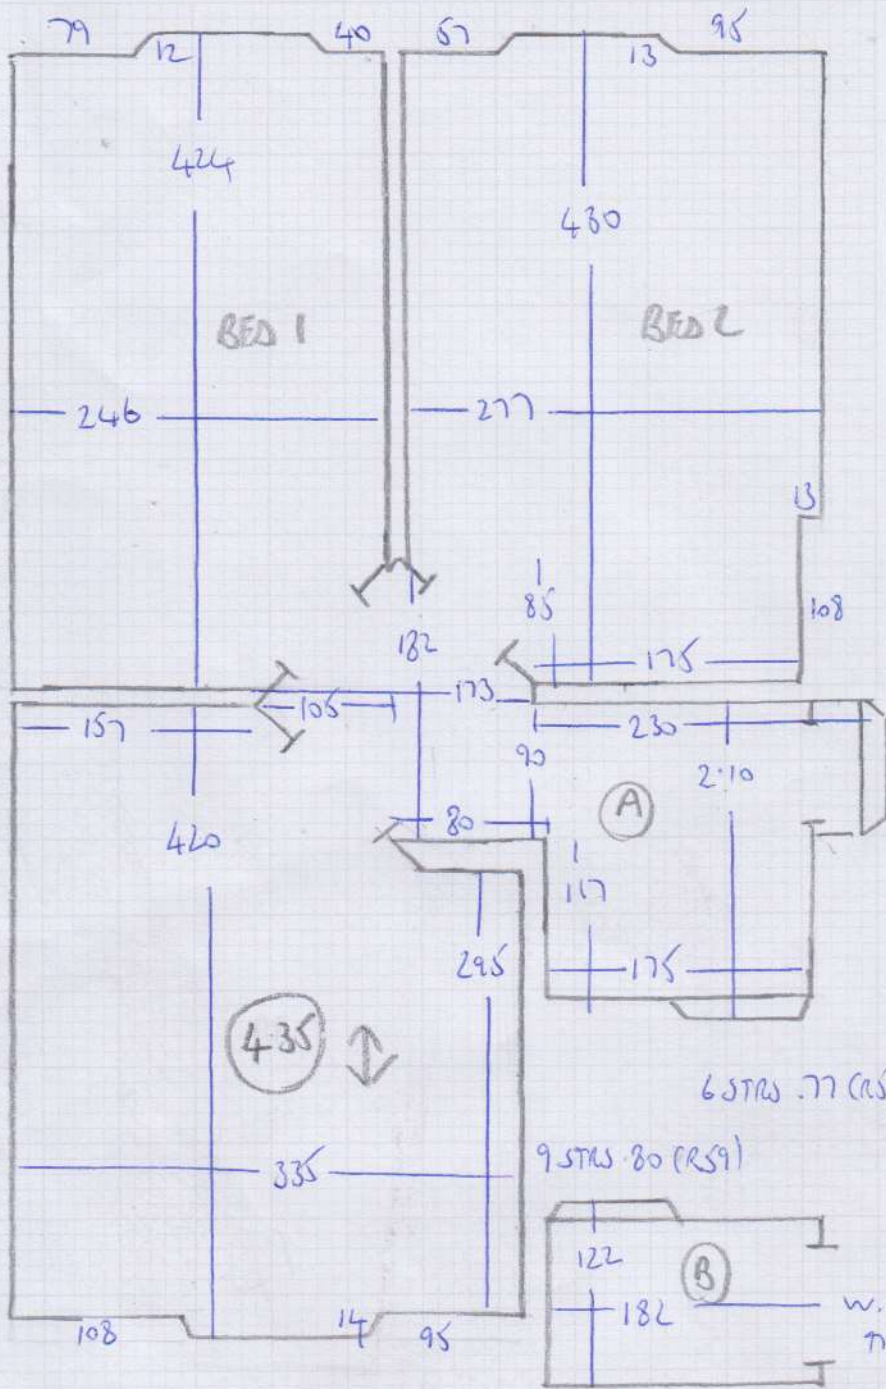

Job No: F27354
 Name: ELGIN BELLS WD
 Address: 16 BARTHOLOMEW VILLAS
 MWS 211
 Tel:
 Sheet: 1 of 3

4.35 - BED
 4.50 } CIP
 9.00 }
 3.70 }

$21.55 \times 4.00 \approx 86.2m^2$

MACEDONIA 609/24
 (MAINLINE HOLLAND PARK)

6 STRS 77 (RS6)

9 STRS 80 (RS9)

w.c.
 TRUED

4 STRS 77 (RS6)