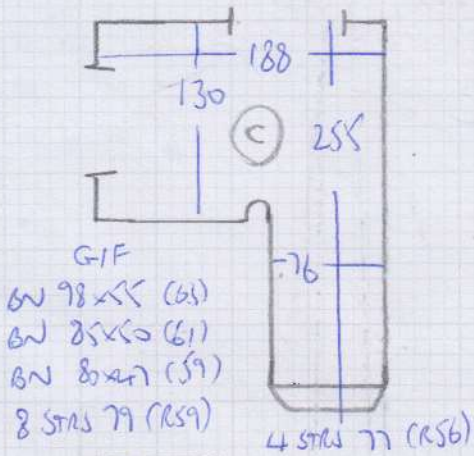

Job No: F27354
 Name: ELGIN BELLS WD
 Address: 16 BARTHOLOMEW VILLAS
 MWS 211
 Tel:
 Sheet: 1 of 3

4.35 - BED
 4.50 } CIP
 9.00 }
 3.70 }

$21.55 \times 4.00 \approx 86.2m^2$

MACEDONIA 609/24
 (MAINLINE HOLLAND PARK)

6 STRS 77 (RS6)

9 STRS 80 (RS9)

w.c.
 TRUED

4 STRS 77 (RS6)