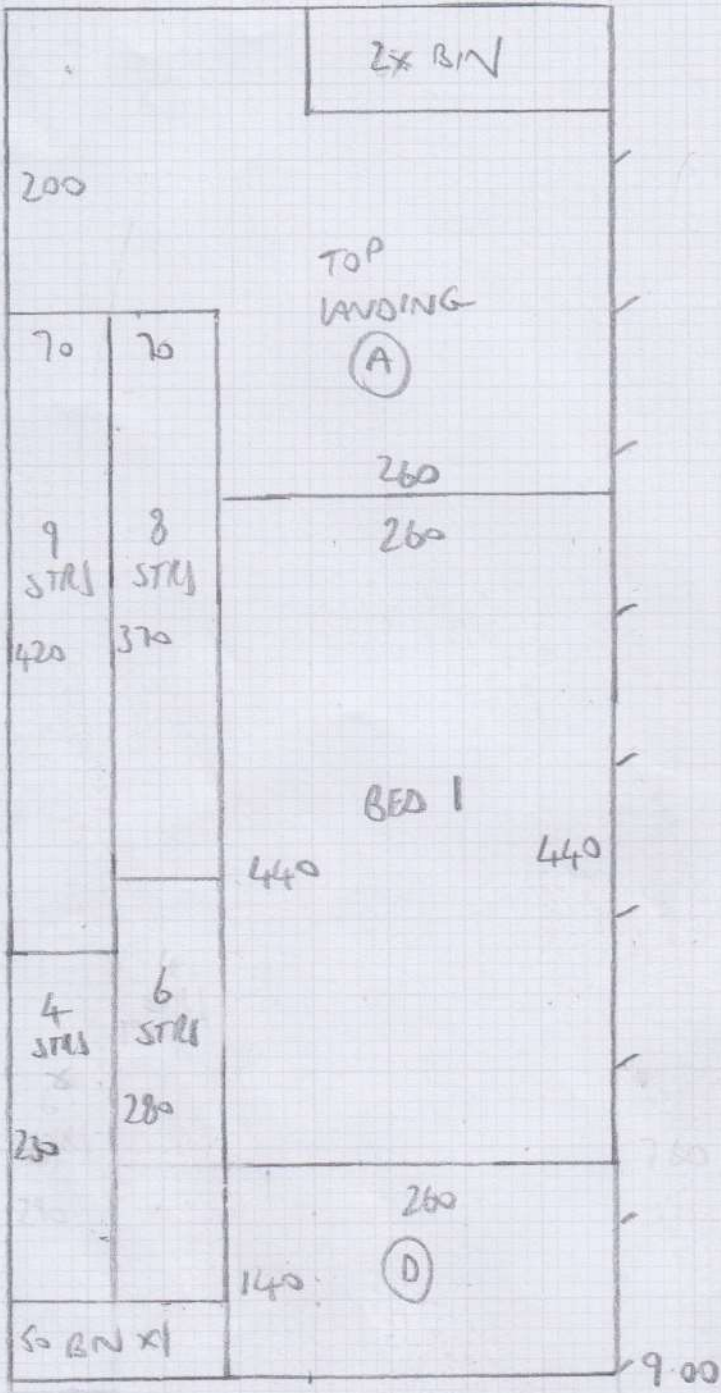

Job No: F27354
Name: ELGIN & ELMS JD
Address: 16 BATHOLOMEW VILLAS
NWS 2LL
Tel:
Sheet: 2 OF 3