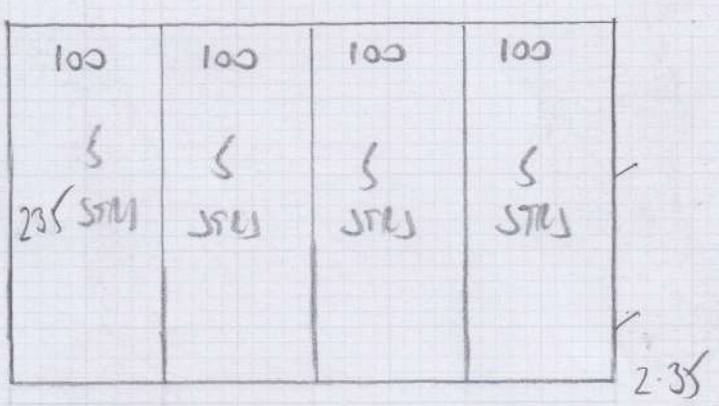

Job No: F27359
 Name: ANTONIO
 Address: FLAT 1
 26 BINA GARDENS SWSOLA
 Tel:
 Sheet: 1 OF 1

GROUND Floor

- RISER 112x13
- 1-STR 112x45
- 14 STRS 109x45
- OPEN STAIR (to BN) 139x45
- BN 1.47x.50

STONE
 STAIRS
 PAINTED RUNNER
 .78

BASEMENT Floor

HAVANA
 HAV-30
 (GLOBE 118)

PLEASE CUT
 DOWN TO 82cm