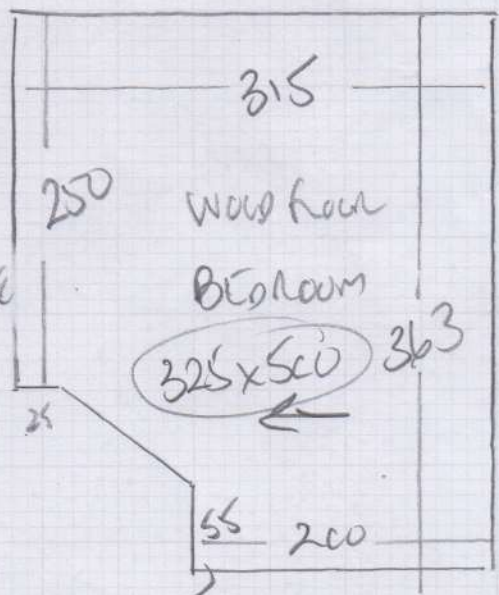

mrcarpets
 Job No: F27362
 Name: MOORE
 Address: 13A SANGRA LN
 SWILIBL

- 45 x 73
- w1 60 x 85
- w2 75 x 103
- w3 60 x 70

FINISH HERE
 LAMINATE HALL (NOT FITTED YET)

STAIRS + LAMP
 WOOL GENEVA
 COLOUR STORM
 STAIR 200 x 500 = 10m²

BED ROOM
 ONLY INCLUDING 6 WARDROBE
 BACK DOOR

BED ROOM
 ANABICA ✓
 COLOUR STONE
 325 x 500
 16.25m² (WASTEFUL)

LAMINATE
 HALLWAY 110
 (NOT FITTED
 YET)

Time for...
 Cost to...
 Builders... to do