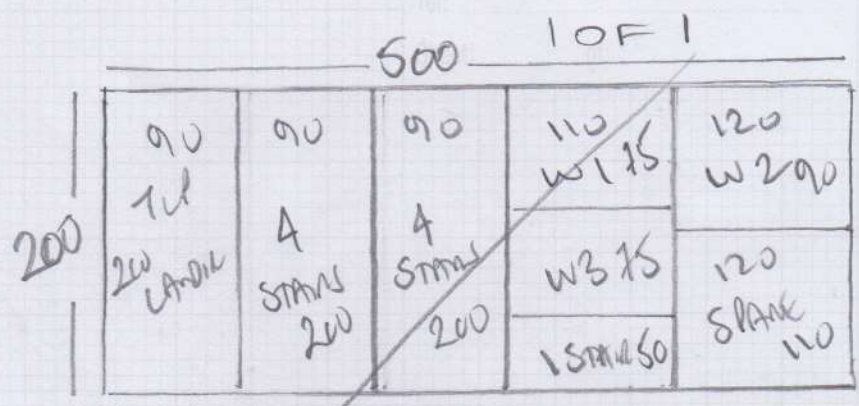

mrcarpets
 Job No: F27362
 Name: MOORE
 Address: 13A SANGRA LN
 SWILIBL

- 45 x 73
- w1 60 x 85
- w2 75 x 103
- w3 60 x 70

FINISH HERE
 LAMINATE HALL (NOT FITTED YET)

STAIRS + LAMP
 WOOL GENEVA
 COLOUR STORM
 STAIR 200 x 500 = 10m²

BED ROOM
 ONLY INCLUDING 6 WARDROBE
 BACK DOOR

BED ROOM
 ANABICA ✓
 COLOUR STONE
 325 x 500
 16.25m² (WASTEFUL)

LAMINATE
 HALLWAY 110
 (NOT FITTED
 YET)

Time for...
 Cost to...
 Builders... to do