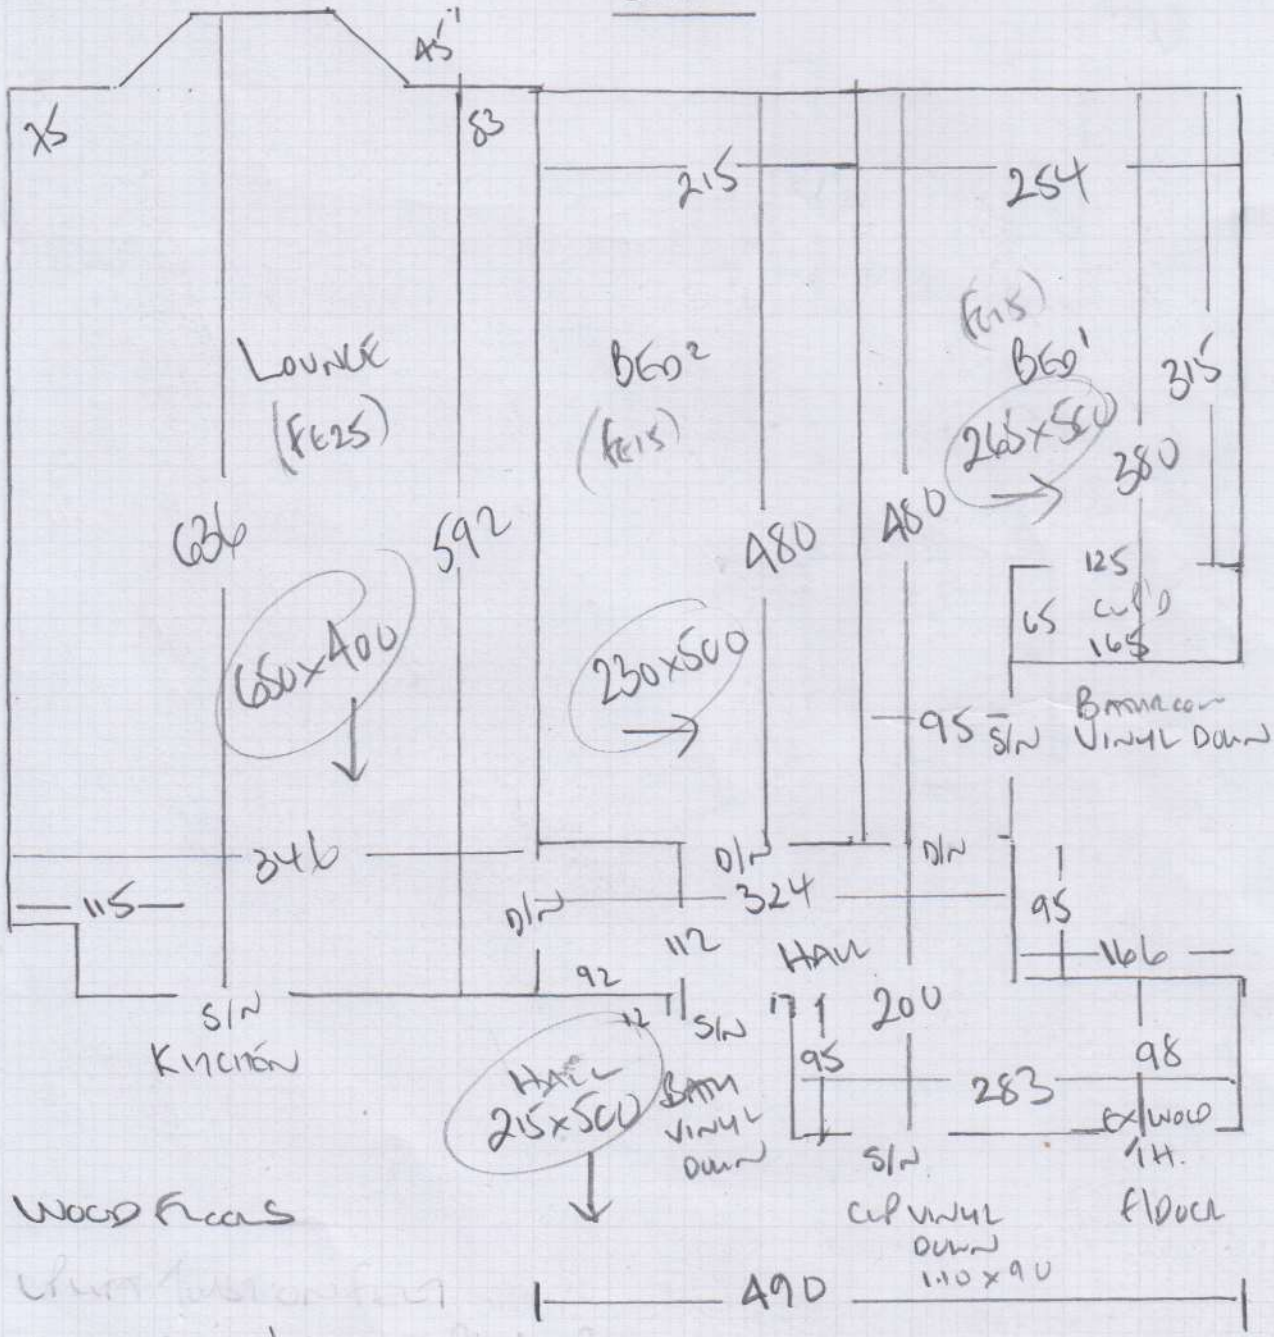

Lounge 2 Bed Rooms & Hall

TRALEX '50' TRA-19510

Lounge	650x400	26m ²
Bed 1	265x500	132.5m ²
Bed 2	230x500	115.0m ²
HALL	215x500	107.5m ²
		<u>615.0m²</u>

Job No: F27367
 Name: Aci
 Address: 7 Vincent Court
 96 Hackford Road
 SW9 0AU
 Spec: 10 F 1

WOOD FLOOR

UPPER SUBSTANTIATION

Area Calc! Check to Aci?