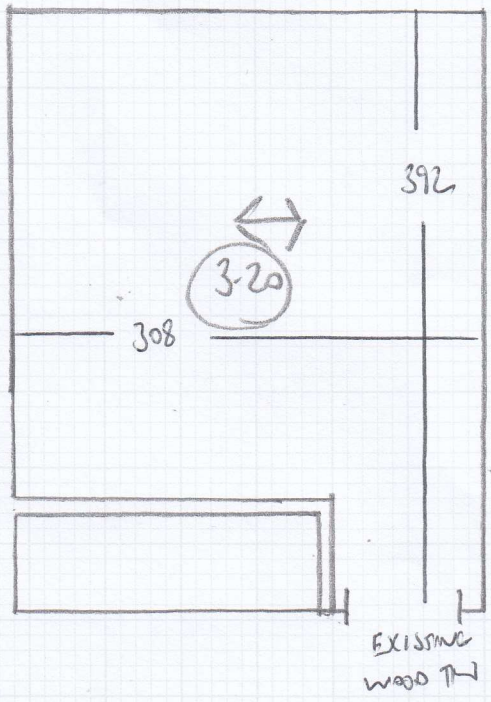

mrcarpet

F27372

Job No:

Name: JANIEC

Address: 23 ELLESMERE COURT

367 FULHAM RD SW10 9TN

Tel:                   

Sheet: 1 of 1

ARAGCA PLATINUM

3.20X5

F27372