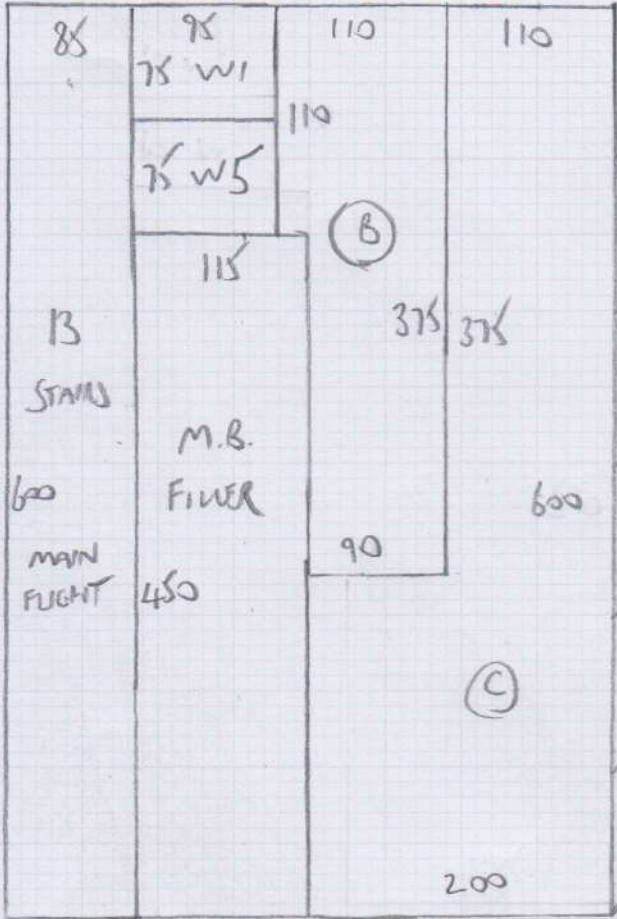

Job No: F27371  
 Name: BLAZE'S CO SD  
 Address: 102 FARM LANE  
 SW6 1QH  
 Tel:  
 Sheet: 1 OF 3

HANDI 638/18

HANDI 638/18 510  
 3-80 - TOP FLOOR REAR  
 4-50 - FIRST FLOOR FRONT  
 3-95 - FIRST FLOOR REAR  
 6-00 } CIP  
 5-30 }  
 5-10 }  
 28-65M

1-35 x 4MTR

FIRST FLOOR

Job No: F27377  
 Name: BUZZESCO LTD  
 Address: 102 FARM LANE  
 SW6 1QH  
 Tel:  
 Sheet: 2 OF 3

Job No: F27377  
 Name: BUZEX CO UD  
 Address: 102 FARM LANE  
 SW6 1QH

Tel:  
 Sheet: 3 OF 3

- / 1 W 93x46
- / 2 W 107x55
- 3 W 108x68
- / 4 W 78x55
- 6 STRS 77
- / 5 W 88x54
- 6 W 101x52
- 7 W 118x57
- 8 W 95x58
- FIF