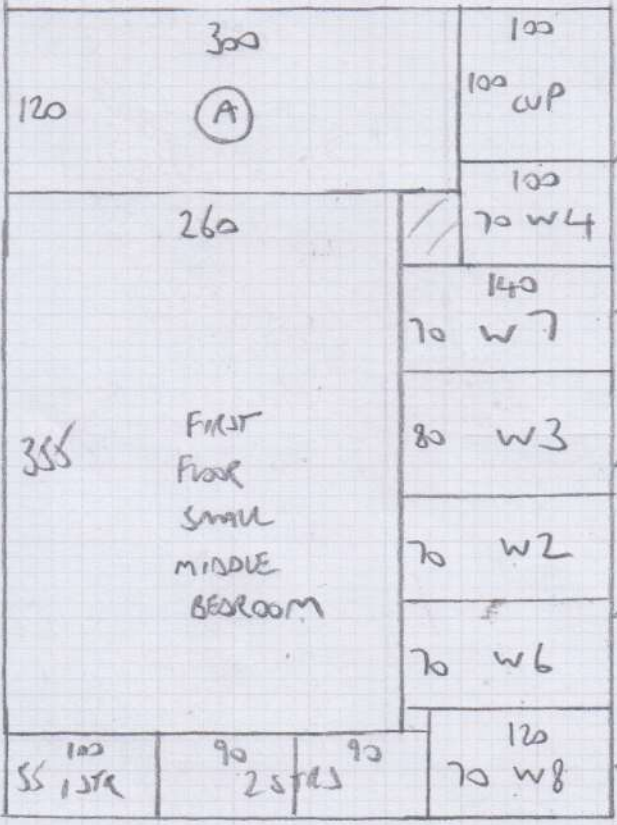

Job No: F27371  
 Name: BLAZE'S CO SD  
 Address: 102 FARM LANE  
 SW6 1QH  
 Tel:  
 Sheet: 1 OF 3

HANDI 638/18

HANDI 638/18 510  
 3-80 - TOP FLOOR REAR  
 4-50 - FIRST FLOOR FRONT  
 3-95 - FIRST FLOOR REAR  
 6-00 } CIP  
 5-30 }  
 5-10 }  
 28-65M

1-35 x 4MTR

FIRST FLOOR

Job No: F27377  
 Name: BUZZESCO LTD  
 Address: 102 FARM LANE  
 SW6 1QH  
 Tel:  
 Sheet: 2 OF 3

Job No: F27377  
 Name: BUZEX CO UD  
 Address: 102 FARM LANE  
 SW6 1QH

Tel:  
 Sheet: 3 OF 3

- / 1 W 93x46
- / 2 W 107x55
- 3 W 108x68
- / 4 W 78x55
- 6 STRS 77
- / 5 W 88x54
- 6 W 101x52
- 7 W 118x57
- 8 W 95x58
- FIF