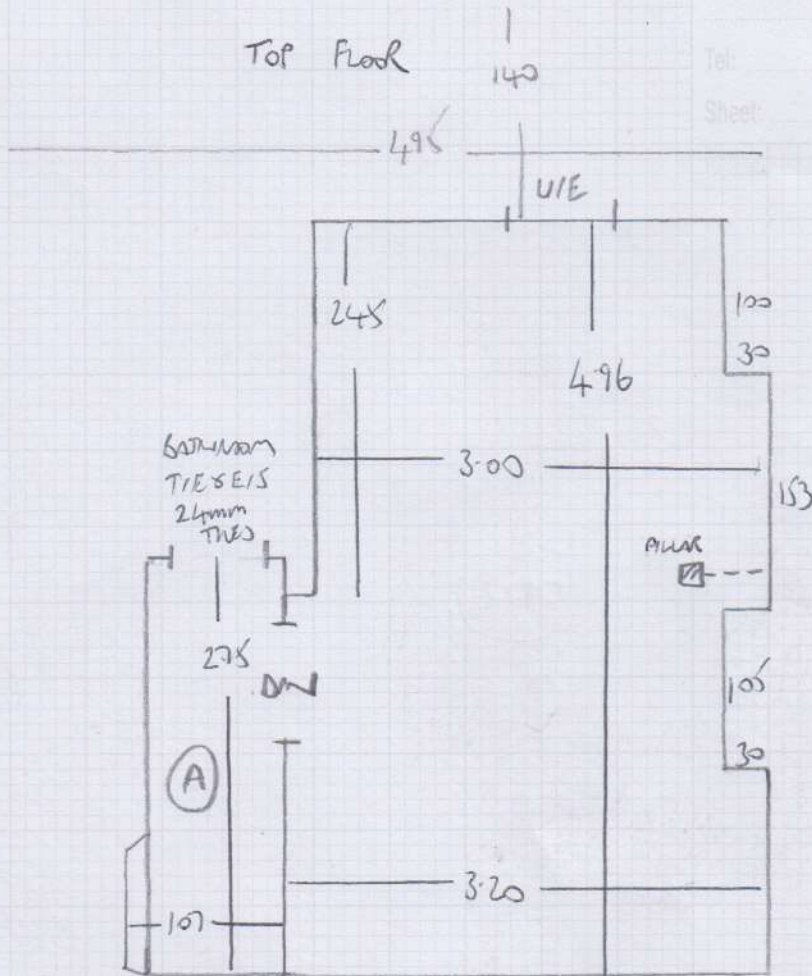

Job No: F27371  
 Name: BLAZE'S CO SD  
 Address: 102 FARM LANE  
 SW6 1QH  
 Tel:  
 Sheet: 1 OF 3

HANDI 638/18

HANDI 638/18 510  
 3-80 - TOP FLOOR REAR  
 4-50 - FIRST FLOOR FRONT  
 3-95 - FIRST FLOOR REAR  
 6-00 } CIP  
 5-30 }  
 5-10 }  
 28-65M

1-35 x 4MTR

FIRST FLOOR

Job No: F27377  
 Name: BUZZESCO LTD  
 Address: 102 FARM LANE  
 SW6 1QH  
 Tel:  
 Sheet: 2 OF 3

Job No: F27377  
 Name: BUZEX CO UD  
 Address: 102 FARM LANE  
 SW6 1QH

Tel:  
 Sheet: 3 OF 3

- / 1 W 93x46
- / 2 W 107x55
- 3 W 108x68
- / 4 W 78x55
- 6 STRS 77
- / 5 W 88x54
- 6 W 101x52
- 7 W 118x57
- 8 W 95x58
- FIF