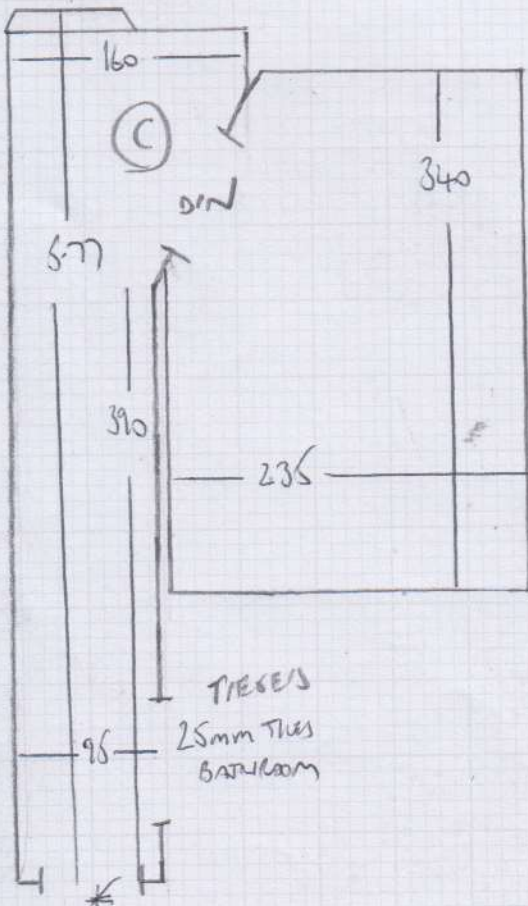

Job No: F27371  
 Name: BLAZE'S CO SD  
 Address: 102 FARM LANE  
 SW6 1QH  
 Tel:  
 Sheet: 1 OF 3

HANDI 638/18

HANDI 638/18 510  
 3-80 - TOP FLOOR REAR  
 4-50 - FIRST FLOOR FRONT  
 3-95 - FIRST FLOOR REAR  
 6-00 } CIP  
 5-30 }  
 5-10 }  
 28-65M

1-35 x 4MTR

FIRST FLOOR

Job No: F27377  
 Name: BUZZESCO LTD  
 Address: 102 FARM LANE  
 SW6 1QH  
 Tel:  
 Sheet: 2 OF 3

Job No: F27377  
 Name: BUZEX CO UD  
 Address: 102 FARM LANE  
 SW6 1QH

Tel:  
 Sheet: 3 OF 3

- / 1 W 93x46
- / 2 W 107x55
- 3 W 108x68
- / 4 W 78x55
- 6 STRS 77
- / 5 W 88x54
- 6 W 101x52
- 7 W 118x57
- 8 W 95x58
- FIF