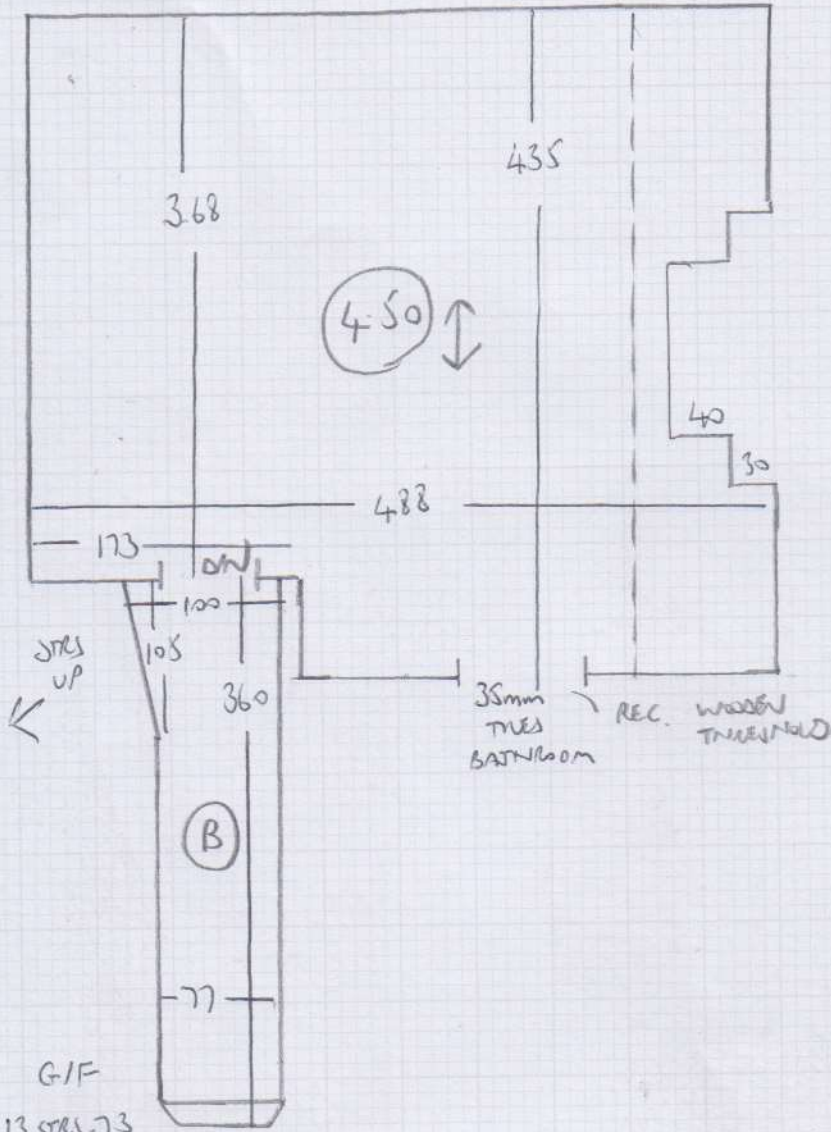

Job No: F27371  
 Name: BLAZE'S CO SD  
 Address: 102 FARM LANE  
 SW6 1QH  
 Tel:  
 Sheet: 1 OF 3

HANDI 638/18

HANDI 638/18 510  
 3-80 - TOP FLOOR REAR  
 4-50 - FIRST FLOOR FRONT  
 3-95 - FIRST FLOOR REAR  
 6-00 } CIP  
 5-30 }  
 5-10 }  
 28-65M

1-35 x 4MTR

FIRST FLOOR

Job No: F27377  
 Name: BUZZESCO LTD  
 Address: 102 FARM LANE  
 SW6 1QH  
 Tel:  
 Sheet: 2 OF 3

Job No: F27377  
 Name: BUZEX CO UD  
 Address: 102 FARM LANE  
 SW6 1QH

Tel:  
 Sheet: 3 OF 3

- / 1 W 93x46
- / 2 W 107x55
- 3 W 108x68
- / 4 W 78x55
- 6 STRS 77
- / 5 W 88x54
- 6 W 101x52
- 7 W 118x57
- 8 W 95x58
- FIF