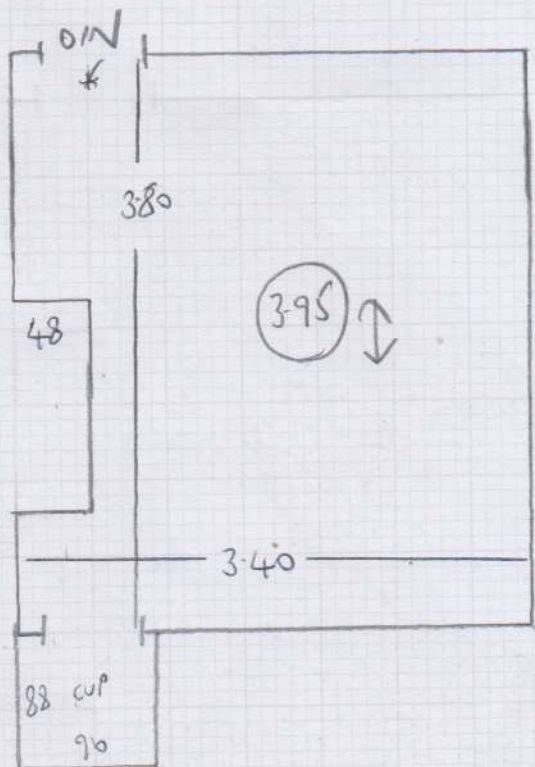

Job No: F27371  
 Name: BLAZE'S CO SD  
 Address: 102 FARM LANE  
 SW6 1QH  
 Tel:  
 Sheet: 1 OF 3

HANDI 638/18

HANDI 638/18 510  
 3-80 - TOP FLOOR REAR  
 4-50 - FIRST FLOOR FRONT  
 3-95 - FIRST FLOOR REAR  
 6-00 } CIP  
 5-30 }  
 5-10 }  
 28-65M

1-35 x 4MTR

FIRST FLOOR

Job No: F27377  
 Name: BUZZESCO LTD  
 Address: 102 FARM LANE  
 SW6 1QH  
 Tel:  
 Sheet: 2 OF 3

Job No: F27377  
 Name: BUZEX CO UD  
 Address: 102 FARM LANE  
 SW6 1QH

Tel:  
 Sheet: 3 OF 3

- / 1 W 93x46
- / 2 W 107x55
- 3 W 108x68
- / 4 W 78x55
- 6 STRS 77
- / 5 W 88x54
- 6 W 101x52
- 7 W 118x57
- 8 W 95x58
- FIF