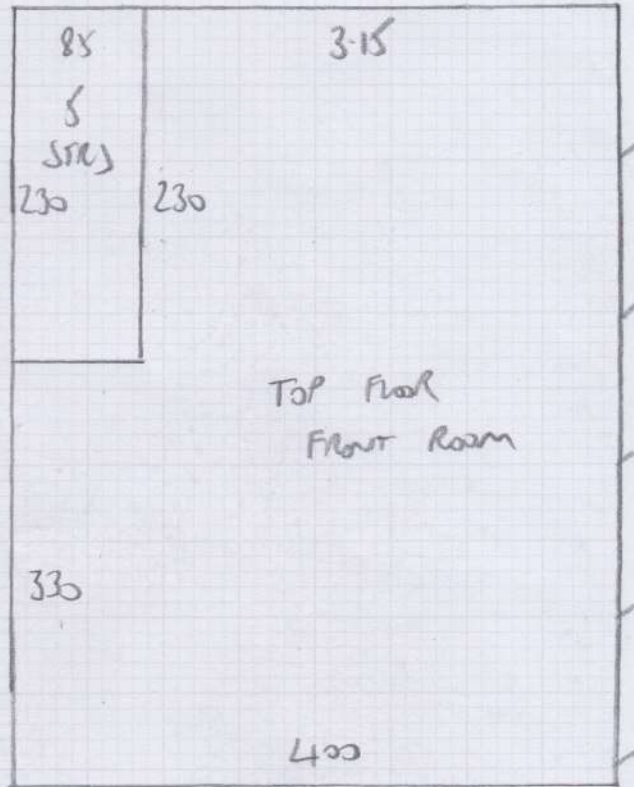

Job No: F27371  
 Name: BLAZE'S CO SD  
 Address: 102 FARM LANE  
 SW6 1QH  
 Tel:  
 Sheet: 1 OF 3

HANDI 638/18

HANDI 638/18 510  
 3-80 - TOP FLOOR REAR  
 4-50 - FIRST FLOOR FRONT  
 3-95 - FIRST FLOOR REAR  
 6-00 } CIP  
 5-30 }  
 5-10 }  
 28-65M

1-35 x 4MTR

FIRST FLOOR

Job No: F27377  
 Name: BUZZESCO LTD  
 Address: 102 FARM LANE  
 SW6 1QH  
 Tel:  
 Sheet: 2 OF 3

Job No: F27377  
 Name: BUZEX CO UD  
 Address: 102 FARM LANE  
 SW6 1QH

Tel:  
 Sheet: 3 OF 3

- / 1 W 93x46
- / 2 W 107x55
- 3 W 108x68
- / 4 W 78x55
- 6 STRS 77
- / 5 W 88x54
- 6 W 101x52
- 7 W 118x57
- 8 W 95x58
- FIF