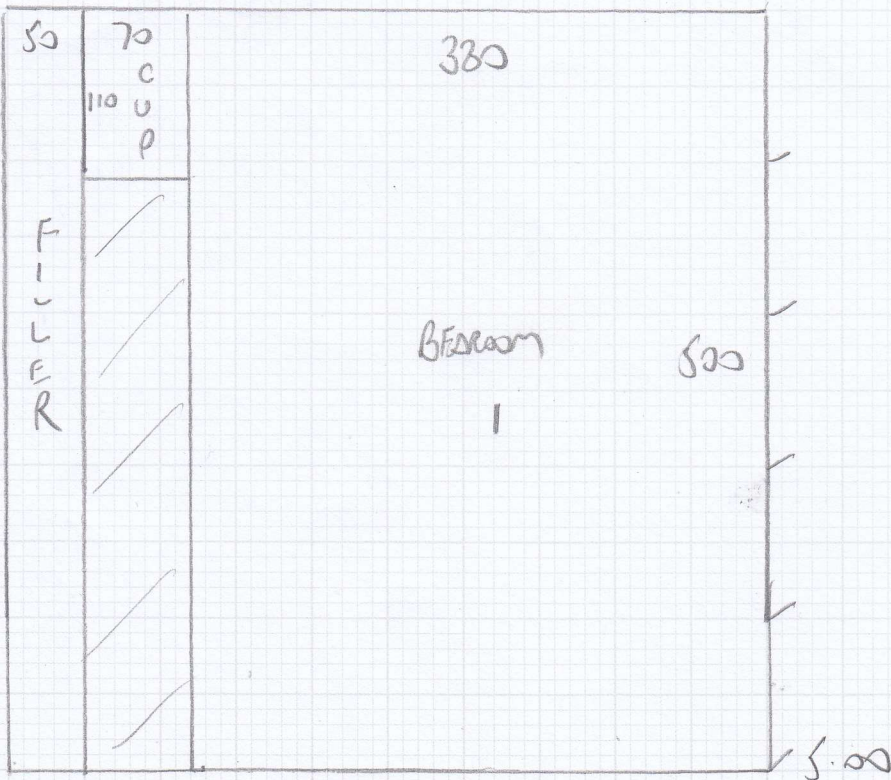

Job No: F27391

Name: WR PROPERTY

Address: 1 NICHOLS WALK
 SW18 1JS

Tel:

Sheet: 1 of 2

2.85 BED 2

6.45 } CIP
 5.00 }

14.30 x 5.00

= 71.5m²

mrcarpet

DESIGNER FLOOR PLANS

Job No: F27391

Name: WR PROPERTY

Address: 1 NICKOLS WALK
SW18 1JS

Tel:

Sheet: 2 of 2