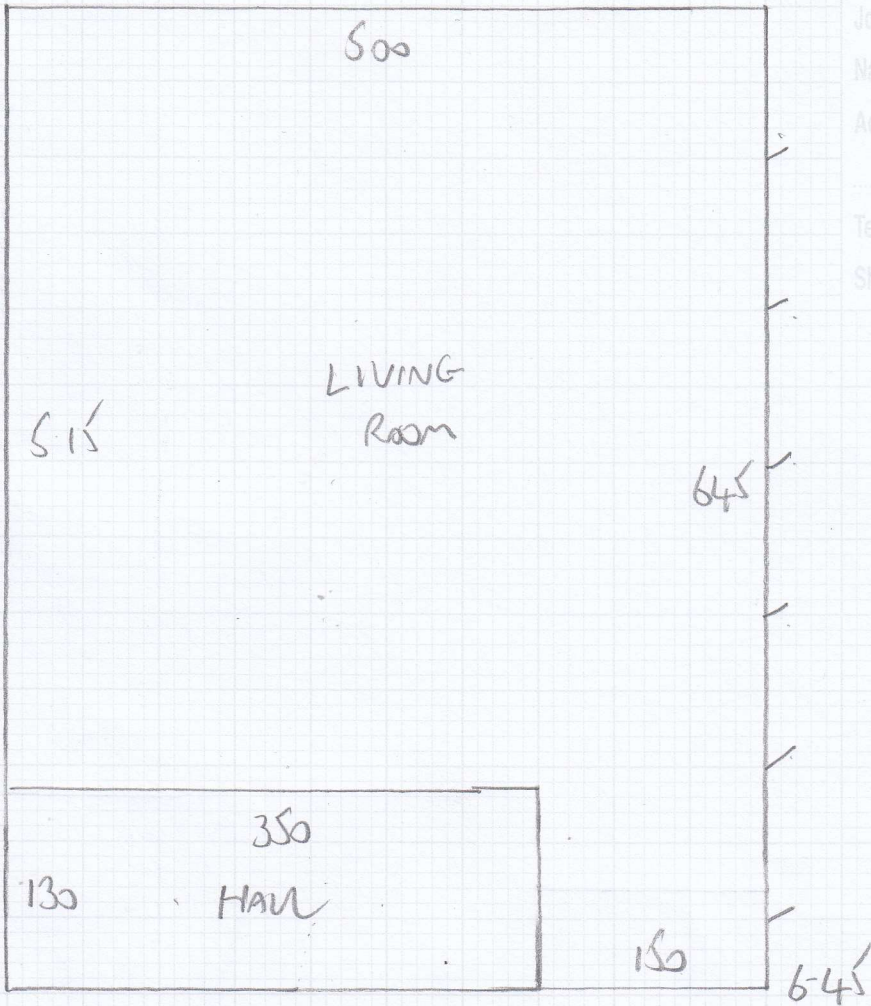

Job No: F27391

Name: WR PROPERTY

Address: 1 NICHOLS WALK
 SW18 1JS

Tel:

Sheet: 1 of 2

2.85 BED 2

6.45 } CIP
 5.00 }

14.30 x 5.00

= 71.5m²

mrcarpet

DESIGNER FLOOR PLANS

Job No: F27391

Name: WR PROPERTY

Address: 1 NICKOLS WALK
SW18 1JS

Tel:

Sheet: 2 of 2