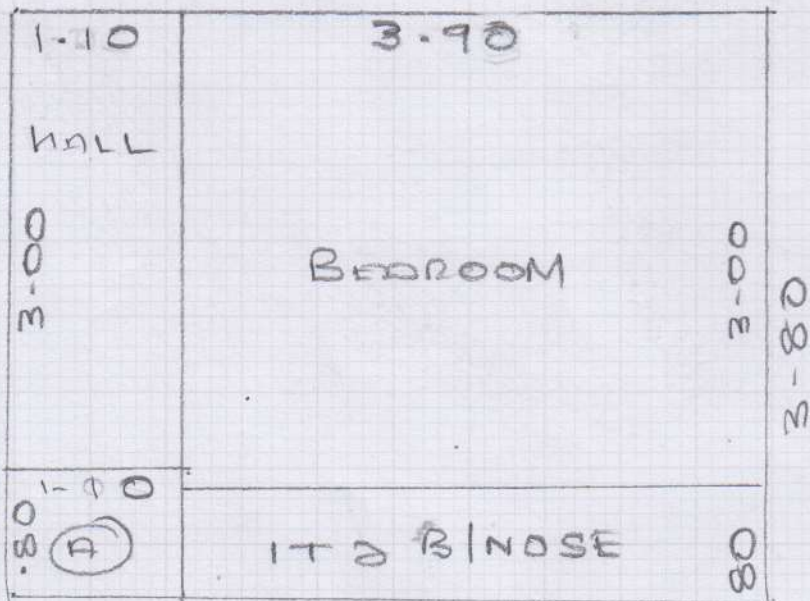

Job No: FL7399
 Name: MOORHOUSE
 Address: FINTB 143 GREYHOUND
 RD W6 8NJ
 Tel:
 Sheet: 1 OF 2

WINDSOR 142
 LIVING ROOM 4-50 x 5MTR
 PLAN 3-80 x 5MTR

Job No: F27399
 Name: MOORHOUSE
 Address: FLAT B 143 GREYHOUND RD
 W6 8NJ

Tel:
 Sheet: 2 OF 2

4-50 x SMTR
 3-50 x SMTR