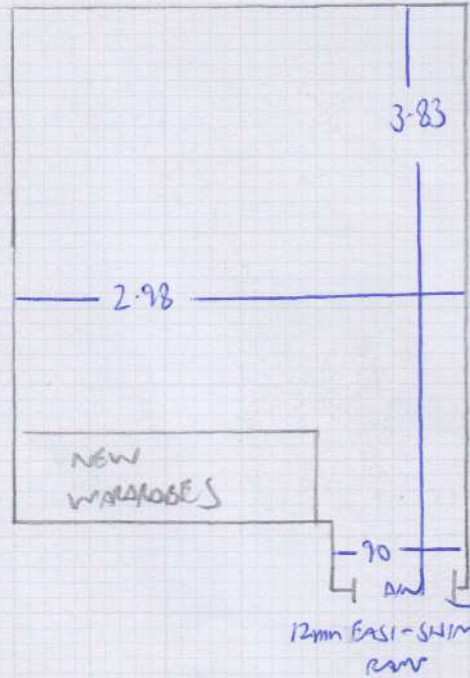

Job No: F27402
Name: MORE
Address: 5 BODARLEY TERRACE
SW6 6QE
Tel:
Sheet: 1 OF 1

FIRST FLOOR REAR BEDROOM

BOSTON
BOS -
3.15 X 4.00
= 12.6m²

- + NEW 1.00m X 1.00m DOORWAY,
- + ALLOW TO REFIT TO BUILDERS THRESHOLD IN NEW BATHROOM