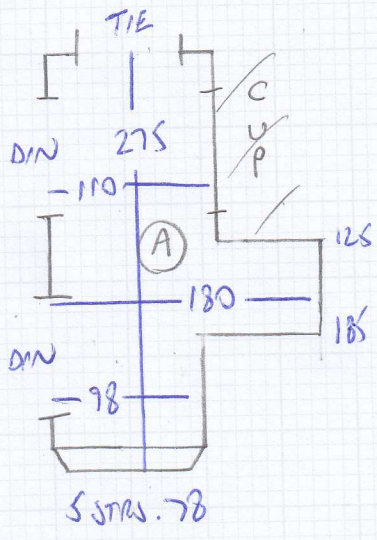

mrcarpet
 Job No: F27405
 Name: HIGGINS
 Address: 19 BOVINGDON ROAD
 SW6 2AP
 Tel:
 Sheet: 1 of 1

5 STRS - 78

7 STRS 79
 1 W 82x59
 2 W 112x62
 3 W 117x75
 FIF *

6 STRS - 75

GIF
 BN 93x45
 10 STRS - 75

Doors
 135x117
 + NEW 117 SW