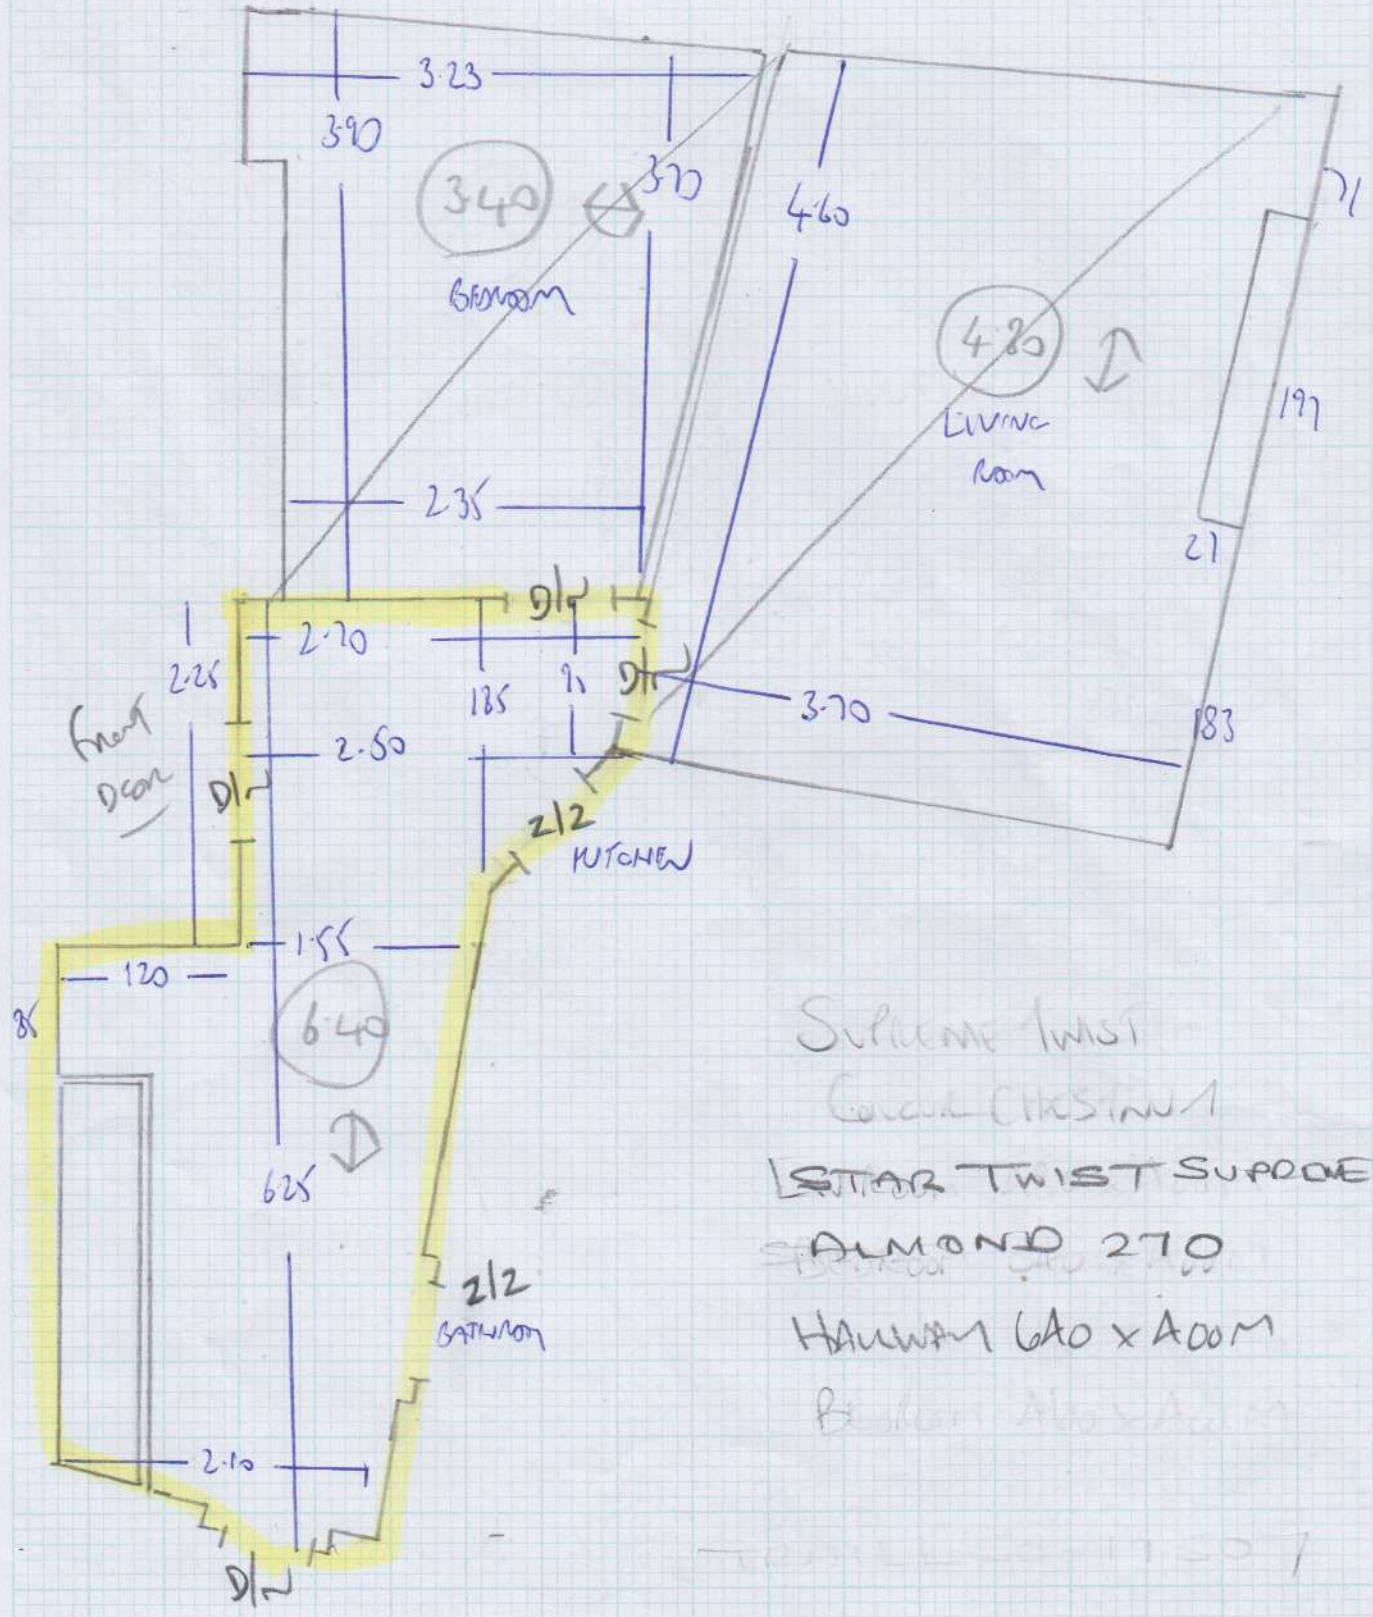

Job No: F27410  
 Name: RONALD  
 Address: 5 RICHMOND MANIONS  
 LOWER RICHMOND RD SWISSEL  
 Tel:  
 Sheet: 1 of 1

Supreme Twist  
 Coral Christmas  
 LSTAR TWIST SUPRAE  
 ALMOND 270  
 HAWAII 6A0 x A00M  
 Boston Almond

01112007