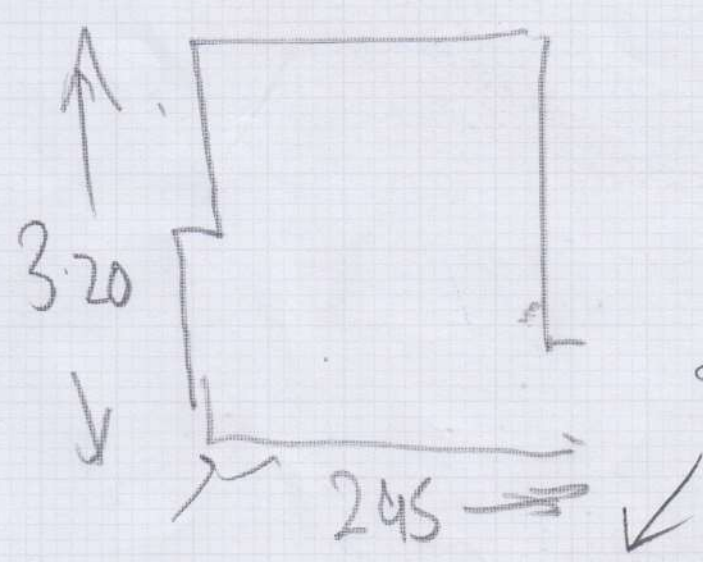

Job No: F27416
Name: Nick O'Hara
Address: 33 PARFLOY ST
LONDON SW6 9EW
Tel:
Sheet: 1 of 1

SILKEN VELVET
CHIC CULCITE
3-25 x SMTR
* SECONDS *

NEW ORDER. W/HT + PLS. ADD

Rug 2

SILKEN VELVET
CHIC CULCITE
3-10 x SMTR
* SECONDS *
CUT DOWN TO
3-10 x 3-50