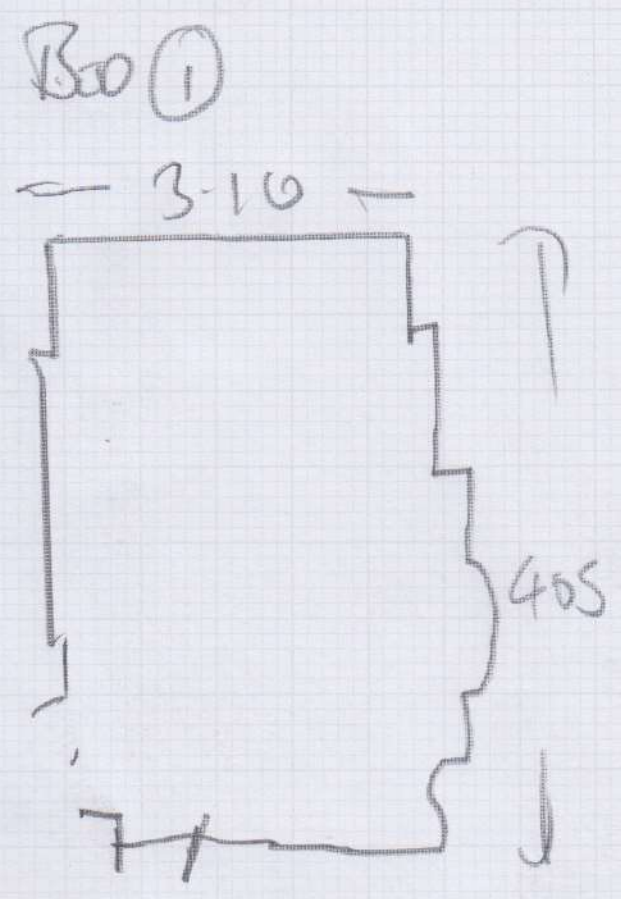

Job No: F27416
Name: Nick O'Hara
Address: 33 PARFLOY ST
LONDON SW6 9EW
Tel:
Sheet: 1 of 1

SILKEN VELVET
CHIC CULCITE
3-25 x SMTR
* SECONDS *

NEW ORDER. W/HT + PLS. ADD

Rug 2

SILKEN VELVET
CHIC CULCITE
3-10 x SMTR
* SECONDS *
CUT DOWN TO
3-10 x 3-50