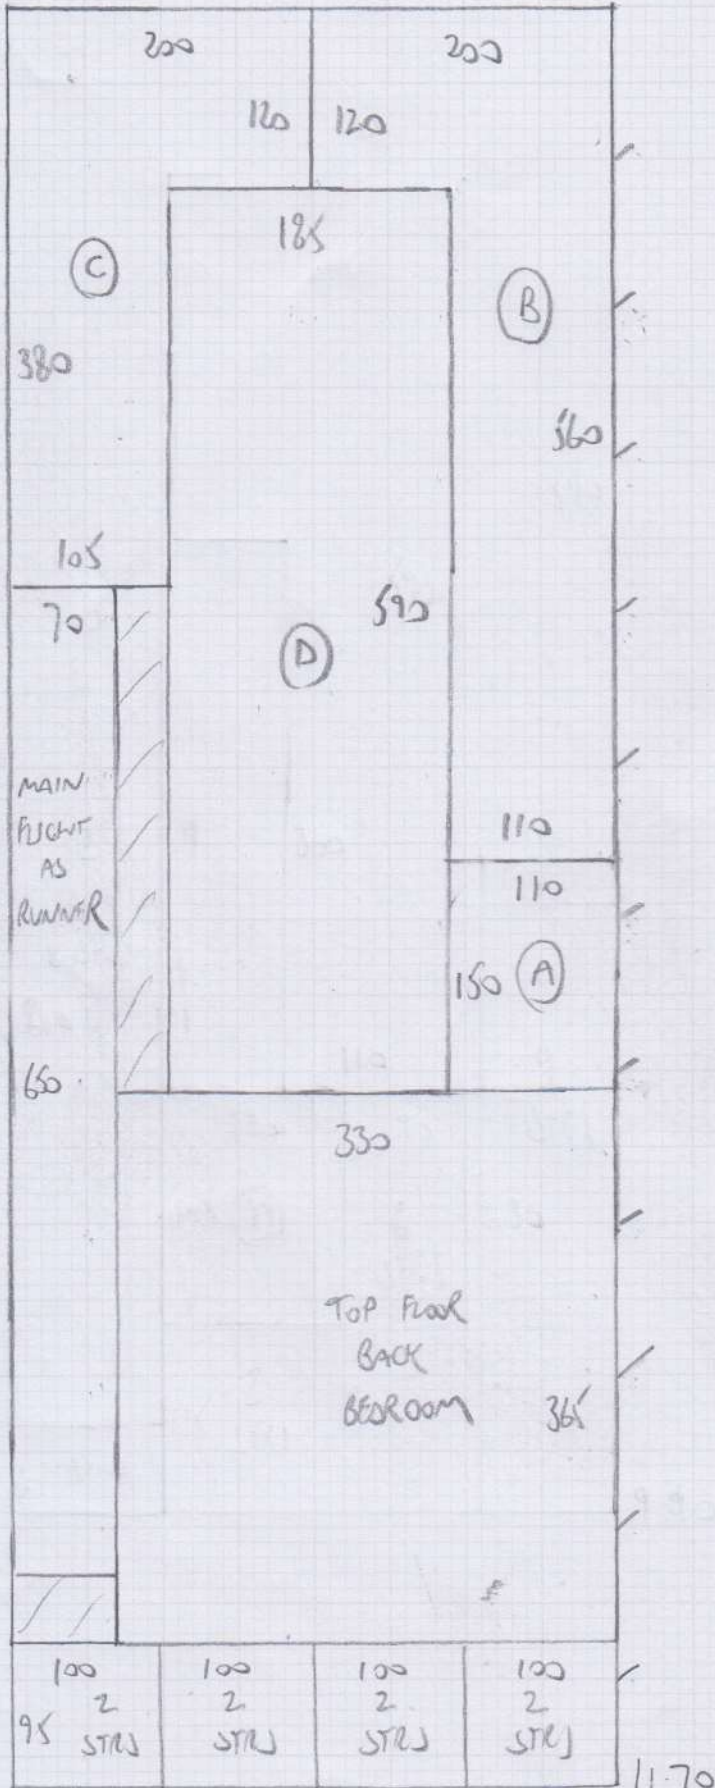

Job No: F27417  
 Name: BYRON - EVANS  
 Address: 14 FEWTRIDGE ROAD  
 SW16 6DR  
 Tel:  
 Sheet: 1 OF 4

Job No: F2747  
Name: BYRON-EVANS  
Address: 14 FERTHARPE ROAD  
SW16 6DR  
Tel:  
Sheet: 2 OF 4

11.70m  
5.70m

$17.40m \times 4.00m = 69.6m^2$

2122  
QUICKSILVER  
C10.60  
C28-25 SIP

LEWIS ABBOTT  
FLATWEAVE HERRINGBONE  
2122 QUICKSILVER

Job No: F27417  
 Name: BYRON - EVANS  
 Address: 14 FEINTHORPE ROAD  
 SW16 6DR  
 Tel:  
 Sheet: 3 OF 4

GIF  
 2x 92 x 65 } 6000  
 12 STRS 78 } RUNNER

TOP FLOOR

Job No: F2747  
 Name: BYRON - EVANS  
 Address: 14 FEINTHORPE ROAD  
 SW16 6DR  
 Tel:  
 Sheet: 4 OF 4