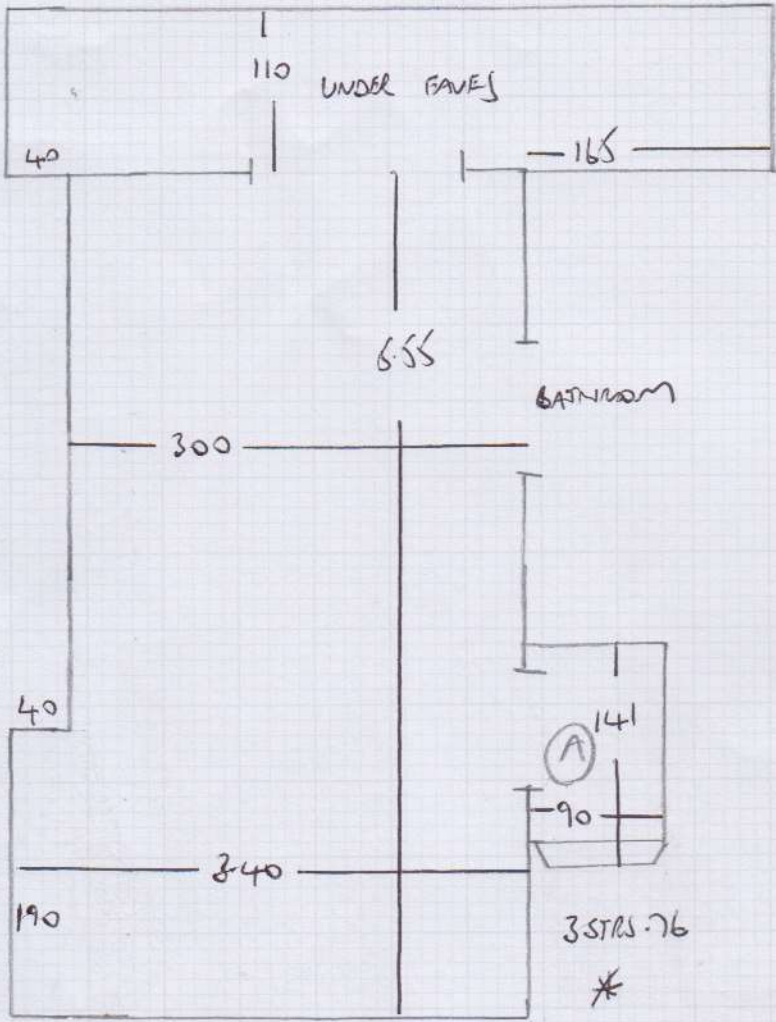

11.70m  
5.70m

$17.40m \times 4.00m = 69.6m^2$

2122  
QUICKSILVER  
C10.60  
C28-25 SIP

LEWIS ABBOTT  
FLATWEAVE HERRINGBONE  
2122 QUICKSILVER

Job No: F27417  
 Name: BYRON - EVANS  
 Address: 14 FEINTHORPE ROAD  
 SW16 6DR  
 Tel:  
 Sheet: 3 OF 4

GIF  
 2x 92 x 65 } 6000  
 12 STRS 78 } RUNNER

TOP FLOOR

Job No: F2747  
 Name: BYRON - EVANS  
 Address: 14 FEINTHORPE ROAD  
 SW16 6DR  
 Tel:  
 Sheet: 4 OF 4