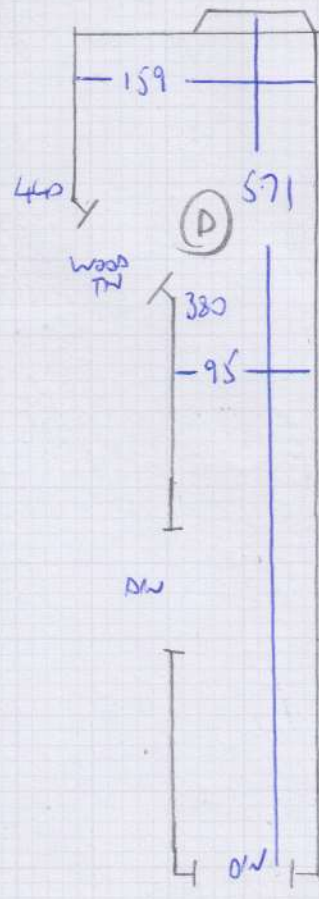

11.70m  
5.70m

$17.40m \times 4.00m = 69.6m^2$

2122  
QUICKSILVER  
C10.60  
C28-25 SIP

LEWIS ABBOTT  
FLATWEAVE HERRINGBONE  
2122 QUICKSILVER

Job No: F27417  
 Name: BYRON - EVANS  
 Address: 14 FEINTHORPE ROAD  
 SW16 6DR  
 Tel:  
 Sheet: 3 OF 4

GIF  
 2x 92 x 65 } 6000  
 12 STRS 78 } RUNNER

TOP FLOOR

Job No: F2747  
 Name: BYRON - EVANS  
 Address: 14 FEINTHORPE ROAD  
 SW16 6DR  
 Tel:  
 Sheet: 4 OF 4