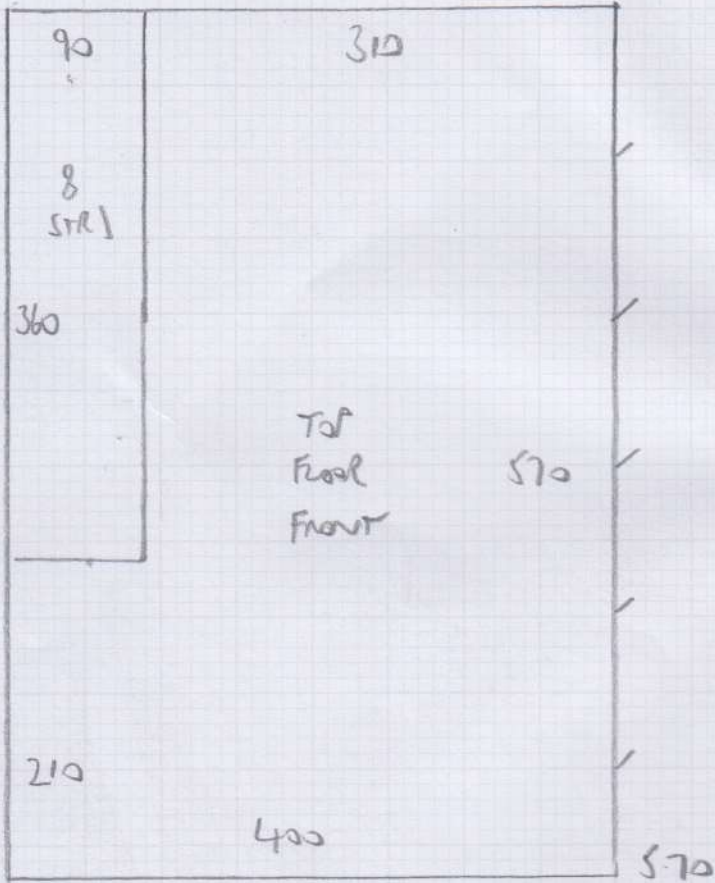

11.70m  
5.70m

$17.40m \times 4.00m = 69.6m^2$

2122  
QUICKSILVER  
C10.60  
C28-25 SIP

LEWIS ABBOTT  
FLATWEAVE HERRINGBONE  
2122 QUICKSILVER

Job No: F27417  
 Name: BYRON - EVANS  
 Address: 14 FEINTHORPE ROAD  
 SW16 6DR  
 Tel:  
 Sheet: 3 OF 4

GIF  
 2x 92 x 65 } 6000  
 12 STRS 78 } RUNNER

TOP FLOOR

Job No: F2747  
 Name: BYRON - EVANS  
 Address: 14 FEINTHORPE ROAD  
 SW16 6DR  
 Tel:  
 Sheet: 4 OF 4