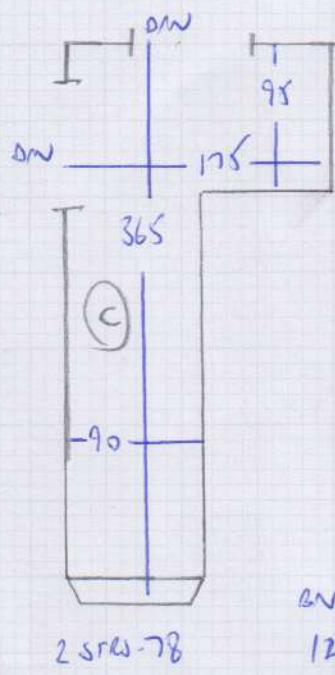

Job No: F27417  
 Name: BYRON - EVANS  
 Address: 14 FEWTRIDGE ROAD  
 SW16 6DR  
 Tel:  
 Sheet: 1 OF 4

Job No: F2747  
Name: BYRON-EVANS  
Address: 14 FERTHARPE ROAD  
SW16 6DR  
Tel:  
Sheet: 2 OF 4

11.70m  
5.70m

$17.40m \times 4.00m = 69.6m^2$

2122  
QUICKSILVER  
C10.60  
C28-25 SIP

LEWIS ABBOTT  
FLATWEAVE HERRINGBONE  
2122 QUICKSILVER

Job No: F27417  
 Name: BYRON - EVANS  
 Address: 14 FEINTHORPE ROAD  
 SW16 6DR  
 Tel:  
 Sheet: 3 OF 4

GIF  
 2x 92 x 65 } 6000  
 12 STRS 78 } RUNNER

TOP FLOOR

Job No: F2747  
 Name: BYRON - EVANS  
 Address: 14 FEINTHORPE ROAD  
 SW16 6DR  
 Tel:  
 Sheet: 4 OF 4