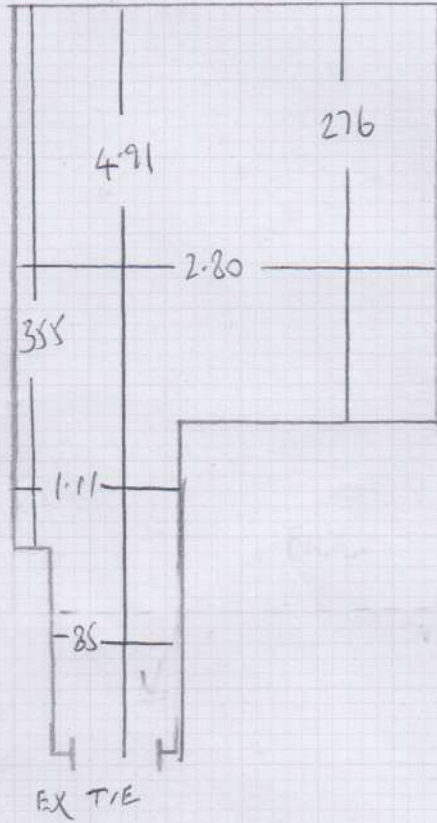

Job No: F27421
 Name: CREEP
 Address: SOA DELORME STREET
 WIL 4DT
 Tel:
 Sheet: 1 of 1

MAGNIFICENT
 BRONZE-CLOUD

2.95M X 5.00M = 14.85M²