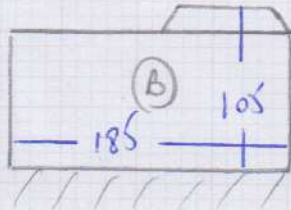

Job No: F27426
 Name: BRND
 Address: 44 BASSEIN PARK RD
 W12 9RZ
 Tel:
 Sheet: 1 OF 1

TOP LANDING

7 STRS - 80 FIF
 8 STRS - 90

BASEMENT FIGHT

RIBS 6x17

- 1 W 82x58
- 2 W 103x67
- 3 W 71x65

7 STRS 74
 SN 97x45
 BASEMENT