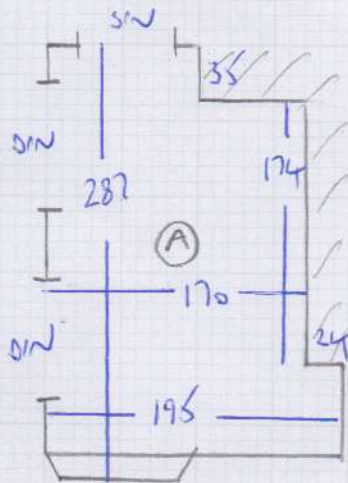

Job No: F27426
 Name: BRND
 Address: 44 BASSEIN PARK RD
 W12 9RZ
 Tel:
 Sheet: 1 OF 1

TOP LANDING

7 STRS - 80 FIF
 8 STRS - 90

BASEMENT FIGHT

RIBS 6x17

- 1 W 82x58
- 2 W 103x67
- 3 W 71x65

7 STRS 74
 SN 97x45
 BASEMENT