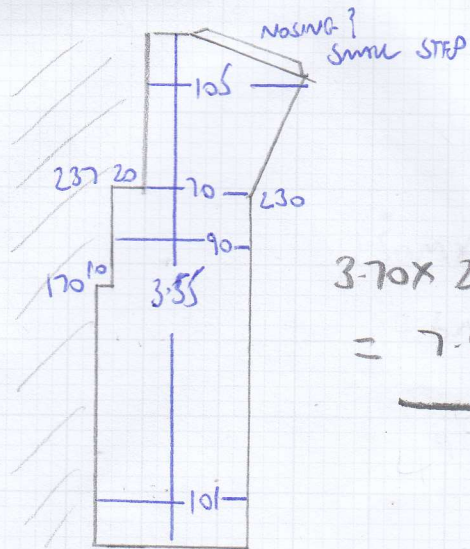

F29676

Job No: ~~5216~~
Name: MASH & PARSONS
Address: 1A EDITH VILLAS
SW16 2QA

Tel:
Sheet: 1 - 1

3.20 x 4.00
3.20 x 5.00

BATHROOM

3.70 x 2.00
= 7.4m²

REAR EXISTING

12.8