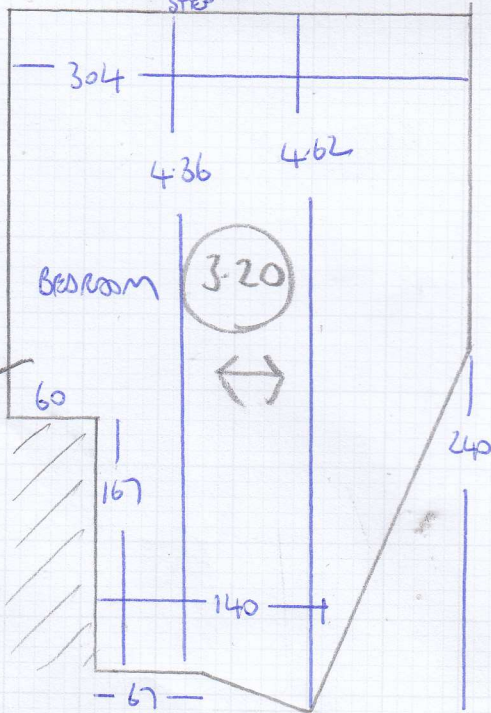

F29676

Job No: ~~5216~~
Name: MASH & PARSONS
Address: 1A EDITH VILLAS
SW16 2QA

Tel:
Sheet: 1 - 1

3.20 x 4.00
3.20 x 5.00

BATHROOM

3.70 x 2.00
= 7.4m²

REAR EXISTING

12.8