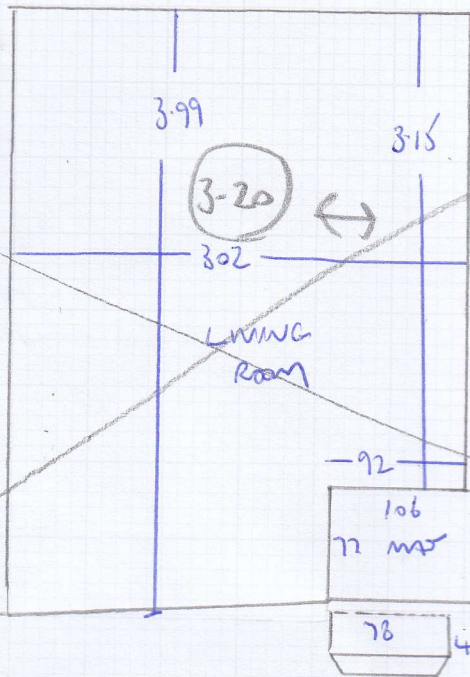

F29676

Job No: ~~5216~~
Name: MASH & PARSONS
Address: 1A EDITH VILLAS
SW16 2QA

Tel:
Sheet: 1 - 1

3.20 x 4.00
3.20 x 5.00

BATHROOM

3.70 x 2.00
= 7.4m²

REAR EXISTING

12.8