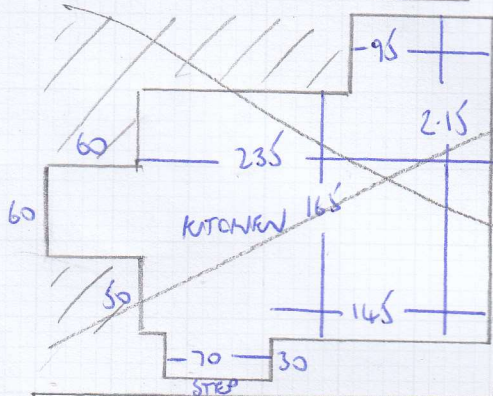

F29676

Job No: ~~5216~~
Name: MASH & PARSONS
Address: 1A EDITH VILLAS
SW16 2QA

Tel:
Sheet: 1 - 1

3.20 x 4.00
3.20 x 5.00

BATHROOM

3.70 x 2.00
= 7.4m²

REAR EXISTING

12.8