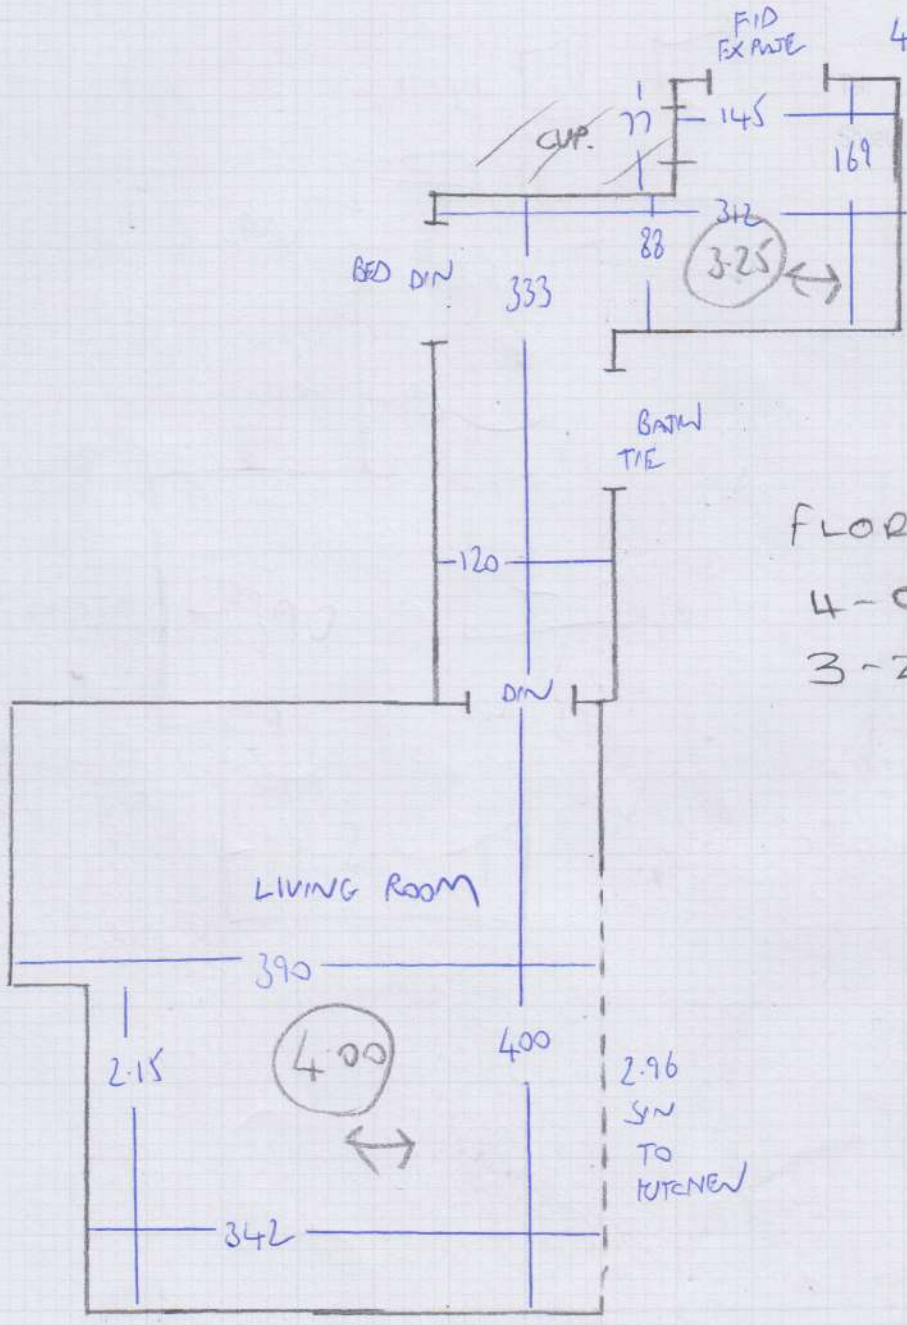

F26822
FINNIS
FWJ 37 BENEFIT COURT
49 LILIE RD SW61UA

Job No: F26822
Name: FINNIS
Address: Flat 37 BENEFIT COURT
49 LILLY RD SW6 1UA

1 OF 1

FLORENCE FLO-07
4-00 x SMTR
3-25 x SMTR