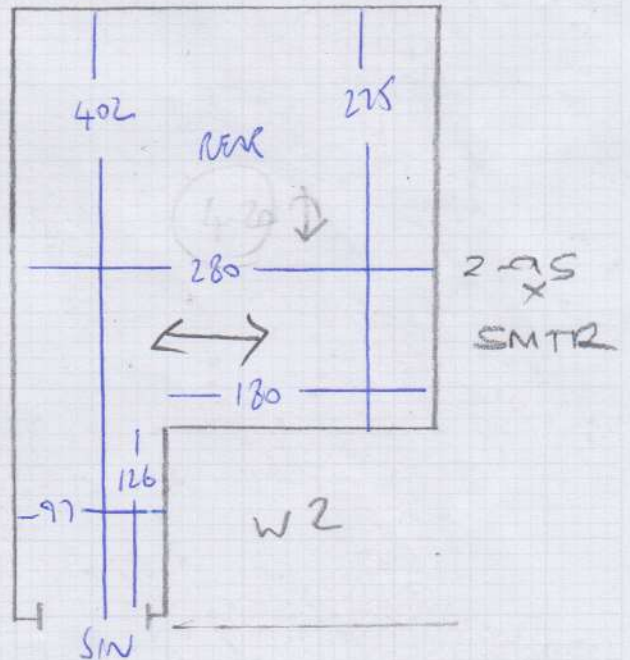

Job No: F27111 Please quote on invoice

Description of Carpet: Chelsea Englewood (130)

Carpet Finish: Top Taping SIDES ONLY

Number of Pieces: 3

Sizes to be cut to: (if applicable) 2.00m x 55cm X 2 & 2.35m x 55cm

Runner Lengths for Taping: Please check before sewing

Date for collection: 05 February 2020 Required back by: 12 February 2020

Collection From: Warehouse Return To: Warehouse

If Tape Selected	Supplied By	Kaisha	
Colour of tape: HB-8332	Size of Tape:	120mm	Amount Visible on Top: 55mm
If Whipping:			
Colour of Whipping:			

(SAVANNAH 130) 1-50 x SMTR
 55CM RUNNER

Match up
 Pattern
 AS 4 PIECES
 FOR RUNNER

TOP FLOOR

mrcarpet
 Job No: F26993 F27111
 Name: ~~COLONEL~~ PVAD
 Address: 16 TENNYSON ROAD
 NW6 7SA ✓
 Tel:
 Sheet: 2 OF 2

- 1 W 67x66
- 2 W 105x75
- 8 STR 69x47

FIRST FLOOR

RUSEA 67x16
 12 STR 72 (RUNNER)
 G1F

1-50 x SMTR