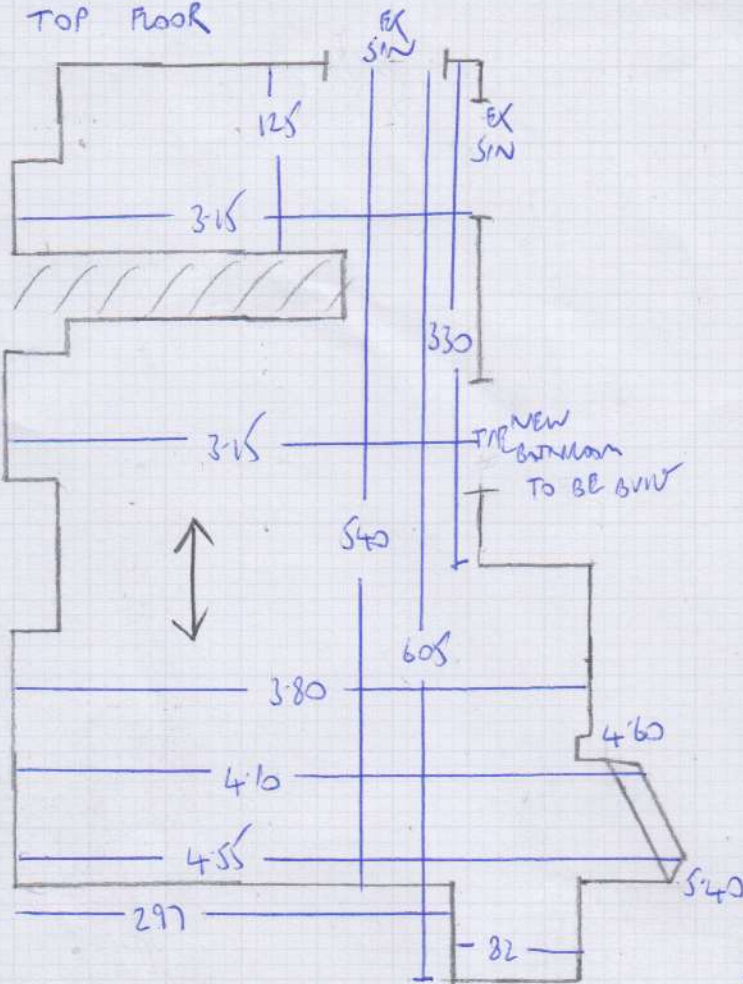

Runner Lengths for Taping: Please check before sewing

Date for collection: 05 February 2020 Required back by: 12 February 2020

Collection From: Warehouse Return To: Warehouse

If Tape Selected	Supplied By	Kaisha	
Colour of tape: HB-8332	Size of Tape:	120mm	Amount Visible on Top: 55mm
If Whipping:			
Colour of Whipping:			

(SAVANNAH 130) 1-50 x SMTR
 55CM RUNNER

Match up
 Pattern
 AS 4 PIECES
 FOR RUNNER

TOP FLOOR

mrcarpet
 Job No: F26993 F27111
 Name: ~~COLONEL~~ PVAD
 Address: 16 TENNYSON ROAD
 NW6 7SA ✓
 Tel:
 Sheet: 2 OF 2

- 1 W 67x66
- 2 W 105x75
- 8 STR 69x47

FIRST FLOOR

RUSEA 67x16
 12 STR 72 (RUNNER)
 G1F

1-50 x SMTR