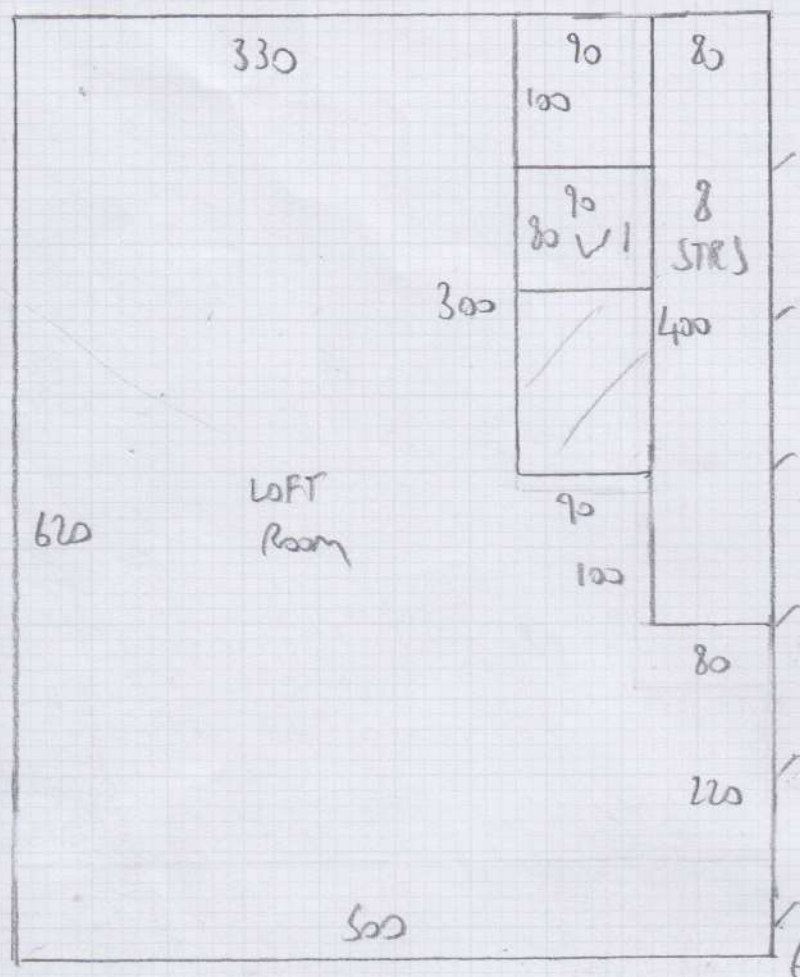

Job No: F24111
Name: PVAD LTD
Address: 16 TENNYSON ROAD
NW6 7SA
Tel:
Sheet: 1 OF 2