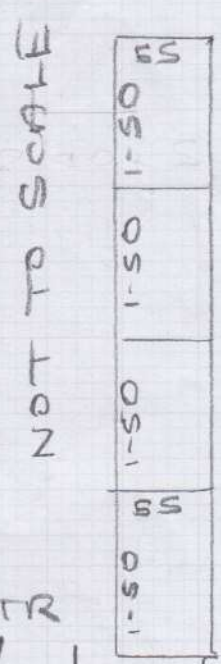

- ALREADY CUT OS/12/19 *
- 380 ARABICA TRUFFLE
- PLAN 6-20 x SMTR
- MIDDLE 3-10 x SMTR
- REAR 2-95 x SMTR

RUNNER
CHELSEA ENGLEWOOD

(SAVANNAH 130) 1-50 x SMTR
55CM RUNNER