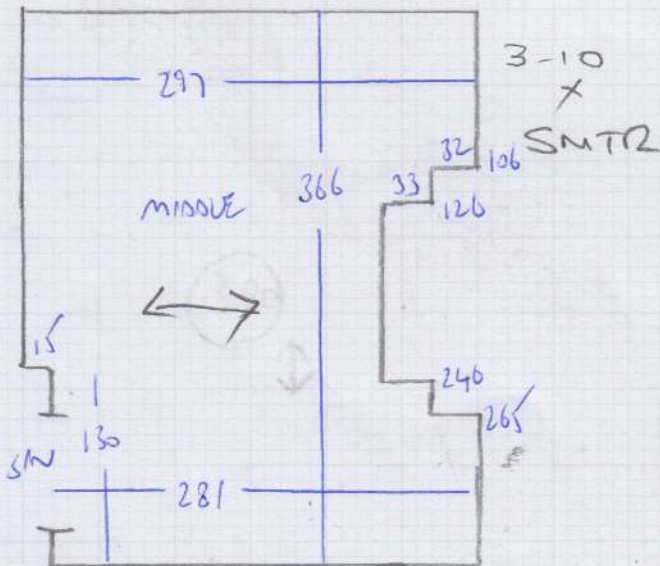

Runner Lengths for Taping: Please check before sewing

Date for collection: 05 February 2020 Required back by: 12 February 2020

Collection From: Warehouse Return To: Warehouse

If Tape Selected	Supplied By	Kaisha	
Colour of tape: HB-8332	Size of Tape:	120mm	Amount Visible on Top: 55mm
If Whipping:			
Colour of Whipping:			

(SAVANNAH 130) 1-50 x SMTR
 55CM RUNNER

Match up
 Pattern
 AS 4 PIECES
 FOR RUNNER

TOP FLOOR

mrcarpet
 Job No: F26993 F27111
 Name: ~~COLONEL~~ PVAD
 Address: 16 TENNYSON ROAD
 NW6 7SA ✓
 Tel:
 Sheet: 2 OF 2

- 1 W 67x66
- 2 W 105x75
- 8 STR 69x47

FIRST FLOOR

RUSEA 67x16
 12 STR 72 (RUNNER)
 G1F

1-50 x SMTR