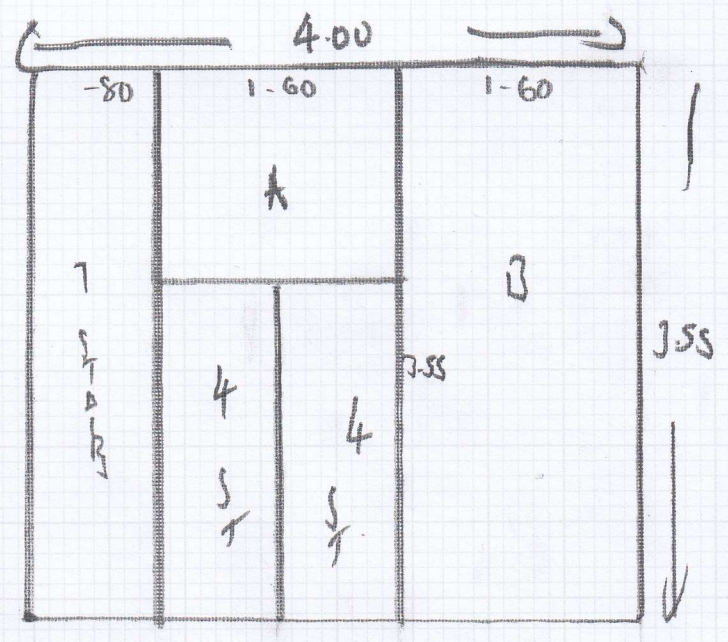

BASEMENT

5 STAIRS -67

6 STAIRS -68

Job No: F 27262
Name: HAMWEE
Address: 48 HASKELL STREET
LONDON SW3 2LR
Tel: 0710-263207
Sheet: 1 of 1

3.55 x 4 WINDOW 1.42

TOP FLOOR

3.55 x 4 ARMED 115

All EXISTING
CONCRETE FIXINGS