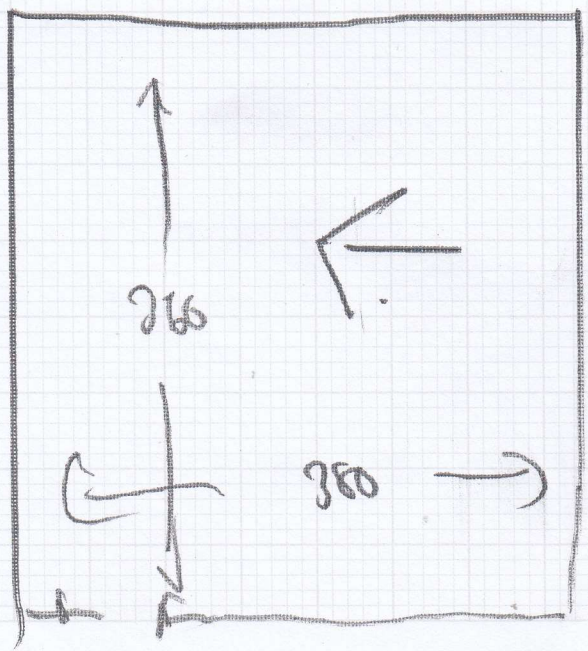

BASEMENT

5 STAIRS -67

6 STAIRS -68

Job No: F 27262
Name: HAMWEE
Address: 48 HASKELL STREET
LONDON SW3 2LR
Tel: 0710-263207
Sheet: 1 of 1

3.55 x 4 WINDOW 1.42

TOP FLOOR

3.55 x 4 ARMED 115

All EXISTING
CONCRETE FIXINGS