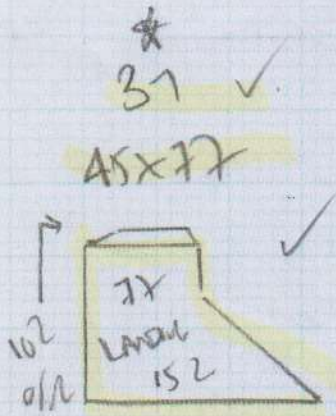

~~25599~~ F273014
 BAIVES
 AT WESTERN ROAD
 SW18 2EF
 10 F 1
~~3 of 5~~

45 x 77 ✓
 W 75 x 102 ✓

WOOL
 GENEVA
 STORM

SM			
90	90	90	2-30
2-00	4T	4T	4T
			LANDING
			1-15
			1-15
			IT
			RISER
			90 W