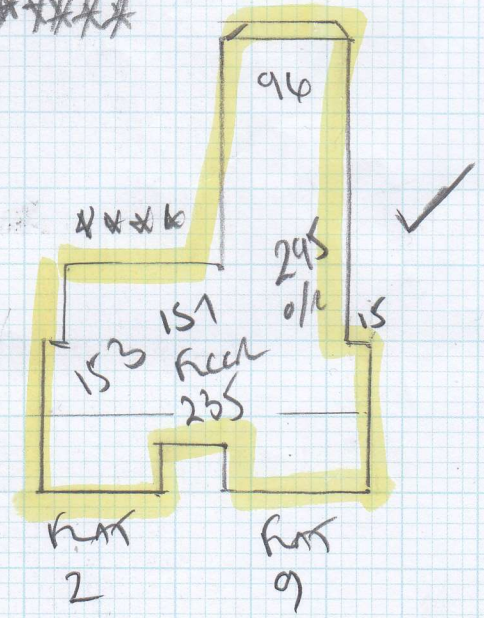

Job No: F27401
 Name: STAFFORD MANSIONS
 Address: ALBERT BRIDGE RD
 SW11 4QG
 Tel:
 Sheet: 1 of 2

Grange Wilton

Lowry
 G1016

3-50 x 4MTR

F27401

Job No: ~~F22550~~
Name: STAFFORD MANSIONS
Address: ALBERT BROOK ROAD
SW11 4AG

Tel: _____
Sheet: 2 of 8

FLAT 11

FLAT 10

Blow
~~Dark~~ Cor
MAT TO
ENTRANCE

Dark
Brown

DOUBLE
TREAS?
SOMM
DUP

RISER
16x94

FLAT 9