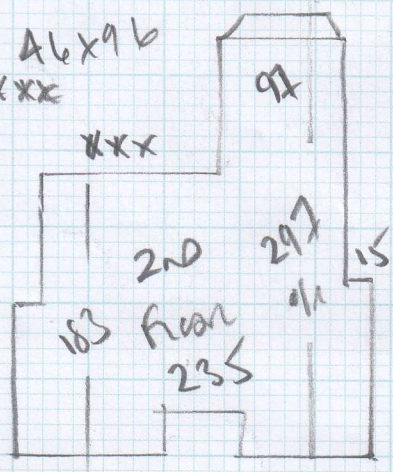

Job No: F27401
 Name: STAFFORD MANSIONS
 Address: ALBERT BRIDGE RD
 SW11 4QG
 Tel:
 Sheet: 1 of 2

Grange Wilton

Lowry
 G1016

3-50 x 4MTR

F27401

Job No: ~~F22550~~
Name: STAFFORD MANSIONS
Address: ALBERT BROOK ROAD
SW11 4AG

Tel: _____
Sheet: 2 of 8

FLAT 11

FLAT 10

Blow
~~Dark~~ Cor
MAT TO
ENTRANCE

Dark
Brown

DOUBLE
TREAS?
SOMM
DUP

RISER
16x94

FLAT 9