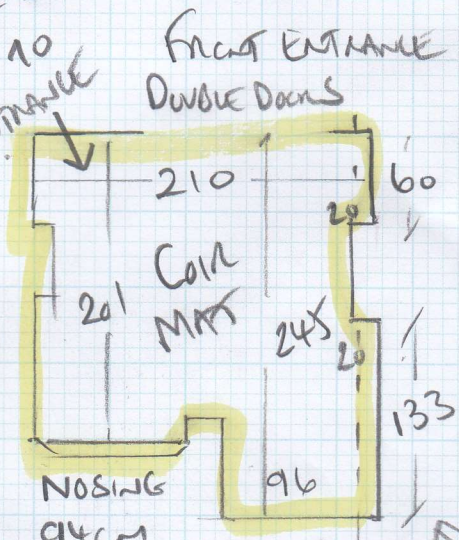

Tel: _____
Sheet: 2 of 8

FLAT 11

FLAT 10

Blow
~~Dark~~ Cor
MAT TO
ENTRANCE

Dark
Brown

DOUBLE
TREAS?
SOMM
DUP

RISER
16x94

FLAT 9