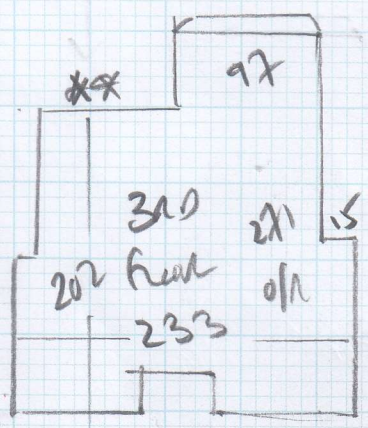

Job No: F27401
 Name: STAFFORD MANSIONS
 Address: ALBERT BRIDGE RD
 SW11 4QG
 Tel:
 Sheet: 1 of 2

Grange Wilton

Lowry
 G1016

3-50 x 4MTR

F27401

Job No: ~~F22550~~
Name: STAFFORD MANSIONS
Address: ALBERT BROOK ROAD
SW11 4AG

Tel: _____
Sheet: 2 of 8

FLAT 11

FLAT 10

Blow
~~Dark~~ Cor
MAT TO
ENTRANCE

Dark
Brown

DOUBLE
TREAS?
SOMM
DUP

RISER
16x94

FLAT 9