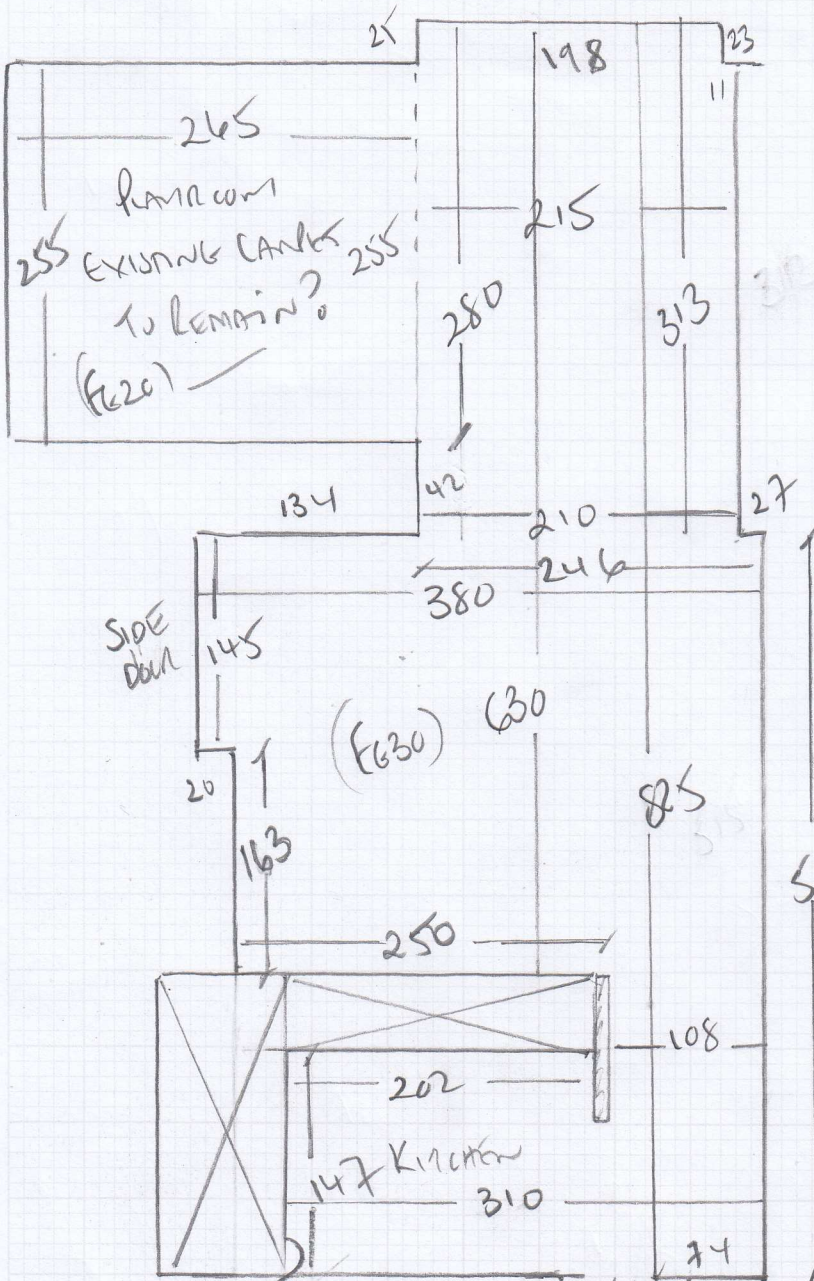

Job No: F27A13
 Name: KENDAL
 Address: 123 Cuffern Road
 NW10 5JG
 Tel:
 Sheet: 1 of 2

875 KITCHEN / DINING / HALL

UNIFORM BOARD
 NEW ENGLAND
~~Colour to be fixed~~
STAMFORD

Room 875 x 400

35 m²

BACK DOOR PASSAGE

mrcarpet

Job No: F27A13
 Name: KENDAN
 Address: 123 Cuffern Gans
 NW10 5JG
 Tel:
 Sheet: 2 of 2

UNUSUAL FLOORING
 NEW ENGLAND
 COLOR TO CONFIRM
 875 x 400

35m²

REMOVE KICKBOARDS?
 TO FIT UNDERNEATH?
 KICKBOARDS
 WILL NEED TRIMMING

**BUILD TO
 FIT THE
 PASSAGE**