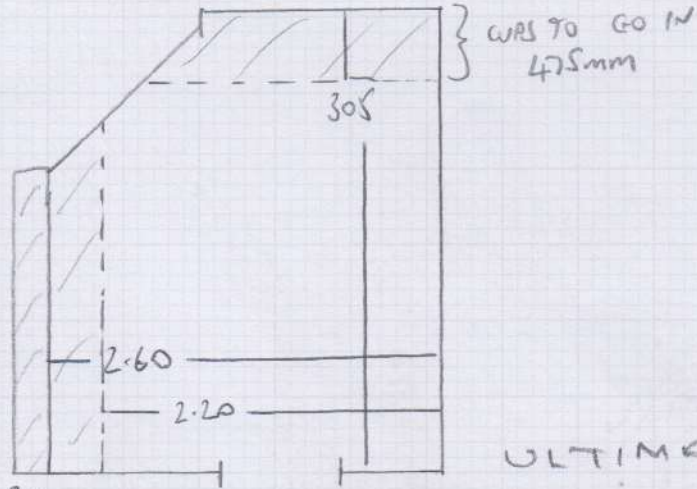

Job No: F27418
Name: LOWE
Address: 47 PALACE MANSIONS
EARSBY STREET W14 8QW
Tel:
Sheet: 1 OF 1

STUDY

20
CUPS TO
GO IN
600mm

ULTIMA MAJOR
MISTLETOE

235x3-66

DURAFIT STUDY