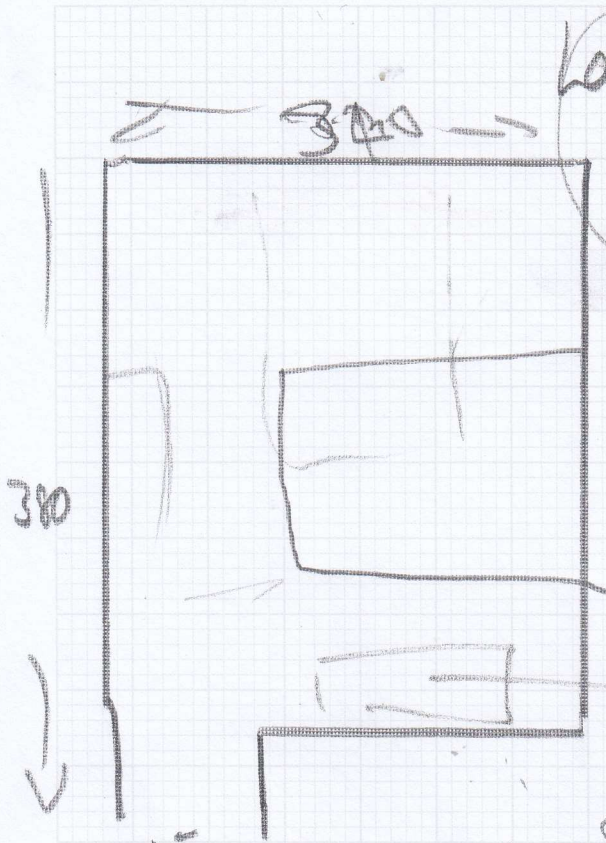

Job No: F 27433
 Name: Victoria Talbot - Rice
 Address: Ground Floor Flat
 78 Portland Road
 London SW6 7LZ
 Tel: London SW6 7LZ
 Sheet: 1 of 1

Lots of furniture
 old
 DOWN

3.60 x 4

Old furniture DOWN
 NEW CARPET

Large window

TRALEE

Door 79/5

40 194.01

3.60 x 4
 NEW FLOOR

G.L.P.A.R.

Kitchen wood panelling

* Lots of furniture *
 MUST DISCUSS !!