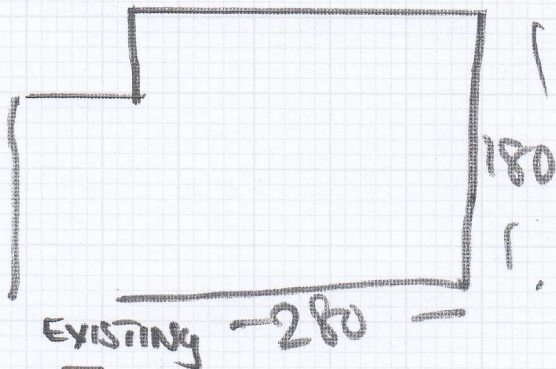

Job No: F 27634
Name: KARMEL
Address: 27 NABLETHORPE RD
LONDON SW66AQ
Tel: 07957-261060
Sheet: 1 of 1

Z. FIT SINGLE OPTO IT.

JUCE SMOOTHEDGE ON EXISTING COLUMN

SUPER STAINLESS NUT
COLONAS.

1-95 x 4