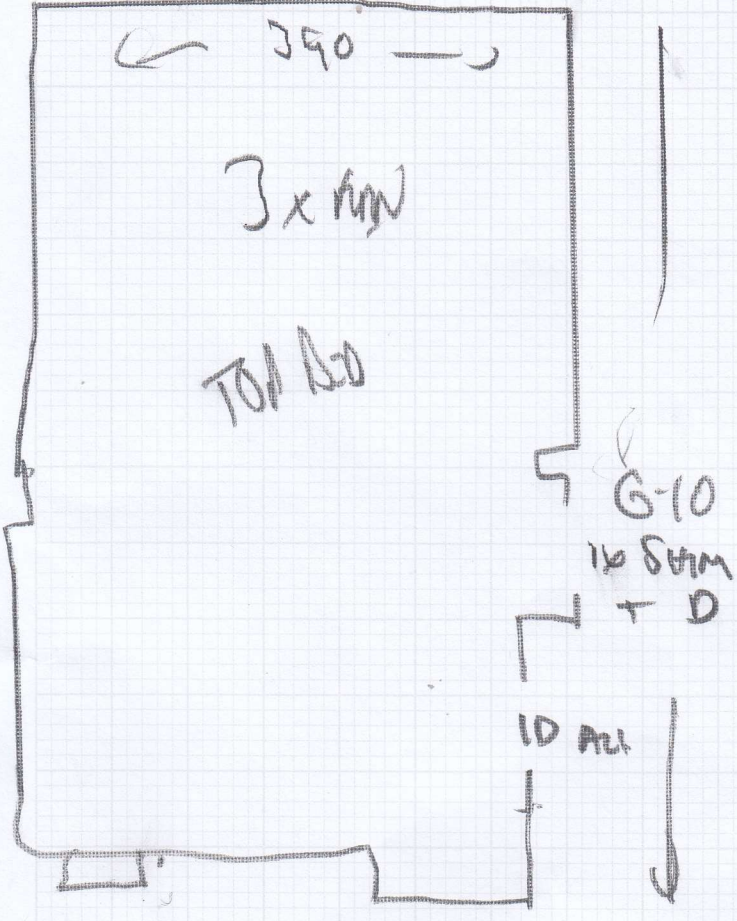

← 5.00 →

mrcarpet  
 Job No: F 27439  
 Name: AMBROSE  
 Address: 54 DELAFORD ST LONDON SW 6 7LN  
 Tel: 07792 970157  
 Sheet: 1 of 3

1440x5 72  
 MONTREUX 327

- ① 650
- ② 3.65
- ③ 425

EXISTING GRIPON  
 ON STAIRS

UPST 2x  
 STAIRS

CUSTOMER TO  
 TAKE OUT  
 WOOD IN  
 BED ①

mrcarpet  
 Job No: F 274 39  
 Name: AMBROSE  
 Address: 54 DELAFORD ST  
 LONDON SW6 7LN  
 Tel:  
 Sheet: 2 of 3

CUSTOMER TRAYS  
 LANDING

- 95 x 75 x

- W 1 - 55 x 80 x
- (2) - 60 x 1.05 x
- (3) - 75 x 1.05 x
- (4) - 55 x 75 x

- STAIRS (5) - 65 x 75
- W 5 - 55 x 80 x
  - 6 - 60 x 1.05 x
  - 7 - 75 x 1.05 x
  - 8 - 55 x 75 x
  - DRUSE - 50 x 1.00 x

mrcarpet  
 Job No: F27639  
 Name: ANDREW  
 Address: 54 DELAFIELD ST  
 LONDON SW6 1LN  
 Tel:  
 Sheet: 3 of 3

STAIRS (3) 45 x 73

W 9 - 55 x 62 x

10 - 60 x 110 x

11 - 70 x 100 x

12 - 55 x 73

ST (9) 45 x 72