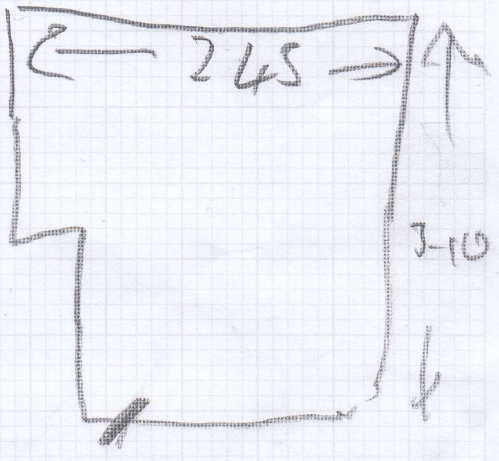

← 5.00 →

mrcarpet  
 Job No: F 27439  
 Name: AMBROSE  
 Address: 54 DELAFORD ST LONDON SW 6 7LN  
 Tel: 07792 970157  
 Sheet: 1 of 3

1440x5 72  
 MONTREUX 327

- ① 650
- ② 3.65
- ③ 425

EXISTING GRIPON  
 ON STAIRS

UPST 2x  
 STAIRS

CUSTOMER TO  
 TAKE OUT  
 WOOD IN  
 BED ①

mrcarpet  
 Job No: F 274 39  
 Name: AMBROSE  
 Address: 54 DELAFORD ST  
 LONDON SW6 7LN  
 Tel:  
 Sheet: 2 of 3

CUSTOMER TRAYS  
 LANDING

- 95 x 75 x

- W 1 - 55 x 80 x
- (2) - 60 x 1.05 x
- (3) - 75 x 1.05 x
- (4) - 55 x 75 x

- STAIRS (5) - 65 x 75
- W 5 - 55 x 80 x
  - 6 - 60 x 1.05 x
  - 7 - 75 x 1.05 x
  - 8 - 55 x 75 x
  - DRUSE - 50 x 1.00 x

mrcarpet  
 Job No: F27639  
 Name: ANDREW  
 Address: 54 DELAFIELD ST  
 LONDON SW6 1LN  
 Tel:  
 Sheet: 3 of 3

STAIRS (3) 45 x 73

W 9 - 55 x 62 x

10 - 60 x 110 x

11 - 70 x 100 x

12 - 55 x 73

ST (9) 45 x 72