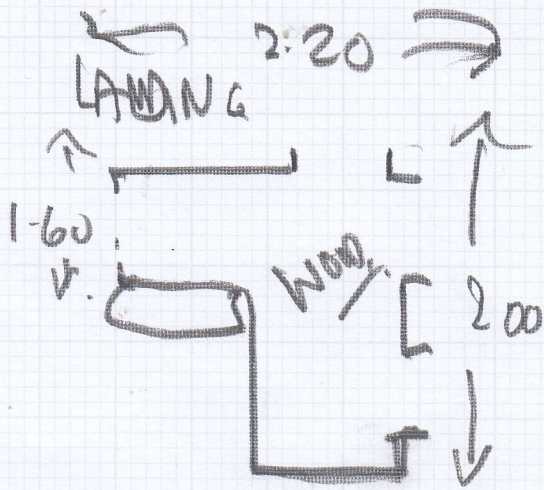

← 5.00 →

mrcarpet  
 Job No: F 27439  
 Name: AMBROSE  
 Address: 54 DELAFORD ST LONDON SW 6 7LN  
 Tel: 07792 970157  
 Sheet: 1 of 3

1440x5 72  
 MONTREUX 327

- ① 650
- ② 3.65
- ③ 425

EXISTING GRIPON  
 ON STAIRS

UPST 2x  
 STAIRS

CUSTOMER TO  
 TAKE OUT  
 WOOD IN  
 BED ①

mrcarpet  
 Job No: F 274 39  
 Name: AMBROSE  
 Address: 54 DELAFORD ST  
 LONDON SW6 7LN  
 Tel:  
 Sheet: 2 of 3

CUSTOMER TRAYS  
 LANDING

- 95 x 75 x

- W 1 - 55 x 80 x
- (2) - 60 x 1.05 x
- (3) - 75 x 1.05 x
- (4) - 55 x 75 x

- STAIRS (5) - 65 x 75
- W 5 - 55 x 80 x
  - 6 - 60 x 1.05 x
  - 7 - 75 x 1.05 x
  - 8 - 55 x 75 x
  - DRUSE - 50 x 1.00 x

mrcarpet  
 Job No: F27639  
 Name: ANDREW  
 Address: 54 DELAFIELD ST  
 LONDON SW6 1LN  
 Tel:  
 Sheet: 3 of 3

STAIRS (3) 45 x 73

W 9 - 55 x 62 x

10 - 60 x 110 x

11 - 70 x 100 x

12 - 55 x 73

ST (9) 45 x 72