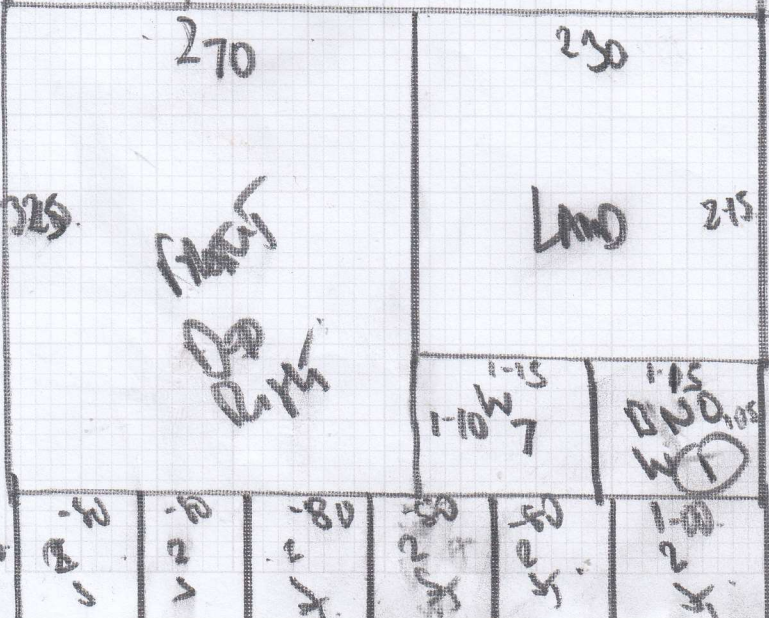

← 5.00 →

mrcarpet  
 Job No: F 27439  
 Name: AMBROSE  
 Address: 54 DELAFORD ST LONDON SW 6 7LN  
 Tel: 07792 970157  
 Sheet: 1 of 3

1440x5 72  
 MONTREUX 327

- ① 650
- ② 3.65
- ③ 425

EXISTING GRIPON  
 ON STAIRS

UPST 2x  
 STAIRS

CUSTOMER TO  
 TAKE OUT  
 WOOD IN  
 BED ①

mrcarpet  
 Job No: F 274 39  
 Name: AMBROSE  
 Address: 54 DELAFORD ST  
 LONDON SW6 7LN  
 Tel:  
 Sheet: 2 of 3

CUSTOMER TRAYS  
 LANDING

- 95 x 75 x

- W 1 - 55 x 80 x
- (2) - 60 x 1.05 x
- (3) - 75 x 1.05 x
- (4) - 55 x 75 x

- STAIRS (5) - 65 x 75
- W 5 - 55 x 80 x
  - 6 - 60 x 1.05 x
  - 7 - 75 x 1.05 x
  - 8 - 55 x 75 x
  - DRUSE - 50 x 1.00 x

mrcarpet  
 Job No: F27639  
 Name: ANDREW  
 Address: 54 DELAFIELD ST  
 LONDON SW6 1LN  
 Tel:  
 Sheet: 3 of 3

STAIRS (3) 45 x 73

W 9 - 55 x 62 x

10 - 60 x 110 x

11 - 70 x 100 x

12 - 55 x 73

ST (9) 45 x 72