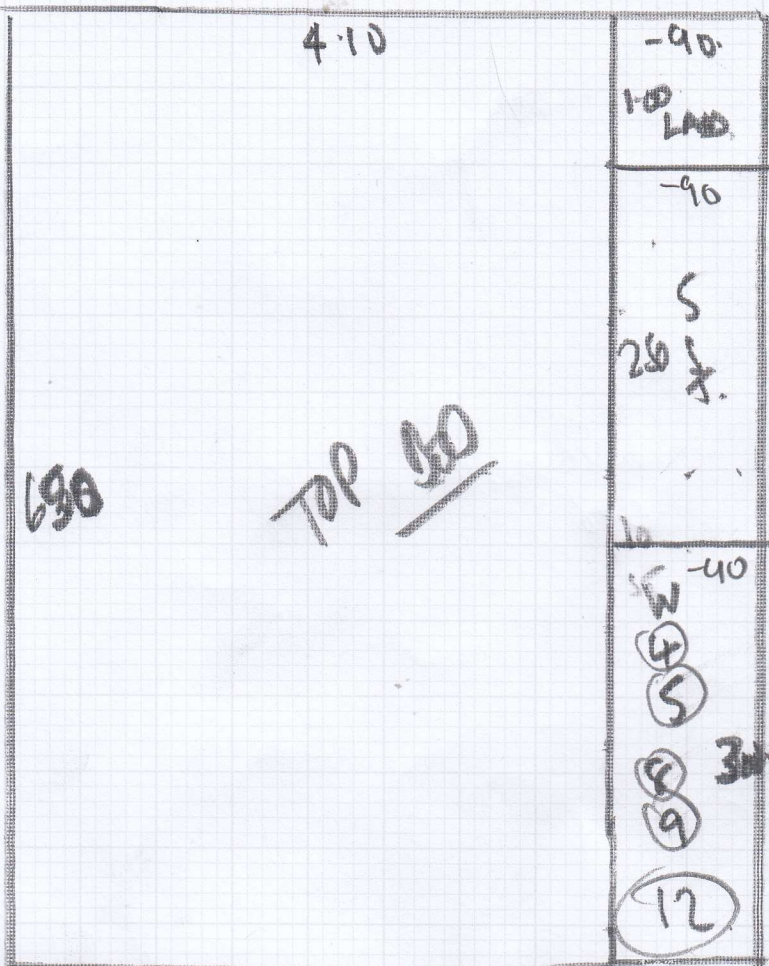

← 5.00 →

mrcarpet  
 Job No: F 27439  
 Name: AMBROSE  
 Address: 54 DELAFORD ST LONDON SW 6 7LN  
 Tel: 07792 970157  
 Sheet: 1 of 3

1440x5 72  
 MONTREUX 327

- ① 650
- ② 3.65
- ③ 425

EXISTING GRIPON  
 ON STAIRS

UPST 2x  
 STAIRS

CUSTOMER TO  
 TAKE OUT  
 WOOD IN  
 BED ①

mrcarpet  
 Job No: F 274 39  
 Name: AMBROSE  
 Address: 54 DELAFORD ST  
 LONDON SW6 7LN  
 Tel:  
 Sheet: 2 of 3

CUSTOMER TRAYS  
 LANDING

- 95 x 75 x

- W 1 - 55 x 80 x
- (2) - 60 x 1.05 x
- (3) - 75 x 1.05 x
- (4) - 55 x 75 x

- STAIRS (5) - 65 x 75
- W 5 - 55 x 80 x
  - 6 - 60 x 1.05 x
  - 7 - 75 x 1.05 x
  - 8 - 55 x 75 x
  - DRUSE - 50 x 1.00 x

mrcarpet  
 Job No: F27639  
 Name: ANDREW  
 Address: 54 DELAFIELD ST  
 LONDON SW6 1LN  
 Tel:  
 Sheet: 3 of 3

STAIRS (3) 45 x 73

W 9 - 55 x 62 x

10 - 60 x 110 x

11 - 70 x 100 x

12 - 55 x 73

ST (9) 45 x 72