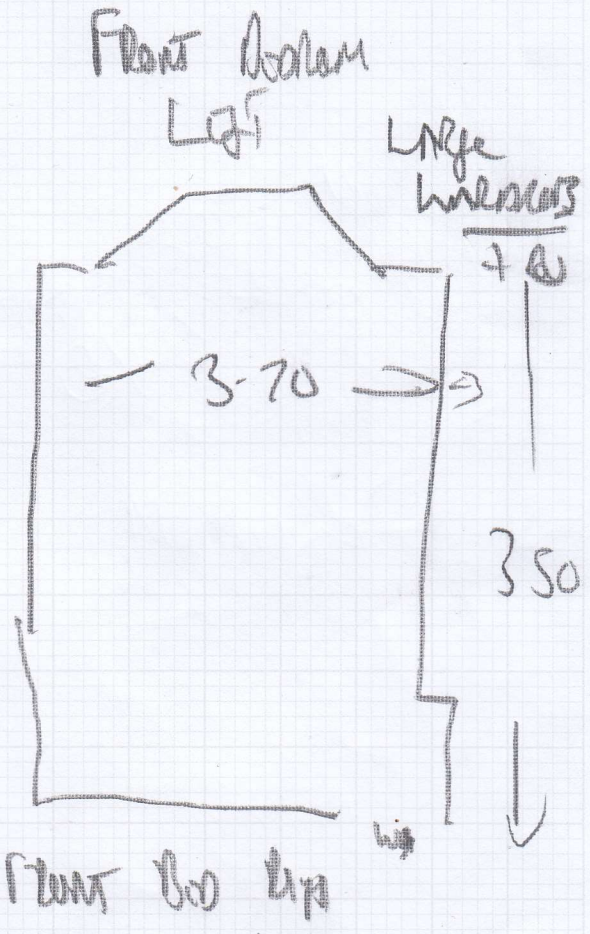

← 5.00 →

mrcarpet  
 Job No: F 27439  
 Name: AMBROSE  
 Address: 54 DELAFORD ST LONDON SW 6 7LN  
 Tel: 07792 970157  
 Sheet: 1 of 3

1440x5 72  
 MONTREUX 327

- ① 650
- ② 3.65
- ③ 425

EXISTING GRIPON  
 ON STAIRS

UPST 2x  
 STAIRS

CUSTOMER TO  
 TAKE OUT  
 WOOD IN  
 BED ①

mrcarpet  
 Job No: F 274 39  
 Name: AMBROSE  
 Address: 54 DELAFORD ST  
 LONDON SW6 7LN  
 Tel:  
 Sheet: 2 of 3

CUSTOMER TRAYS  
 LANDING

- 95 x 75 x

- W 1 - 55 x 80 x
- (2) - 60 x 1.05 x
- (3) - 75 x 1.05 x
- (4) - 55 x 75 x

- STAIRS (5) - 65 x 75
- W 5 - 55 x 80 x
  - 6 - 60 x 1.05 x
  - 7 - 75 x 1.05 x
  - 8 - 55 x 75 x
  - DRUSE - 50 x 1.00 x

mrcarpet  
 Job No: F27639  
 Name: ANDREW  
 Address: 54 DELAFIELD ST  
 LONDON SW6 1LN  
 Tel:  
 Sheet: 3 of 3

STAIRS (3) 45 x 73

W 9 - 55 x 62 x

10 - 60 x 110 x

11 - 70 x 100 x

12 - 55 x 73

ST (9) 45 x 72