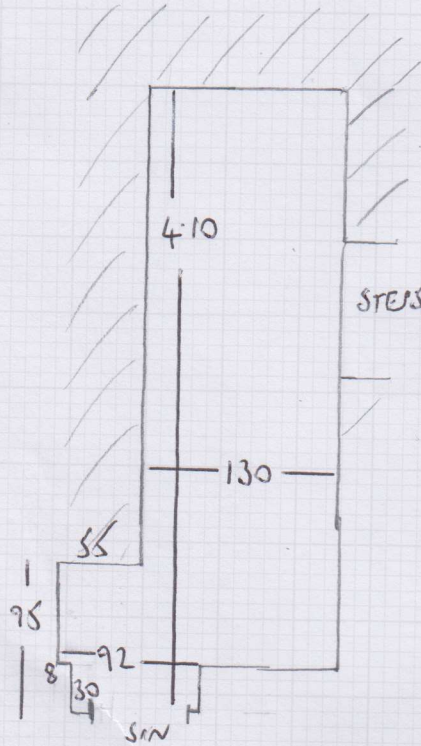

Job No: F27446

Name: VB DESIGNS

Address: 25 SOUTH EATON AVE
SW1W 9EL

Tel:

Sheet: 1 OF 1

KITCHEN

DINING ROOM
USER 85x20
STEP 90x45

SELECTION
MIDLAND OAK

22240

3 BOXES