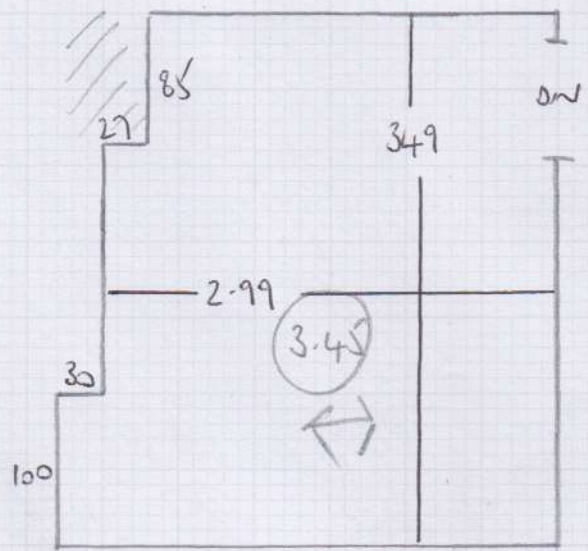

Job No: F27448  
Name: STROUDLEY  
Address: 95 LANGTHORNE STREET  
SW6 6JU  
Tel:  
Sheet: 1 OF 1

FIRST Floor

OASIS 080  
3-45 x 4MTR