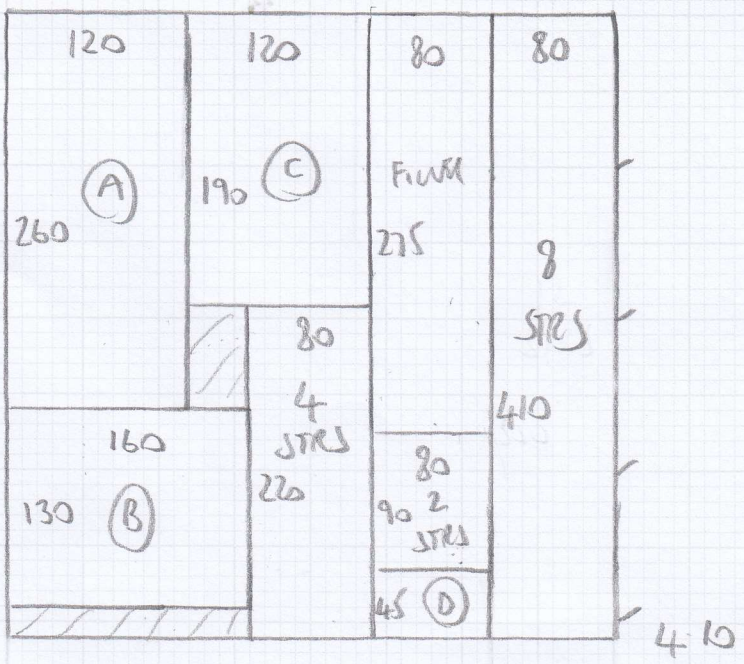

Job No: F27455

Name: DUNLEAVY

Address: 328 BRONSART ROAD
SW6 6AA

Tel:

Sheet: 1 of 2

4.80	LIVING ROOM
4.10	CIP
<hr/>	
8.90	

AYRSHIRE DWLS
KILMARNOCK

840x4

480x4
410x4

Job No: F27455

Name: DUNLEAVY

Address: 325 BRANSON ROAD
SW6 6AA

Tel:

Sheet: 2 of 2