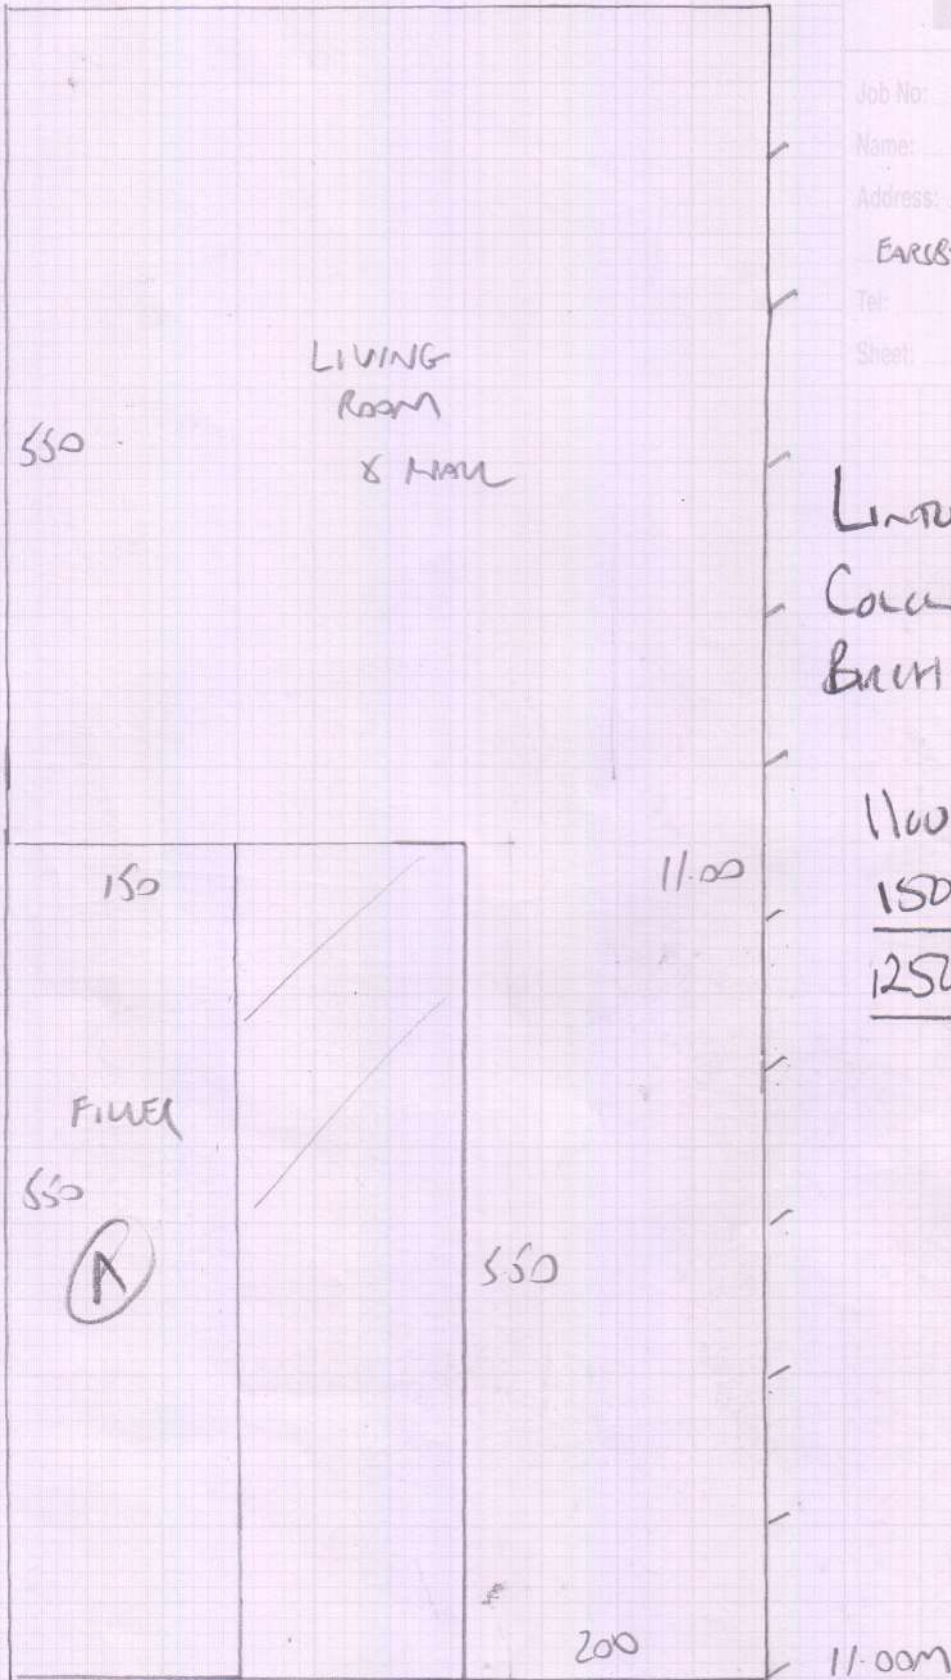

Job No: F27467
 Name: LOWE
 Address: 47 PANCE MANSIONS
 EARSBY STREET W14 8QW
 Tel:
 Sheet: of:

Linton Lust 'SO'
 Colour LW150-204
 BURNWOOD BEIGE

1100 x 500 HALL
 150 x 500 CORRIDOR
 1250 x 500

11.00M
 1.50M CORRIDOR
 12.50M x 5.00M = 62.50M²

Job No: F27467
Name: LOWE
Address: 47 RAUCE MANSIONS
EAST ST W14 8QW
Tel:
Sheet: of: