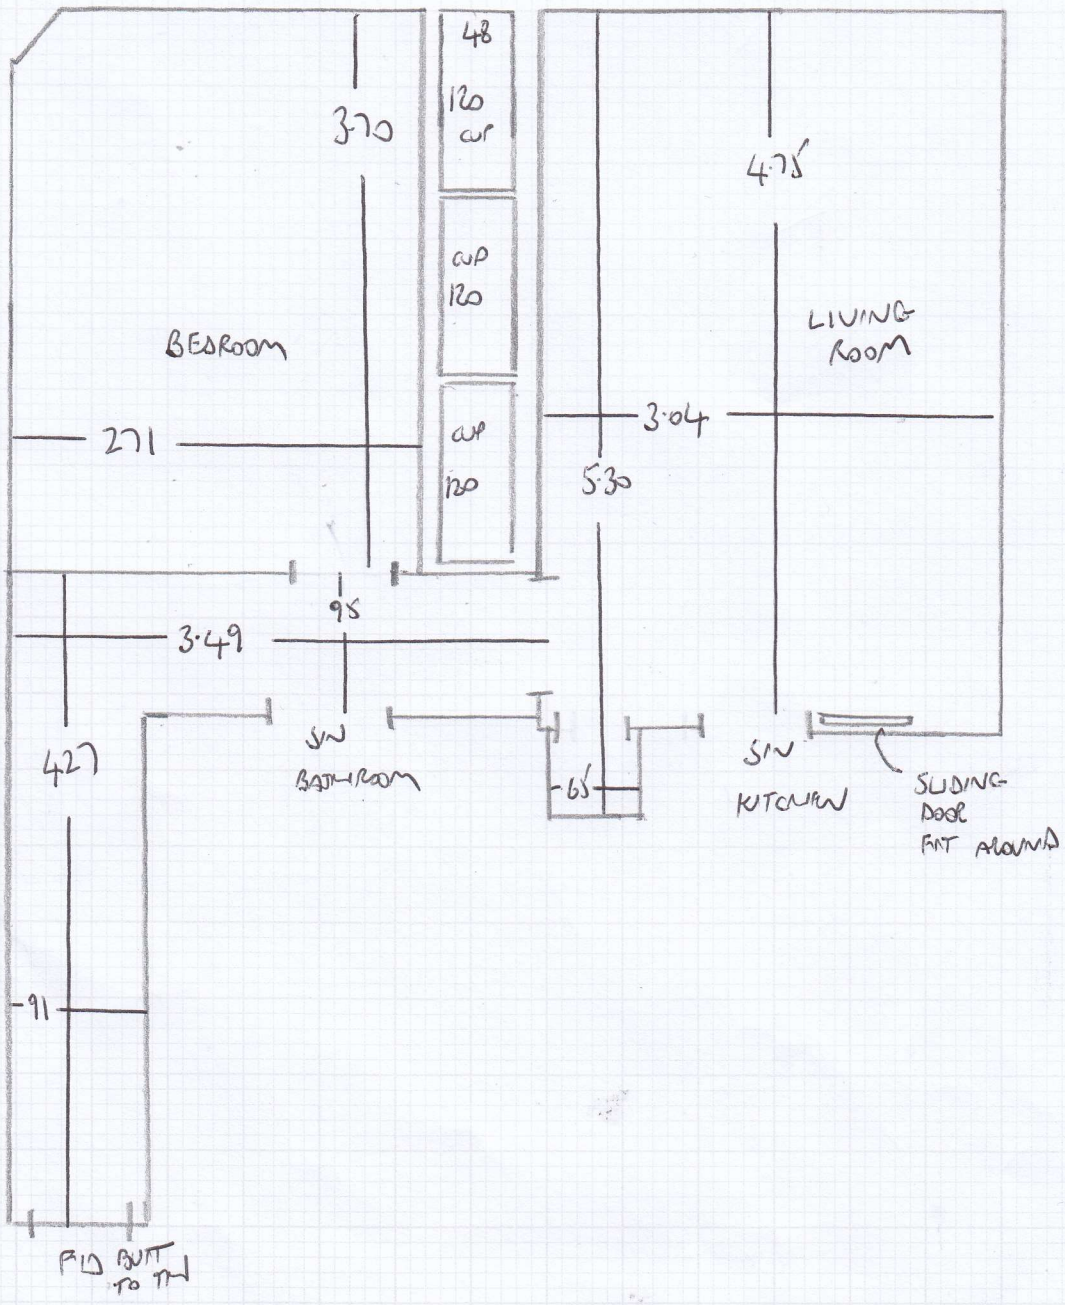

Job No: F27469
Name: EID
Address: S VIKING COURT
162 HAMPFORD RD SW6 1SW
Tel:
Sheet 1 of 2

Job No: F27469
 Name: EID
 Address: S VIKING COURT
 162 HARFORD RD SW6 1JW
 Tel:
 Sheet: 2 of 2

SUPER STAINFREE TRUST
CORONA

495
 540

 10.35 x 400