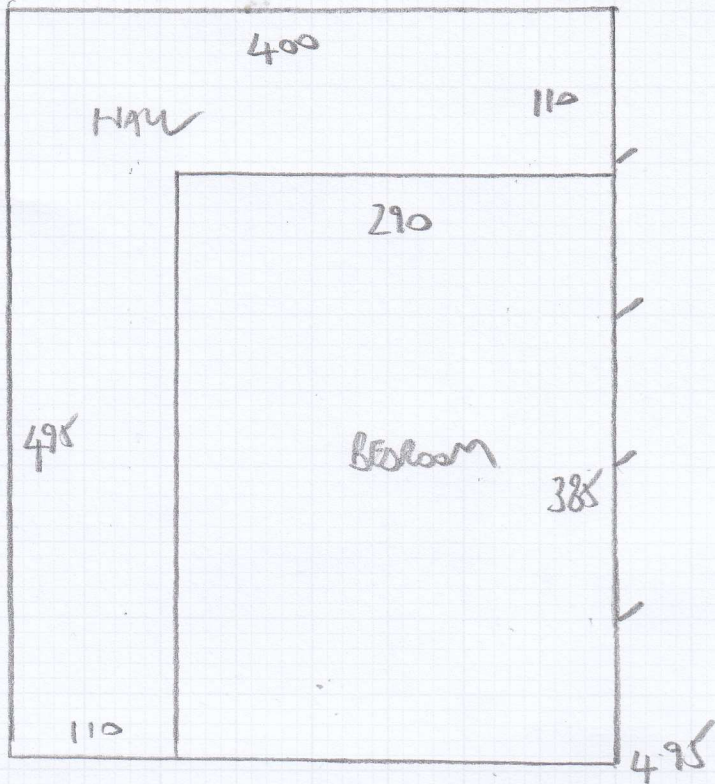

Job No: F27469
Name: EID
Address: S VIKING COURT
162 HAMPFORD RD SW6 1SW
Tel:
Sheet 1 of 2

Job No: F27469
 Name: EID
 Address: S VIKING COURT
 162 HARFORD RD SW6 1JW
 Tel:
 Sheet: 2 of 2

SUPER STAINFREE TRUST
CORONA

495
 540

 10.35 x 400