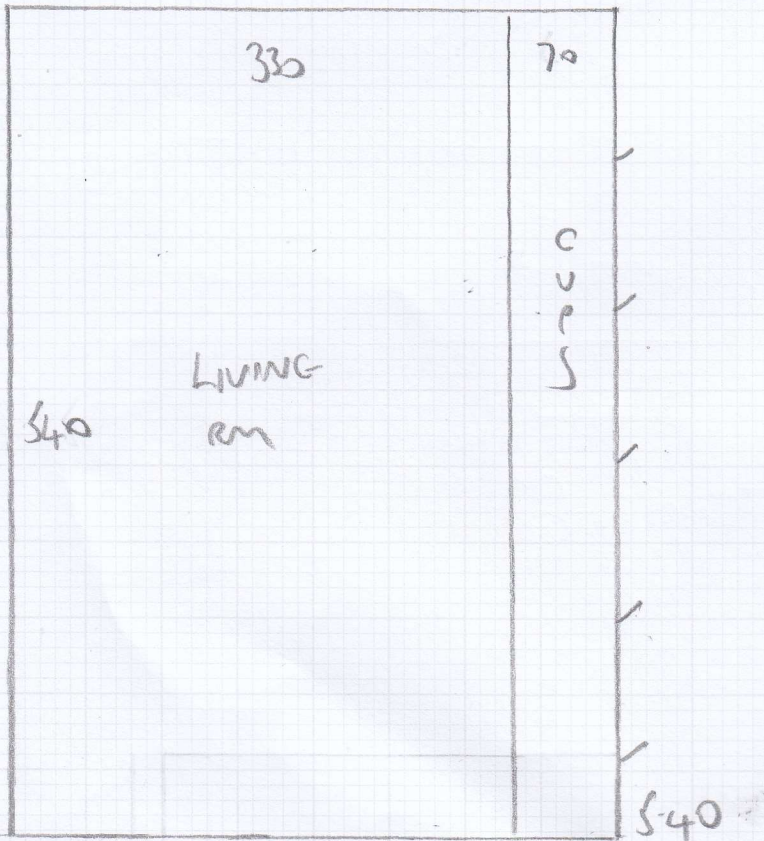

Job No: F27469
Name: EID
Address: S VIKING COURT
162 HAMPFORD RD SW6 1SW
Tel:
Sheet 1 of 2

Job No: F27469
 Name: EID
 Address: S VIKING COURT
 162 HARFORD RD SW6 1JW
 Tel:
 Sheet: 2 of 2

SUPER STAINFREE TRUST
CORONA

495
 540

 10.35 x 400