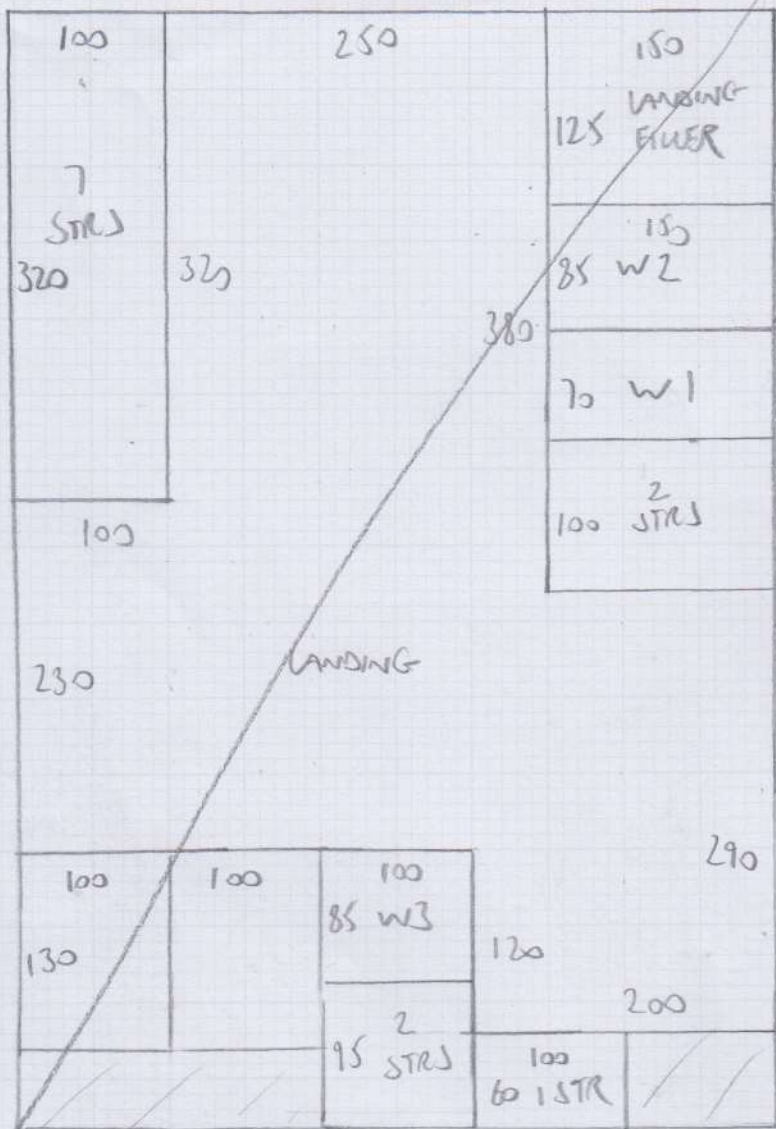

STAIRS & LANDING

mir carpet
 Job No: F27493
 Name: O'Brien
 Address: 24 WEST LODGE AVENUE
 W3 9SF
 Tel:
 Sheet: 1 OF 2

4-00

STAIRS to
 * Ground floor only *

3-50 x 4MTR
 BOSTON 012
 (CHELSEA 23 CORK)

Job No: F27493
 Name: O'BRIEN
 Address: 24 WEST LODGE AVENUE
 W3 95F

Tel:
 Sheet: 2 of 2

FIRST FLOOR

- 2 STRS - 80
- 1 W 92x58
- 2 W 117x69
- 3 W 84x73
- 7 STRS - 86

G/F
 2 STRS - 80

1 STR
 87