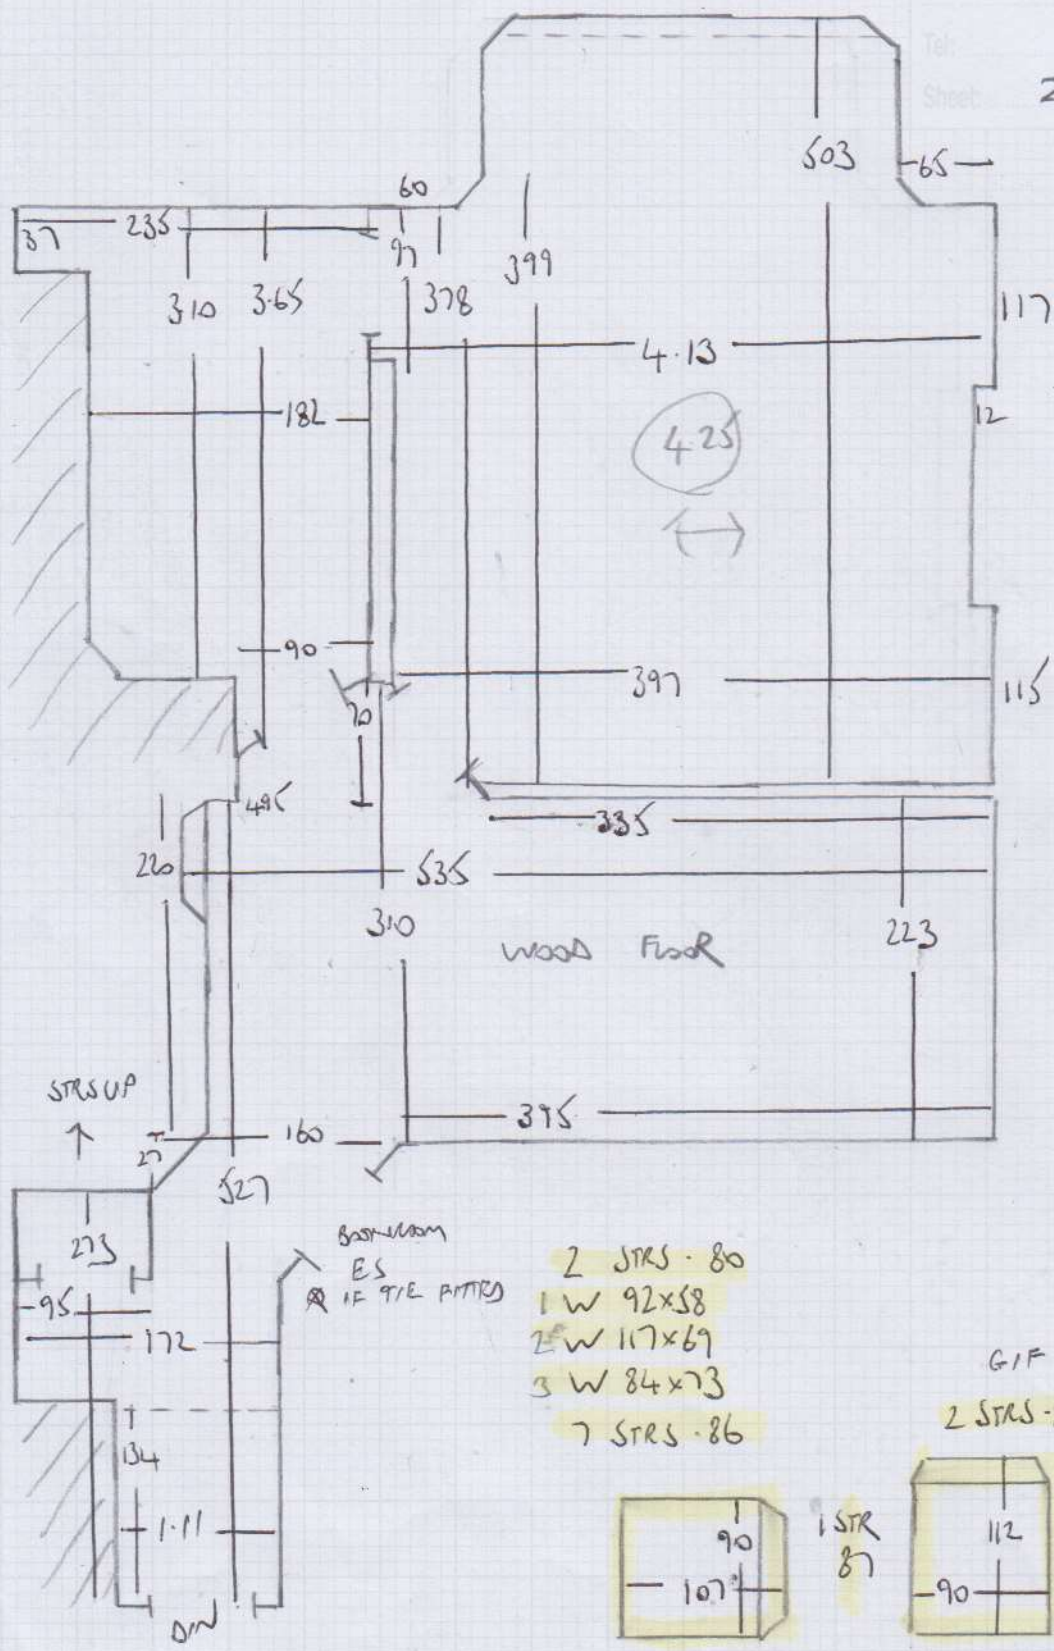

STAIRS & LANDING

mir carpet
 Job No: F27493
 Name: O'Brien
 Address: 24 WEST LODGE AVENUE
 W3 9SF
 Tel:
 Sheet: 1 OF 2

4-00

STAIRS to
 * Ground floor only *

3-50 x 4MTR
 BOSTON 012
 (CHELSEA 23 CORK)

Job No: F27493
 Name: O'BRIEN
 Address: 24 WEST LODGE AVENUE
 W3 95F

Tel:
 Sheet: 2 of 2

FIRST FLOOR

- 2 STRS - 80
- 1 W 92x58
- 2 W 117x69
- 3 W 84x73
- 7 STRS - 86

G/F
 2 STRS - 80

1 STR
 87