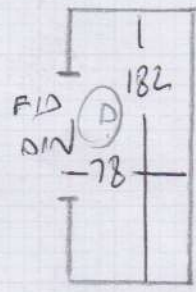

Job No: F27494
 Name: GAY
 Address: 355 FULHAM AVENUE RD
 SW6 6TB
 Tel:
 Sheet: 1 OF 3

9.15 POWDERED CONCRETE
 SECURA 2164

4-10 x 2MTR
 KITCHEN AREA

- 9.15 - CIP
- 3.80 - Bedroom
- 4.10 - LIVING ROOM

$17.05m \times 4.00m = 68.2m^2$

TRALEE TRA-19502
 (SILVER 870)

2164 POWERS CONCRETE
9-05

imrcarpet
Job No: F274914
Name: GAY
Address: 355 FULHAM PLACE RD
SWL 678
Tel:
Sheet: 2 OF 3

Job No: F27474
Name: GAY
Address: 355 FULHAM AVENUE RD
SW6 6TB
Tel:
Sheet: 3 OF 3