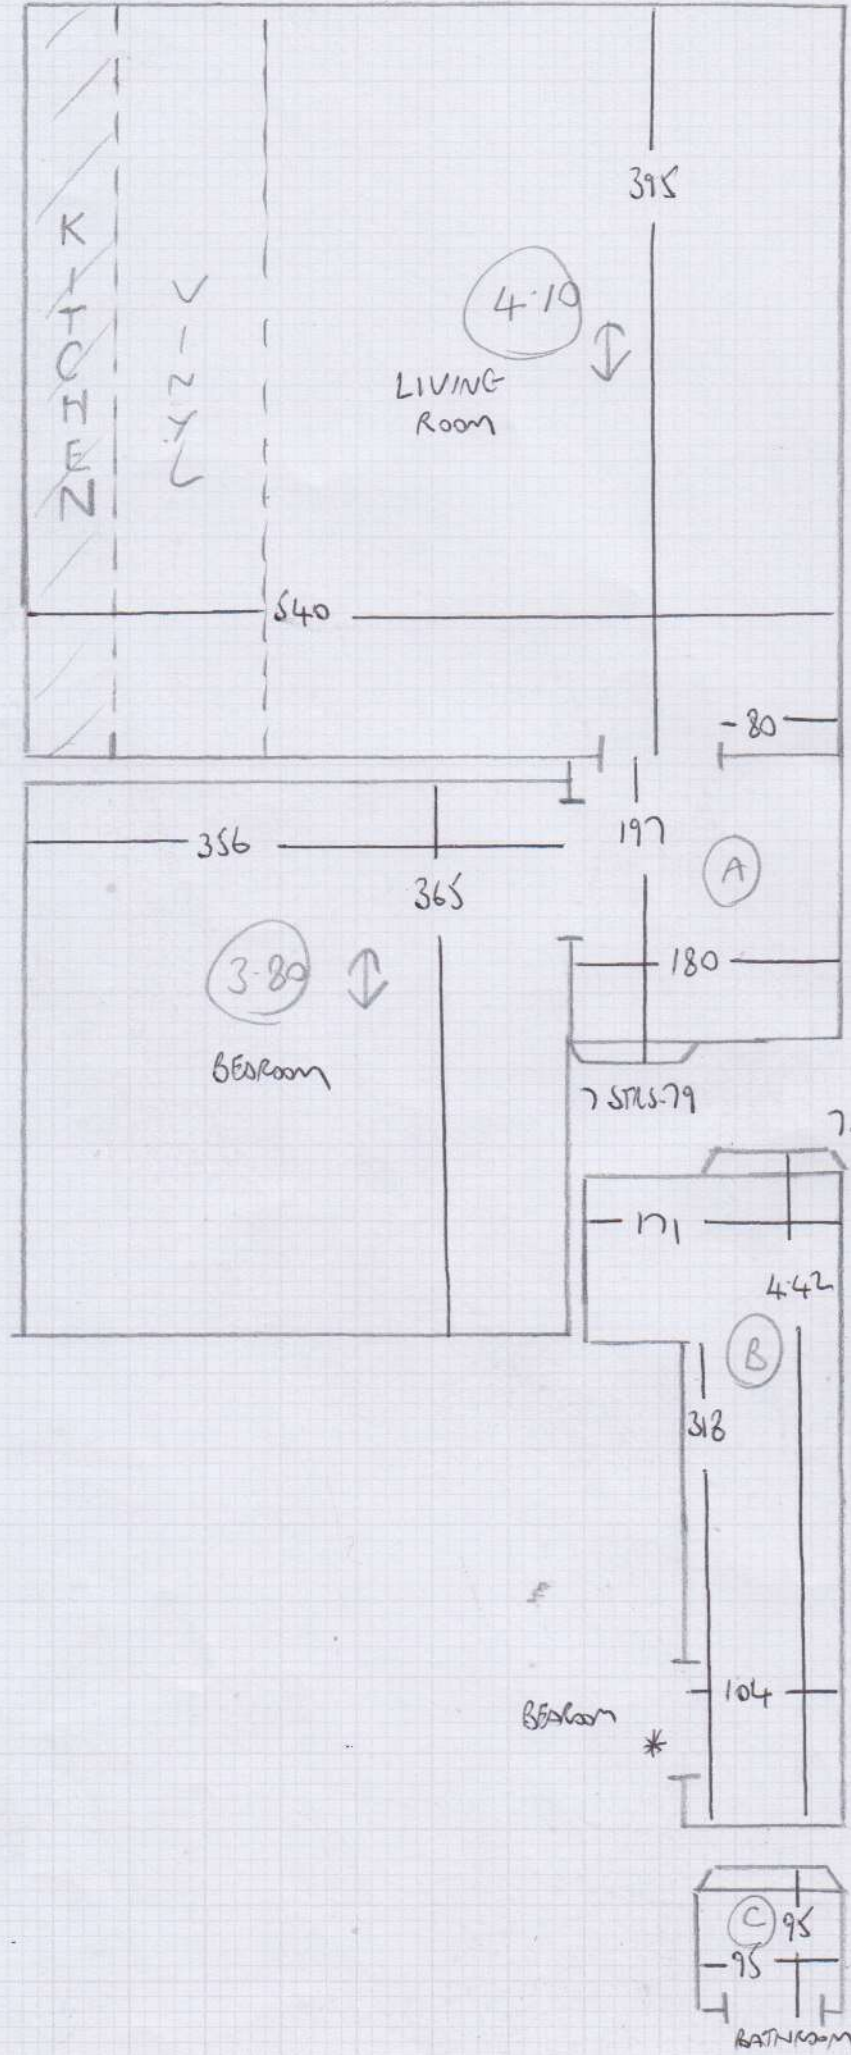

Job No: F27494
 Name: GAY
 Address: 355 FULHAM AVENUE RD
 SW6 6TB
 Tel:
 Sheet: 1 OF 3

9.15 POWDERED CONCRETE
 SECURA 2164

4-10 x 2MTR
 KITCHEN AREA

- 9.15 - CIP
- 3.80 - Bedroom
- 4.10 - LIVING ROOM

$17.05m \times 4.00m = 68.2m^2$

TRALEE TRA-19502
 (SILVER 870)

2164 POWERS CONCRETE
9-05

imrcarpet
Job No: F274914
Name: GAY
Address: 355 FULHAM PLACE RD
SWL 678
Tel:
Sheet: 2 OF 3

Job No: F27474
Name: GAY
Address: 355 FULHAM AVENUE RD
SW6 6TB
Tel:
Sheet: 3 OF 3