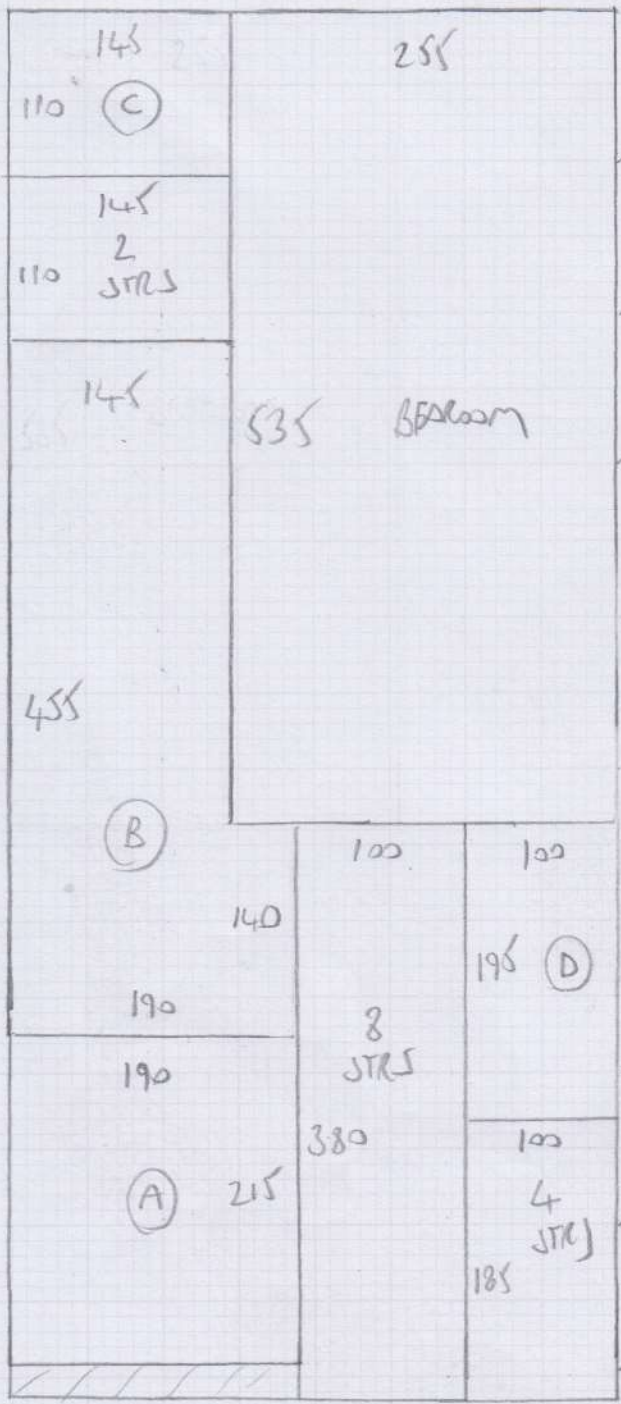

Job No: F27494
 Name: GAY
 Address: 355 FULHAM AVENUE RD
 SW6 6TB
 Tel:
 Sheet: 1 OF 3

9.15 POWDERED CONCRETE
 SECURA 2164

4-10 x 2MTR
 KITCHEN AREA

- 9.15 - CIP
- 3.80 - Bedroom
- 4.10 - LIVING ROOM

$17.05m \times 4.00m = 68.2m^2$

TRALEE TRA-19502
 (SILVER 870)

2164 POWERS CONCRETE
9-05

imrcarpet
Job No: F274914
Name: GAY
Address: 355 FULHAM PLACE RD
SWL 678
Tel:
Sheet: 2 OF 3

Job No: F27474
Name: GAY
Address: 355 FULHAM AVENUE RD
SW6 6TB
Tel:
Sheet: 3 OF 3