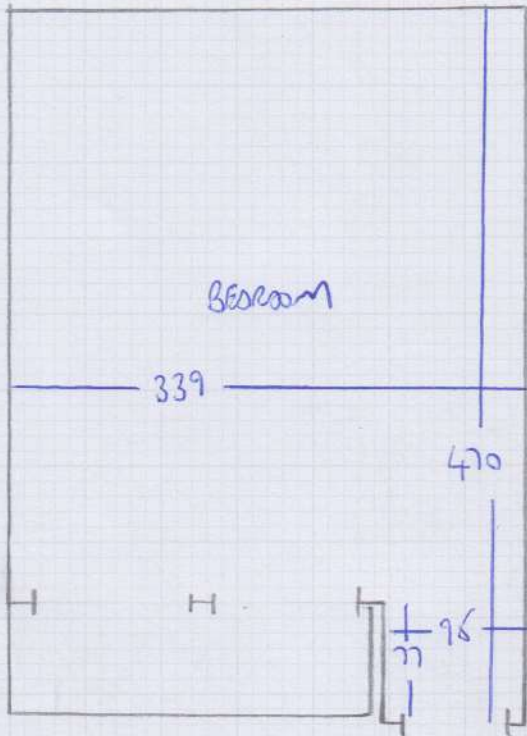

mrcarpets

RESIDENTIAL CARPETS

Job No: F27496

Name: OAKLEY

Address: 23 LEONARD COURT
EDWARDES SQUARE W8 6NL

Tel:

Sheet: 1 OF 1

$$\begin{array}{r}
 \text{OASIS} \quad 4.85 \\
 242 \quad 4.70 \\
 \hline
 9.55 \times 4.00 \\
 = 38.2 \text{m}^2
 \end{array}$$