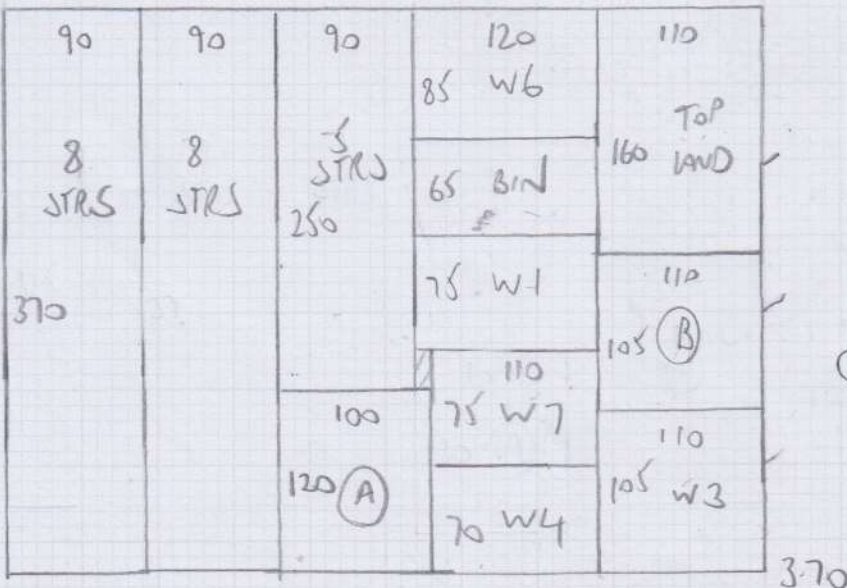

TOP FLOOR

- 1 W 89x63 ✓
- 2 W 108x70 ✓
- 3 W 75x67 ✓
- 7 STRS 78
- 4 W 84x54 ✓
- 5 W 110x55 ✓
- 6 W 108x70 ✓
- 7 W 75x57 ✓

Job No: F27499
 Name: YOUNG
 Address: 28 LARWACH ROAD
 W6 9NX

Tel:
 Sheet: 1 OF 1

SURBURY SUPER
 634/46

1.50
 370
 5.20 x 5.00M
 = 26M²

(NORDIC SKY)

ORDERED 5.20M x 5MTR