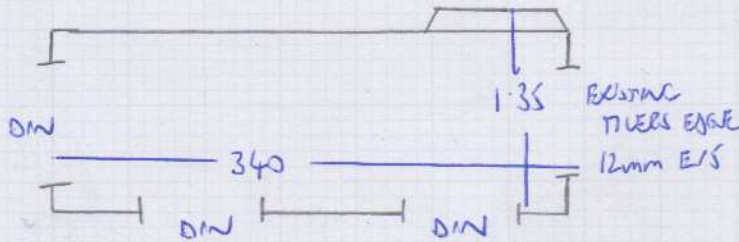

TOP FLOOR

- 1 W 89x63 ✓
- 2 W 108x70 ✓
- 3 W 75x67 ✓
- 7 STRS 78
- 4 W 84x54 ✓
- 5 W 110x55 ✓
- 6 W 108x70 ✓
- 7 W 75x57 ✓

Job No: F27499
 Name: YOUNG
 Address: 28 LARWACH ROAD
 W6 9NX

Tel:
 Sheet: 1 OF 1

SURBURY SUPER
 634/46

1.50
 370
 5.20 x 5.00M
 = 26M²

(NORDIC SKY)

ORDERED 5.20M x 5MTR